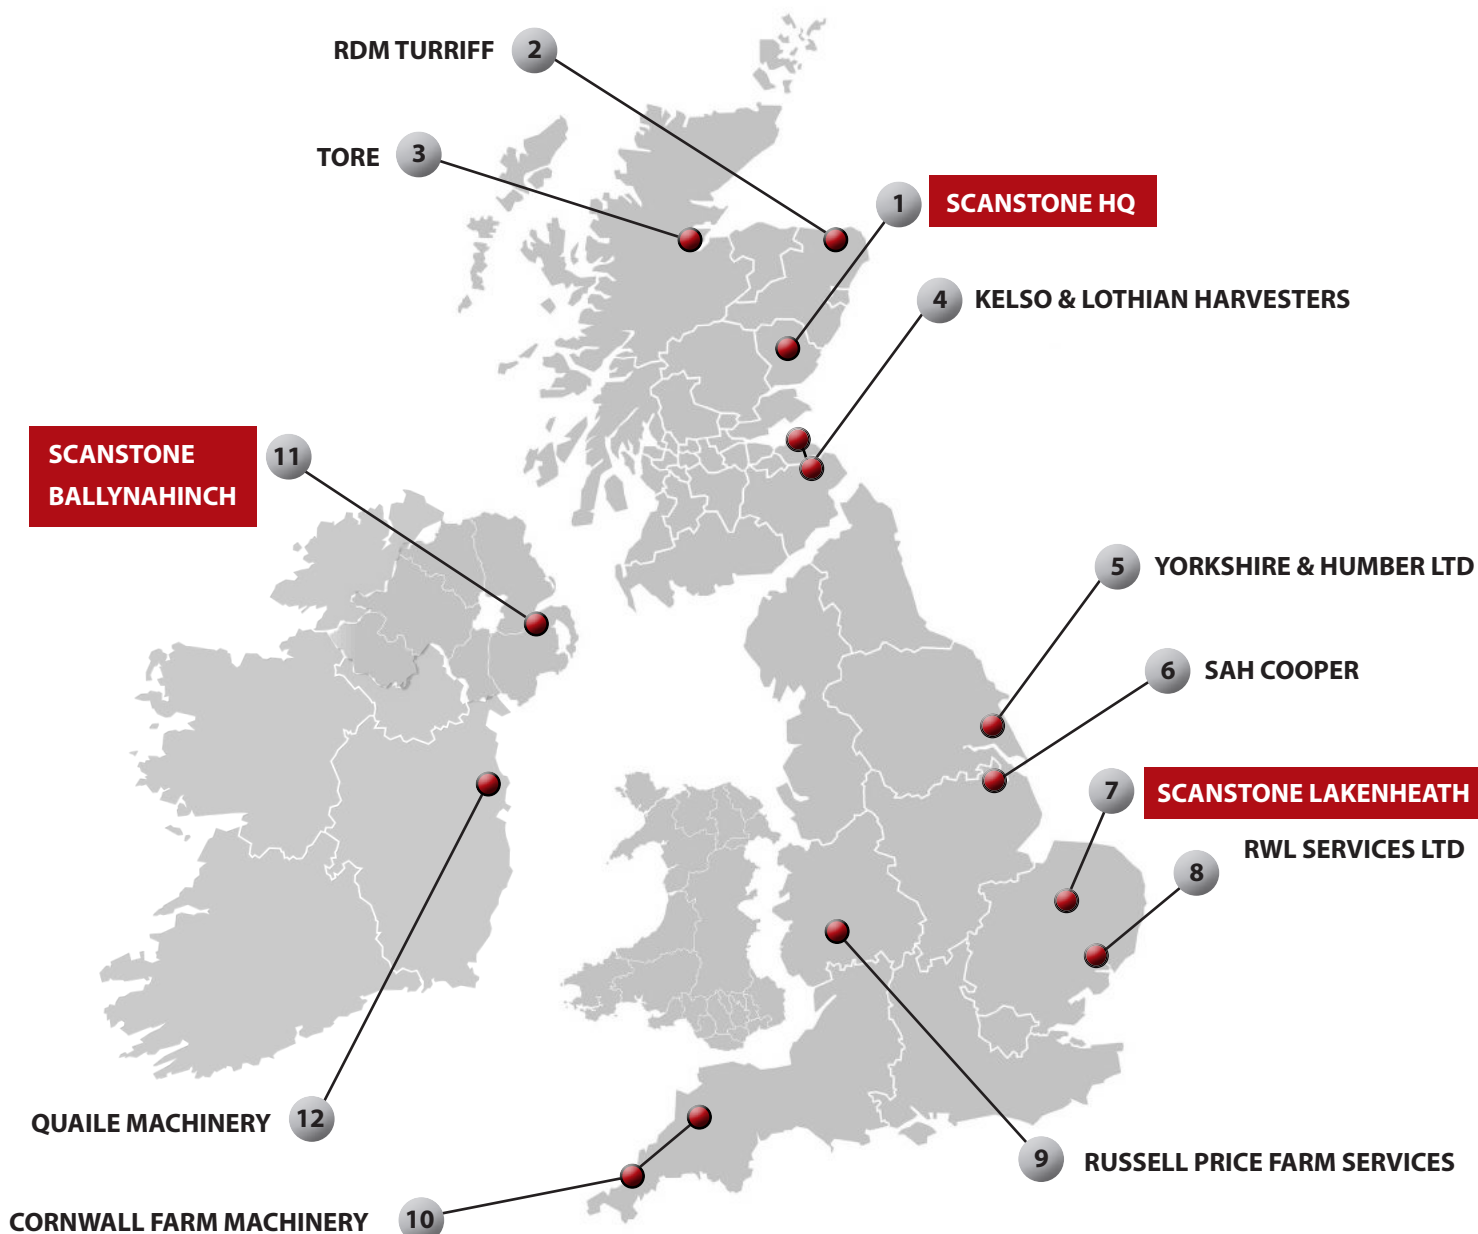

1	SCANSTONE HQ East Mains of Burnside, By Forfar, Angus DD8 2RX Scotland	+44(0)1307 818 000 sales@scanstone.co.uk www.scanstone.co.uk	Sales: Craig Thomson 07971 242 905 Parts: Mark Addinall 07939 146 883 Service: Ewan Harper 07976 260 546
2	RDM TURRIFF Waverley House Bruntsmithy, Turriff Aberdeenshire, AB53 5PN Scotland	+44(0)1888 562 351 rdmengturriff@btconnect.com	Parts: Robbie Mackie 07875 189 325 Ricky Mackie 07896 003 377
3	TORE "The Ring' Glaikmore, North Kessock Inverness-shire IV1 3UD Scotland	+44(0)1307 818 000 parts@scanstone.co.uk	Parts: Abbie McCahill 07867 459 363