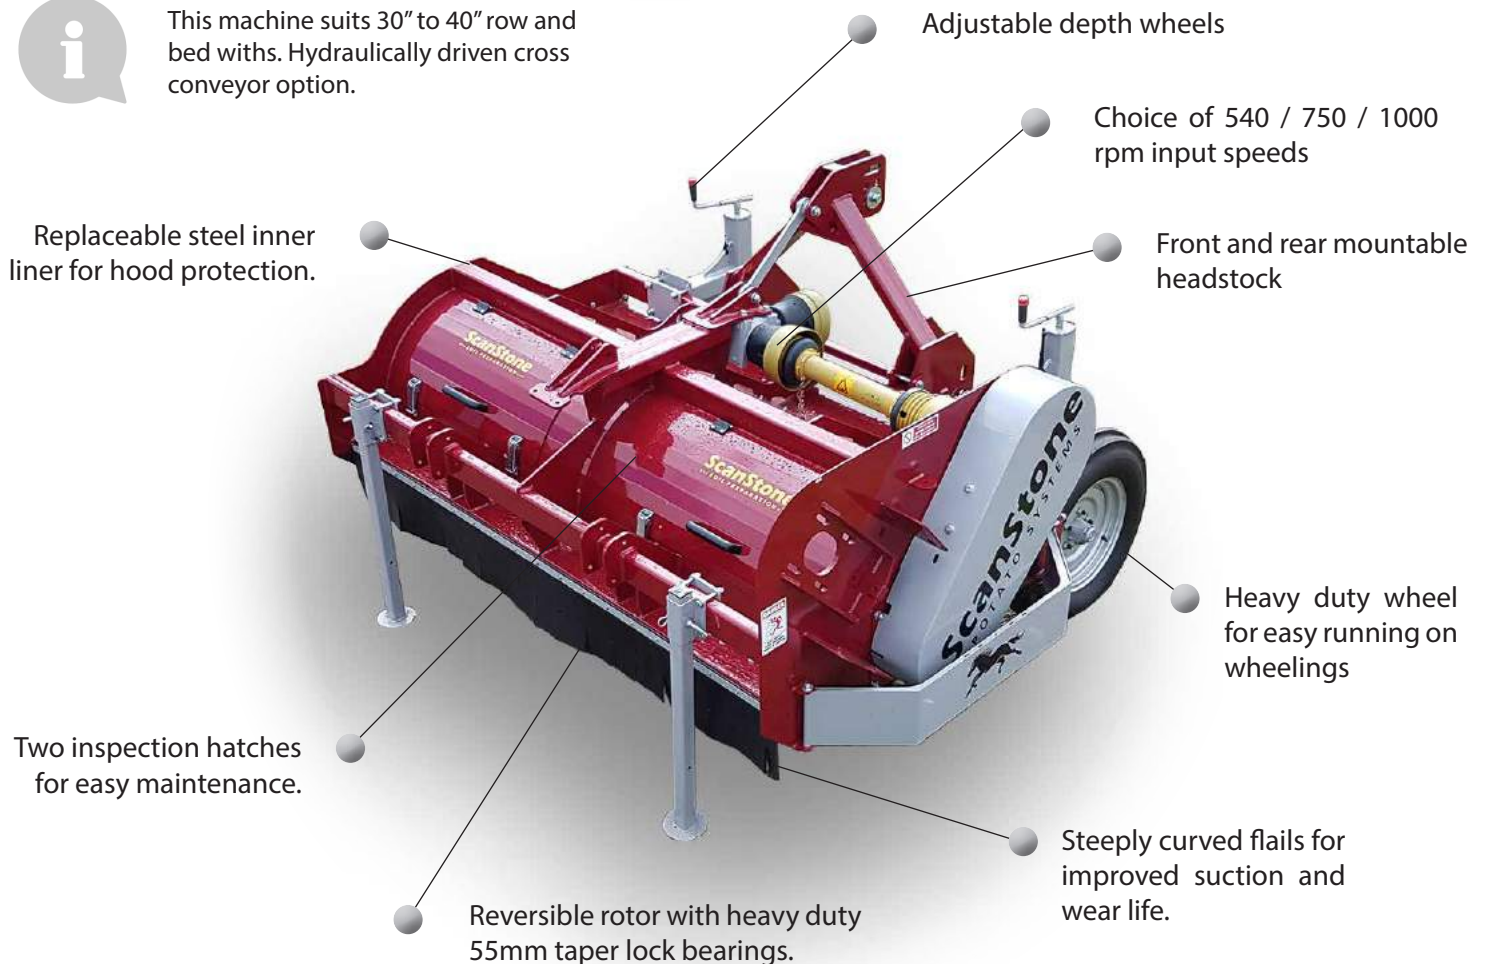

ABOUT

The ScanStone haulm topper is a versatile lightweight machine for topping 1 bed of potatoes. This machine can be used in conjunction with a rear mounted straddle machine for topping 3 beds of potatoes at a time.

Ridge press rollers

Hydraulic depth wheels

Floating hood

Crop protection plates

This machine suits 30" to 40" row and bed widths. Hydraulically driven cross conveyor option.

Adjustable depth wheels

Choice of 540 / 750 / 1000 rpm input speeds

Front and rear mountable headstock

Replaceable steel inner liner for hood protection.

Heavy duty wheel for easy running on wheelings

Two inspection hatches for easy maintenance.

Steeply curved flails for improved suction and wear life.

Reversible rotor with heavy duty 55mm taper lock bearings.

800 kg + 2 T

130-270 hp

2.9 m

1.8-6 m

BASE PRICE

Front-mounted
Rear-mounted

single bed
double bed