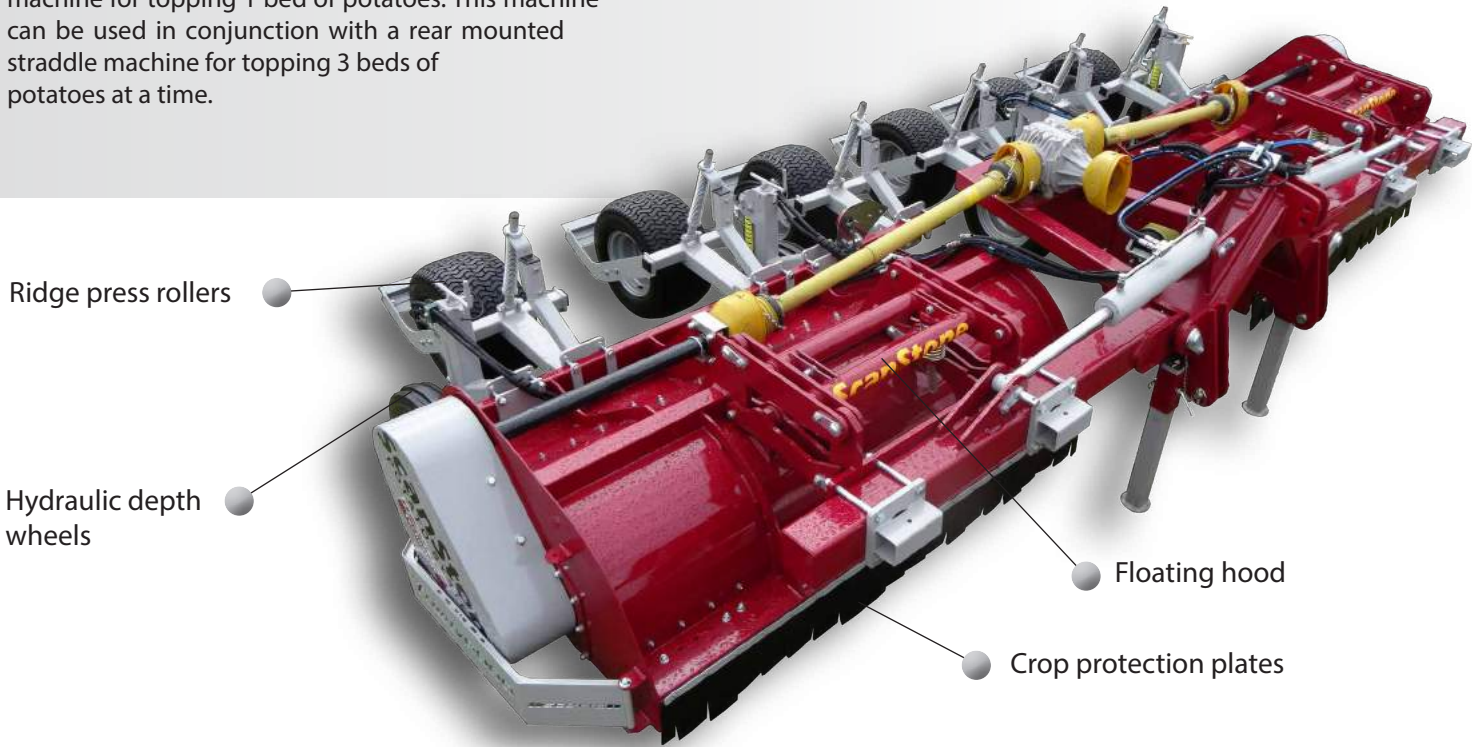

ABOUT

The ScanStone haulm topper is a versatile lightweight machine for topping 1 bed of potatoes. This machine can be used in conjunction with a rear mounted straddle machine for topping 3 beds of potatoes at a time.

Ridge press rollers

Hydraulic depth wheels

Floating hood

Crop protection plates

This machine suits 30" to 40" row and bed widths. Hydraulically driven cross conveyor option.

Adjustable depth wheels

Choice of 540 / 750 / 1000 rpm input speeds

Front and rear mountable headstock

Replaceable steel inner liner for hood protection.

Heavy duty wheel for easy running on wheelings

Two inspection hatches for easy maintenance.

Steeply curved flails for improved suction and wear life.

Reversible rotor with heavy duty 55mm taper lock bearings.

800 kg + 2 T

130-270 hp

2.9 m

1.8-6 m

BASE PRICE

Front-mounted
Rear-mounted

single bed
double bed