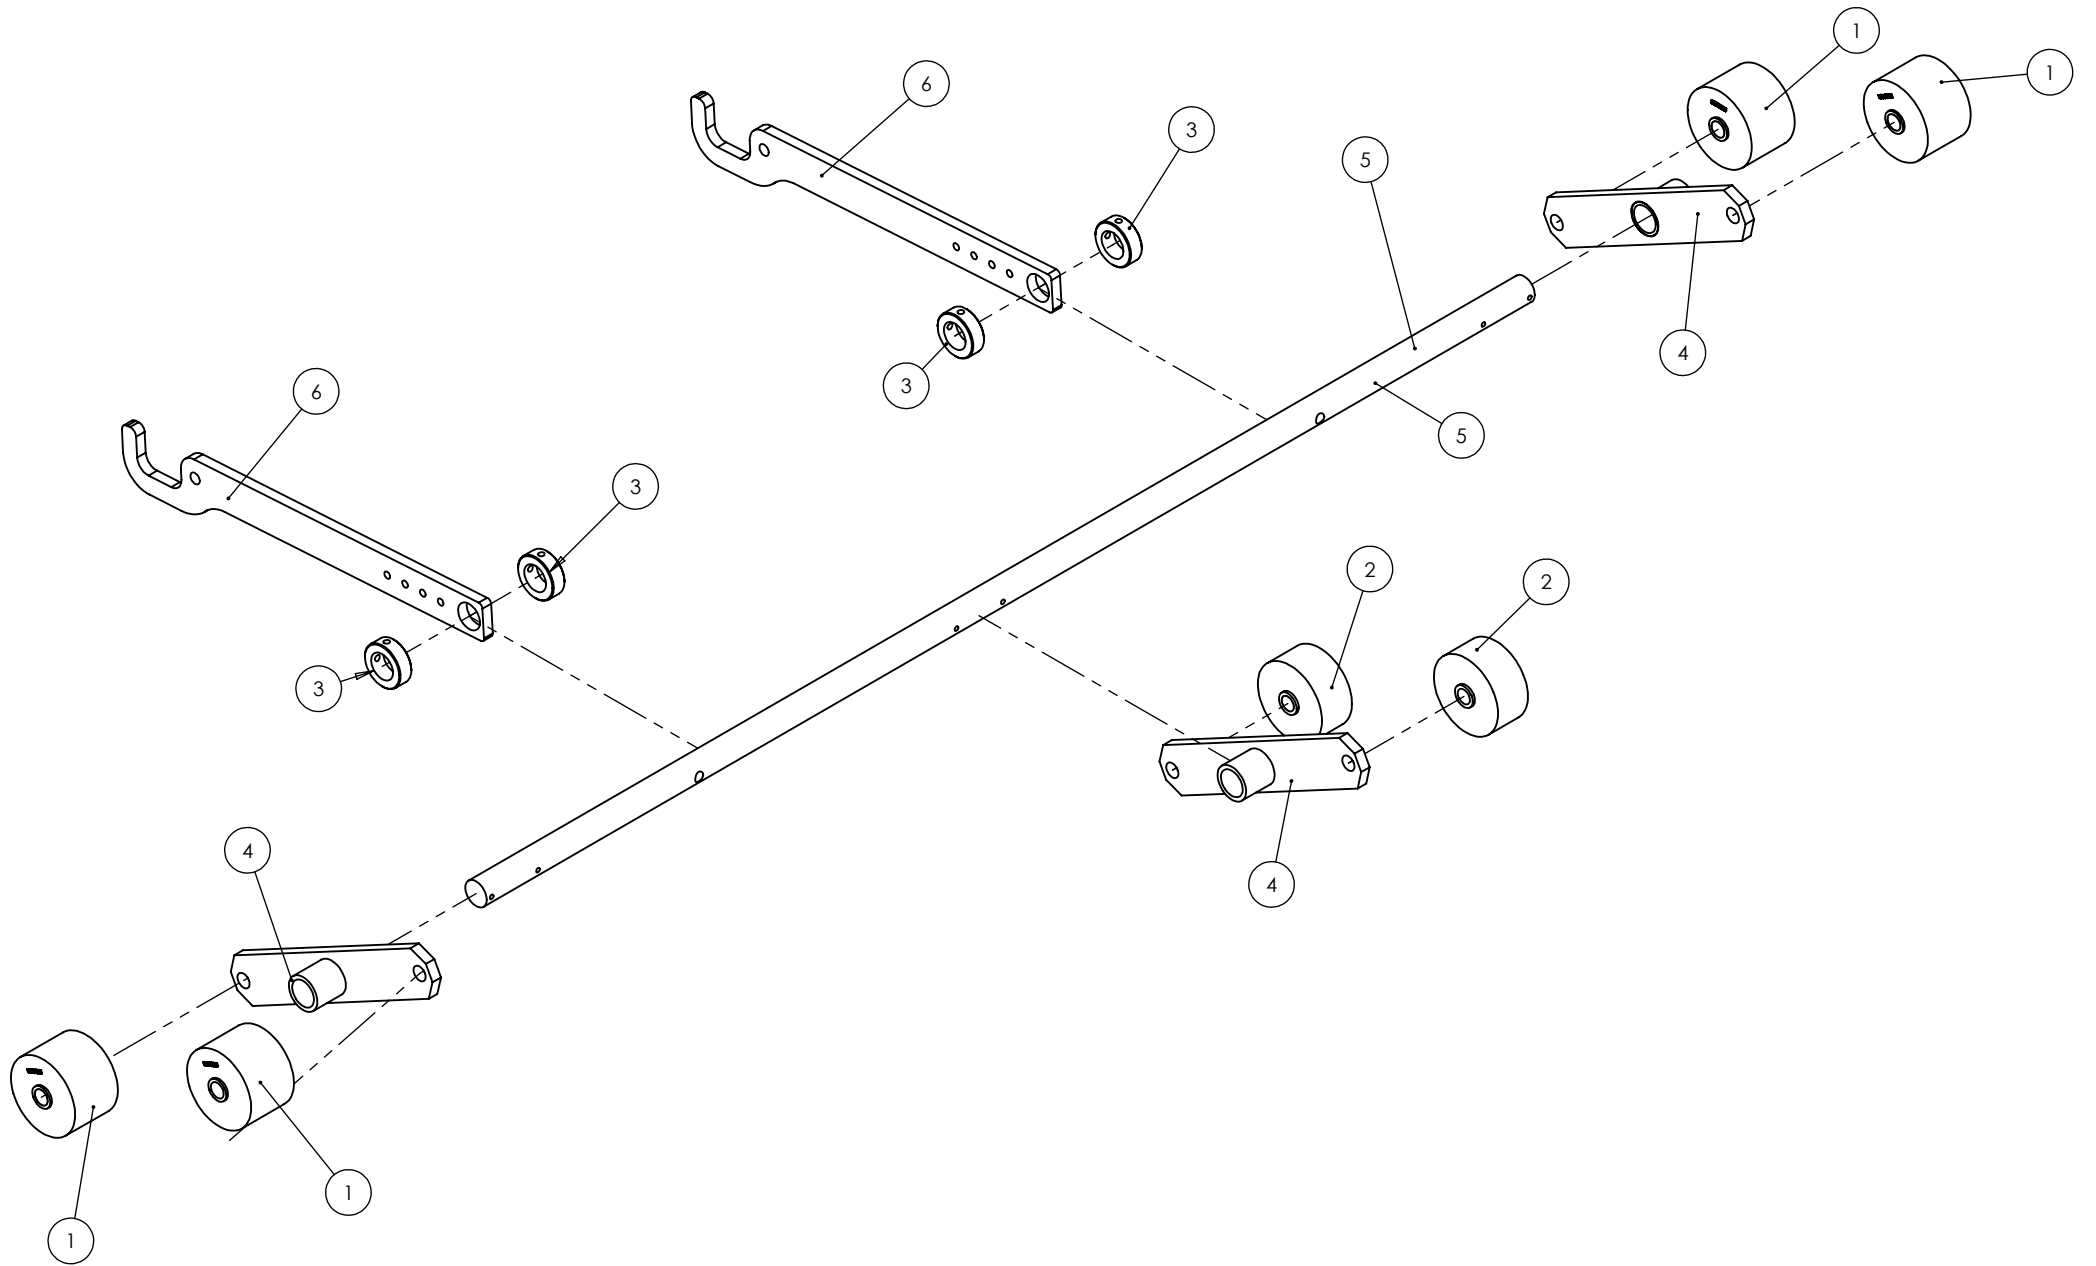

ScanStone
POTATO SYSTEMS

DRG No.	KIT-0139
DESC.	PRESSURE PADS
SN	DS883-2022