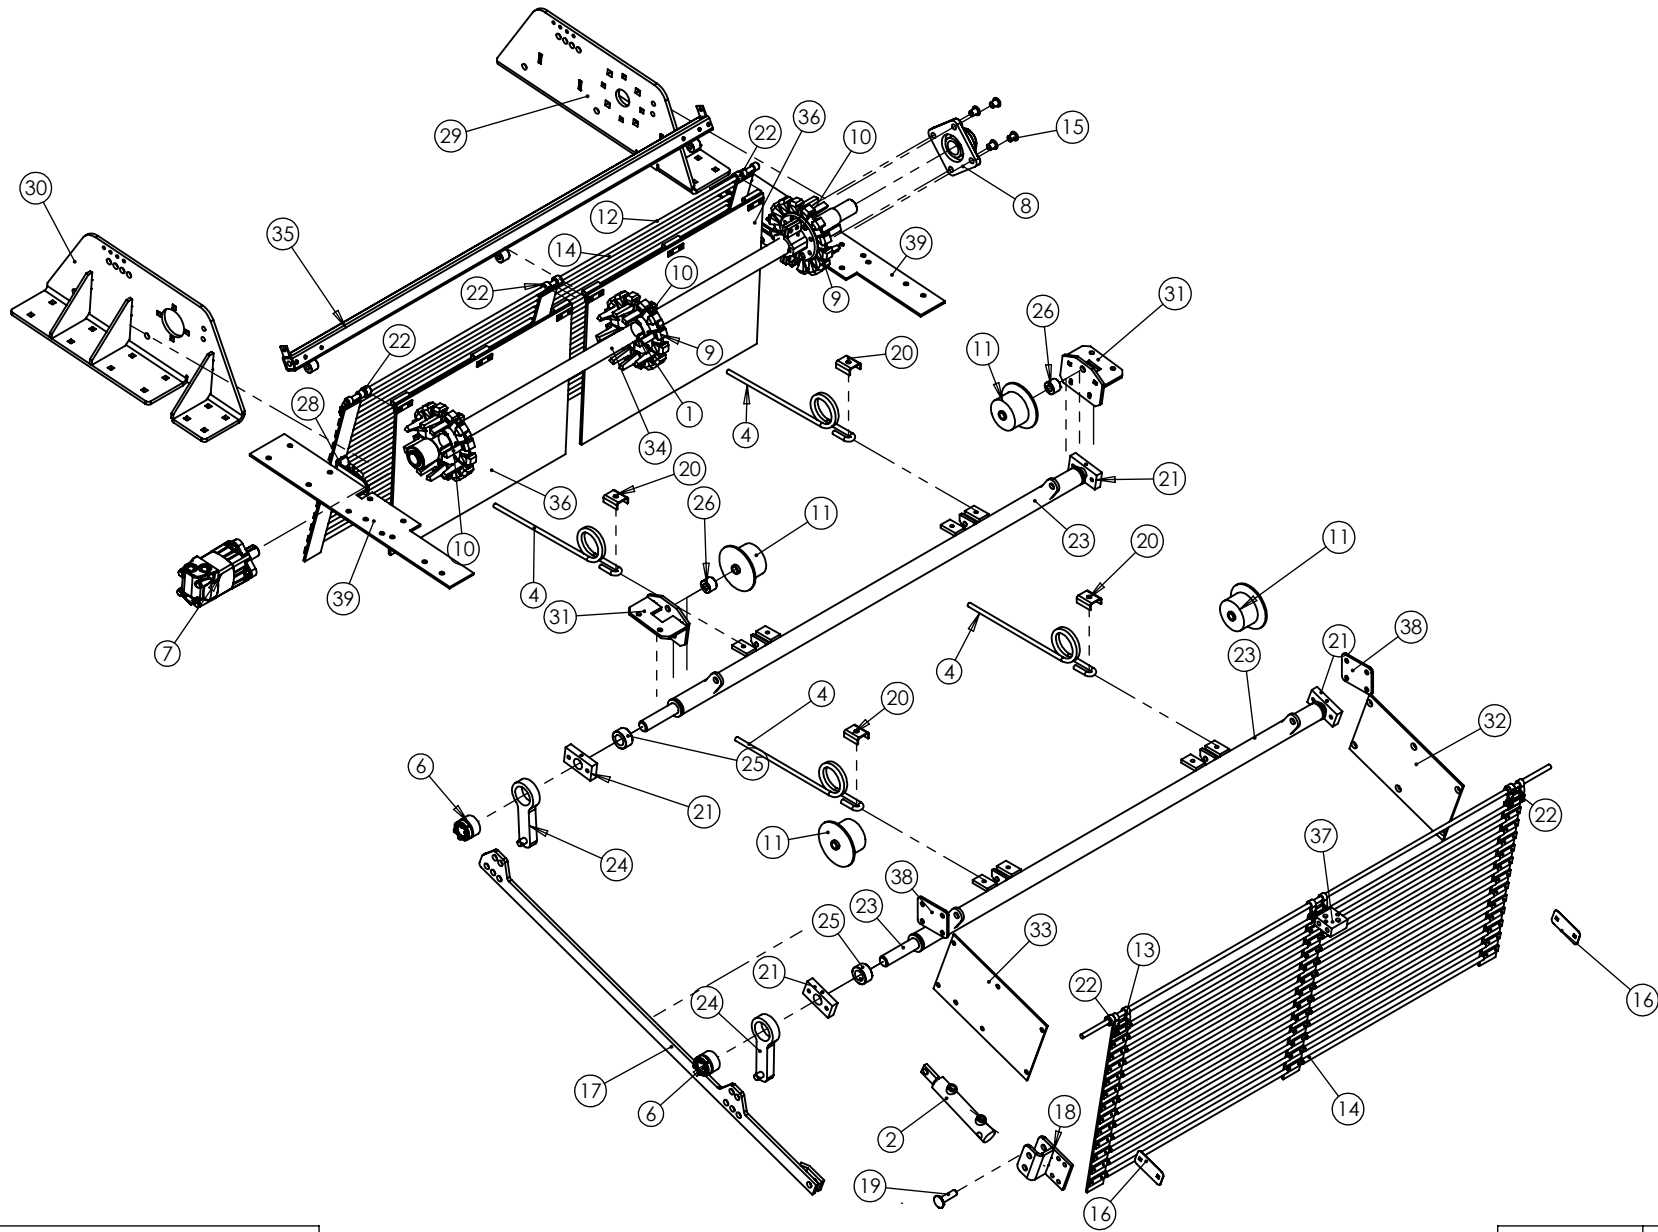

ScanStone
POTATO SYSTEMS

DRG No.	KIT-0133
DESC.	DRIVEN SCRUBBER COMMON PARTS
SN	DS883-2022