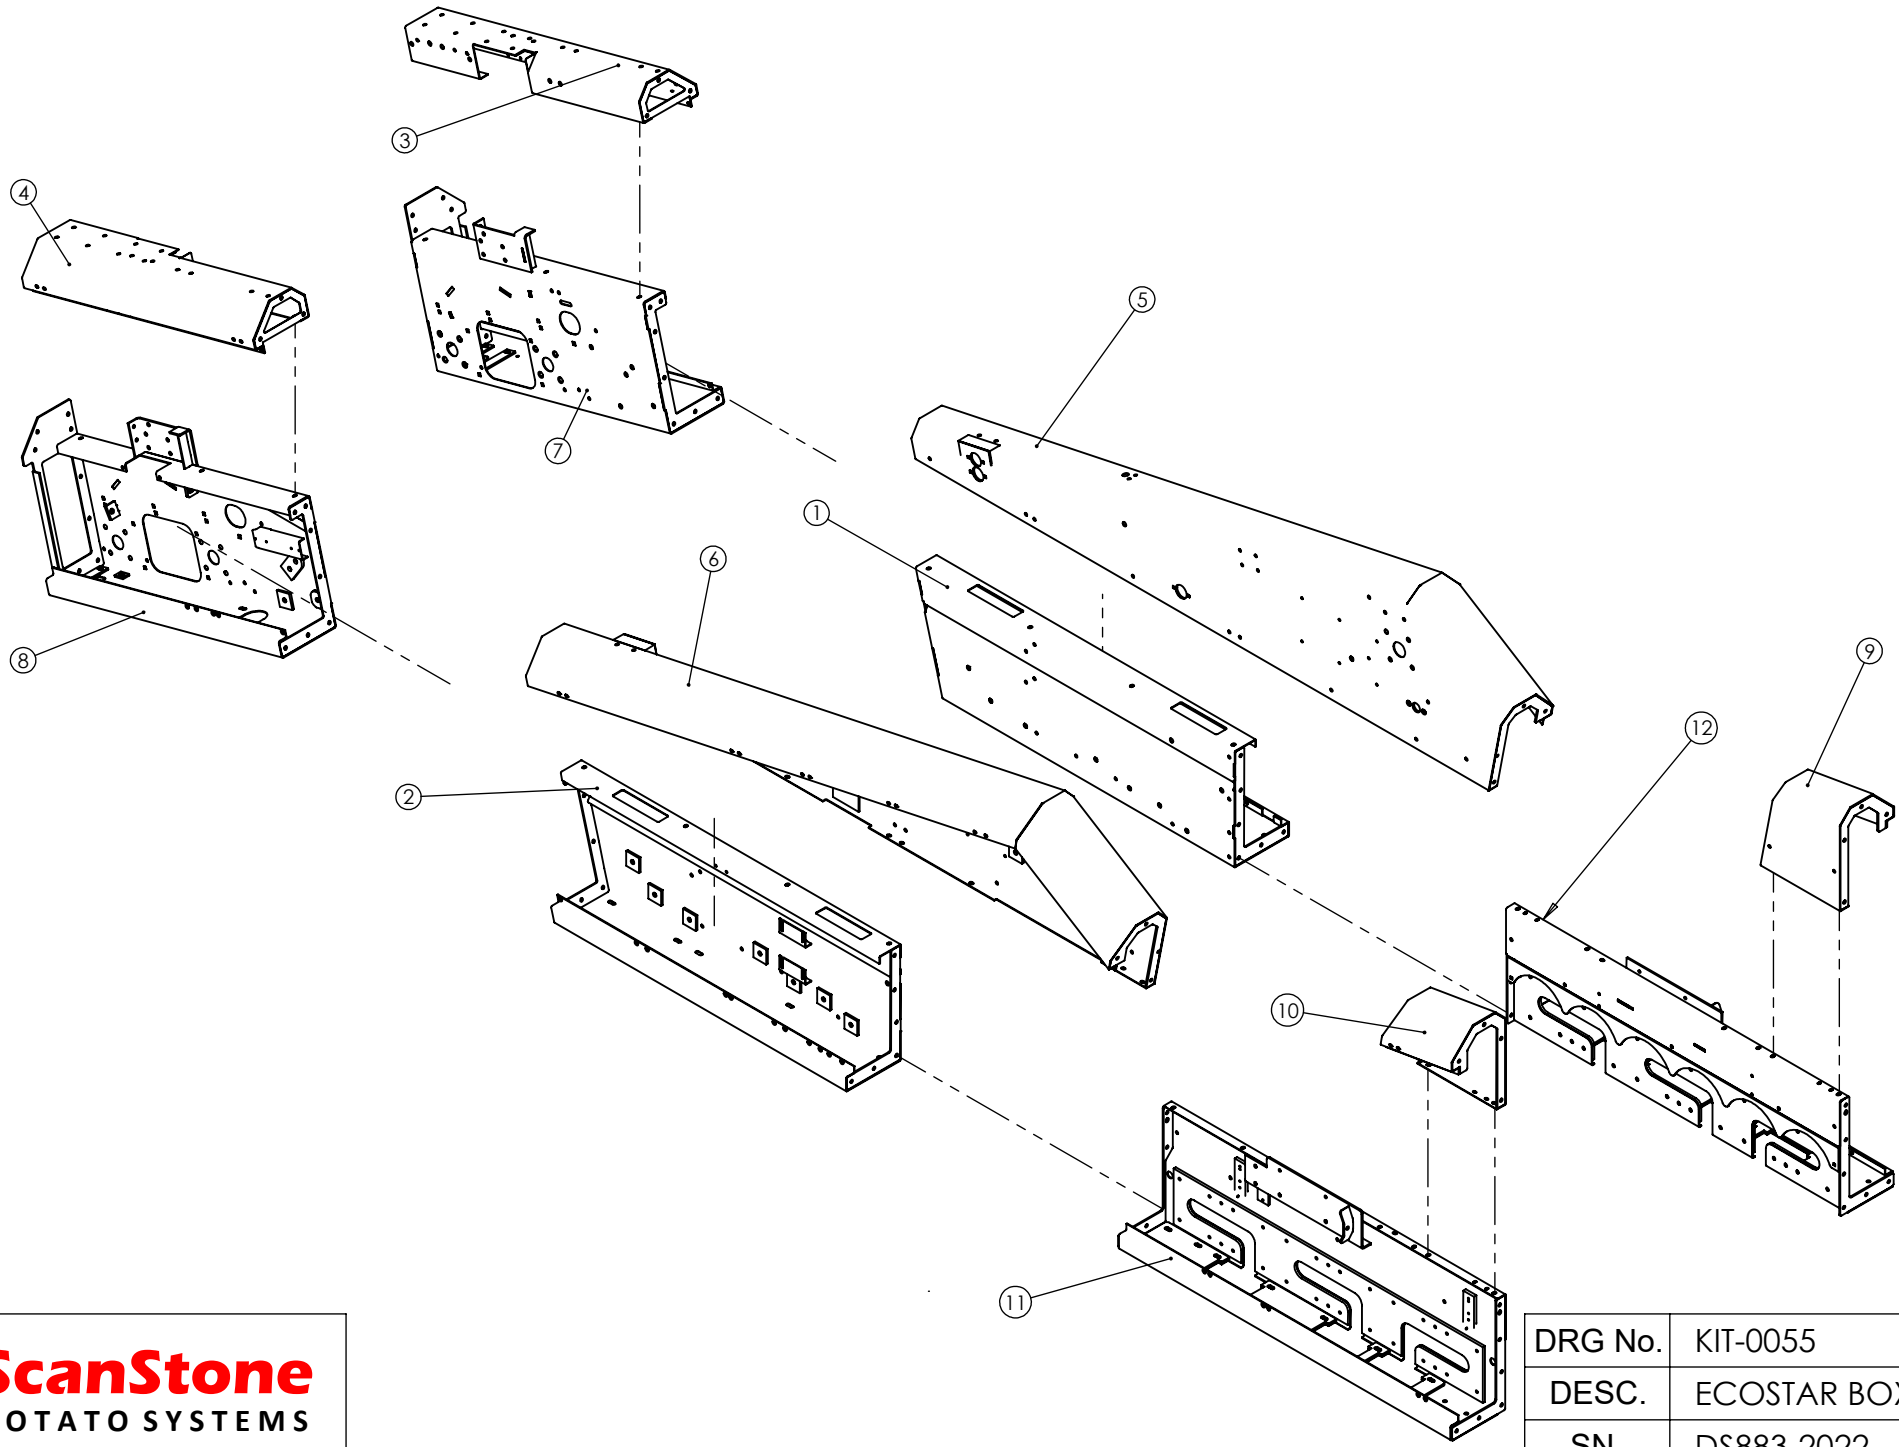

ScanStone
POTATO SYSTEMS

DRG No.	KIT-0055
DESC.	ECOSTAR BOXES
SN	DS883-2022