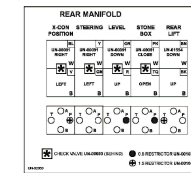

ScanStone

●●● SOIL PREPARATION ●●●

24

ScanStone

31

●●● SOIL PREPARATION ●●●

23

Driven by

GT® CARBON™ POLYCHAINS

20

19

18

6 STAR

30

6 STAR

31

21

25

26

32

37

ScanStone
POTATO SYSTEMS

DRG No.	KIT-0344
DESC.	ECOSTAR DECAL
SN	DS883-2022