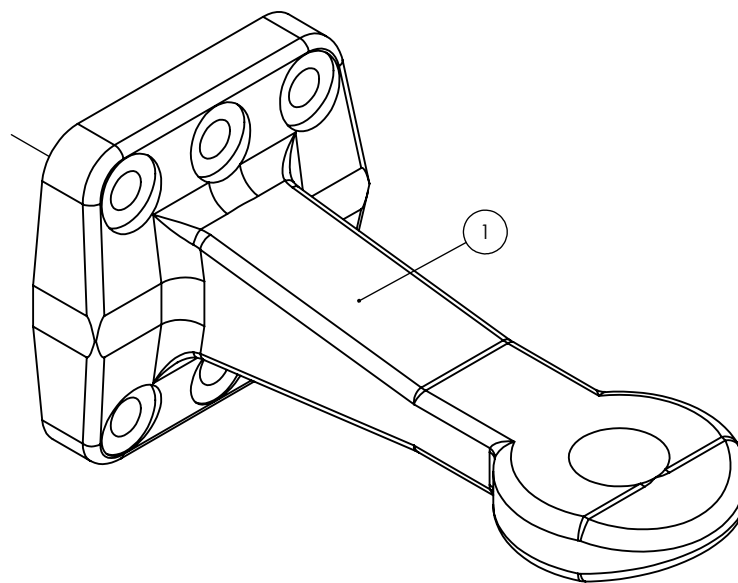

DRG No.	DS883-2022
DESC.	DESTONER
SN	DS883-2022

ScanStone
POTATO SYSTEMS

DRG No.	KIT-0001
DESC.	DRAWBAR ASSEMBLY
SN	DS883-2022

ITEM NO.	PART NUMBER	DESCRIPTION	QTY.
1	UN-10290	WASHER	1
2	UN-12801	STAND WELDMENT	1
3	UN-12807	STAND PIN	1
4	UN-14777	OILITE AXLE BUSH	2
5	UN-19440	DRAWBAR WELDMENT	1
6	UN-19457	PIN WELDMENT	1

DRG No.	KIT-0001
DESC.	DRAWBAR ASSEMBLY
SN	DS883-2022

ScanStone
POTATO SYSTEMS

DRG No.	KIT-0004
DESC.	ANGLED TOWING EYE
SN	DS883-2022

ITEM NO.	PART NUMBER	DESCRIPTION	QTY.
1	UN-06097	TOWING EYE	1
1	UN-19621	WEDGE PLATE(7 DEGREE)	1