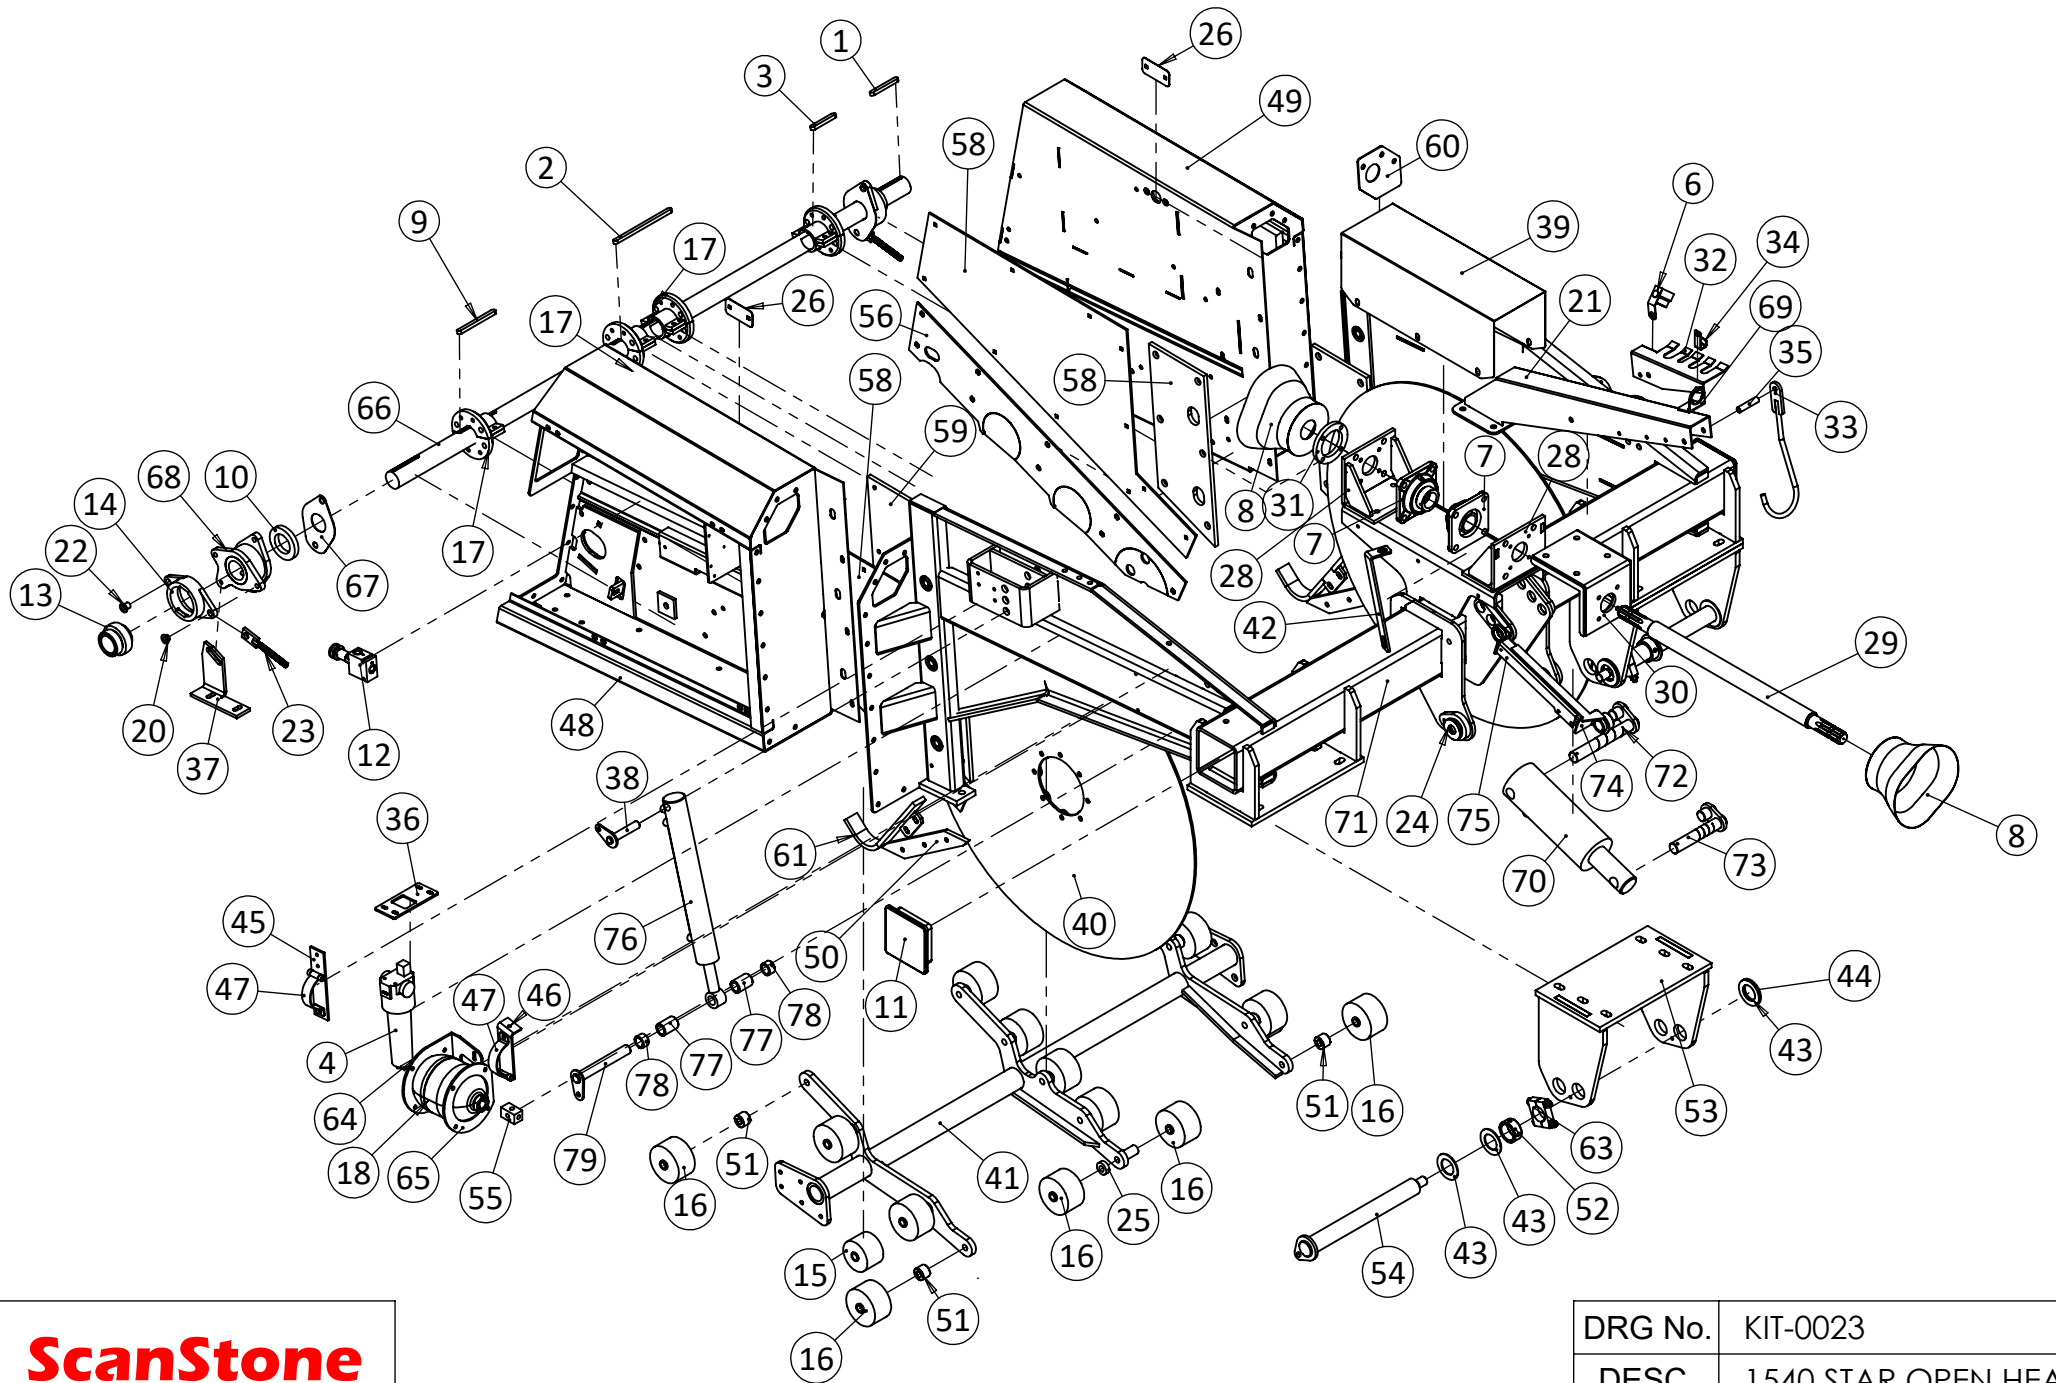

ScanStone
POTATO SYSTEMS

DRG No.	KIT-0023
DESC.	1540 STAR OPEN HEAD
SN	DS883-2022