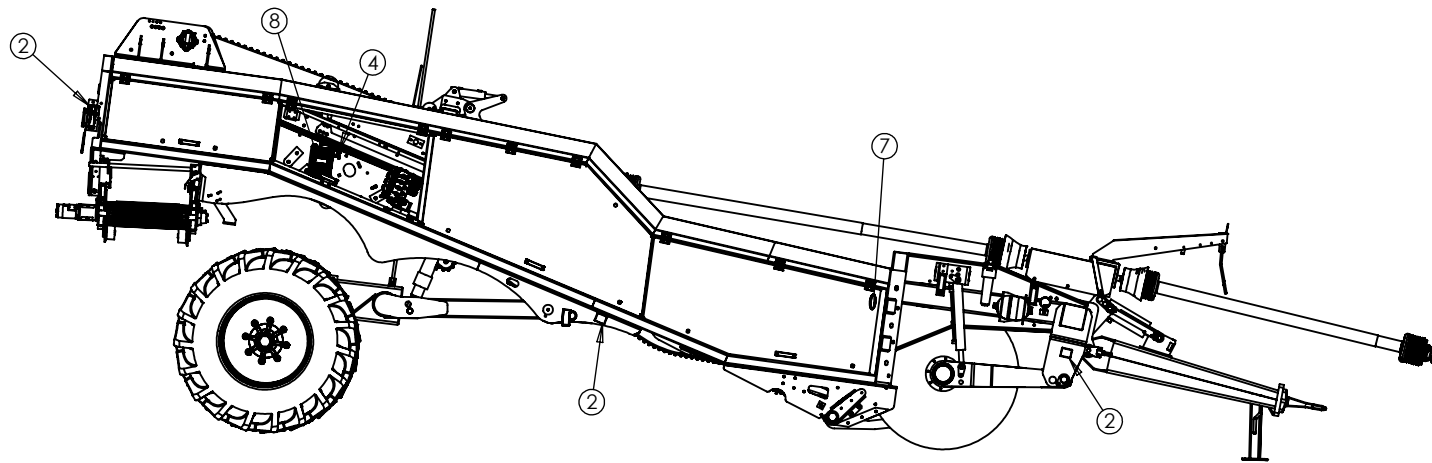

ScanStone
POTATO SYSTEMS

DRG No.	KIT-0311
DESC.	STANDARD ELECTRICAL
SN	DS883-2022