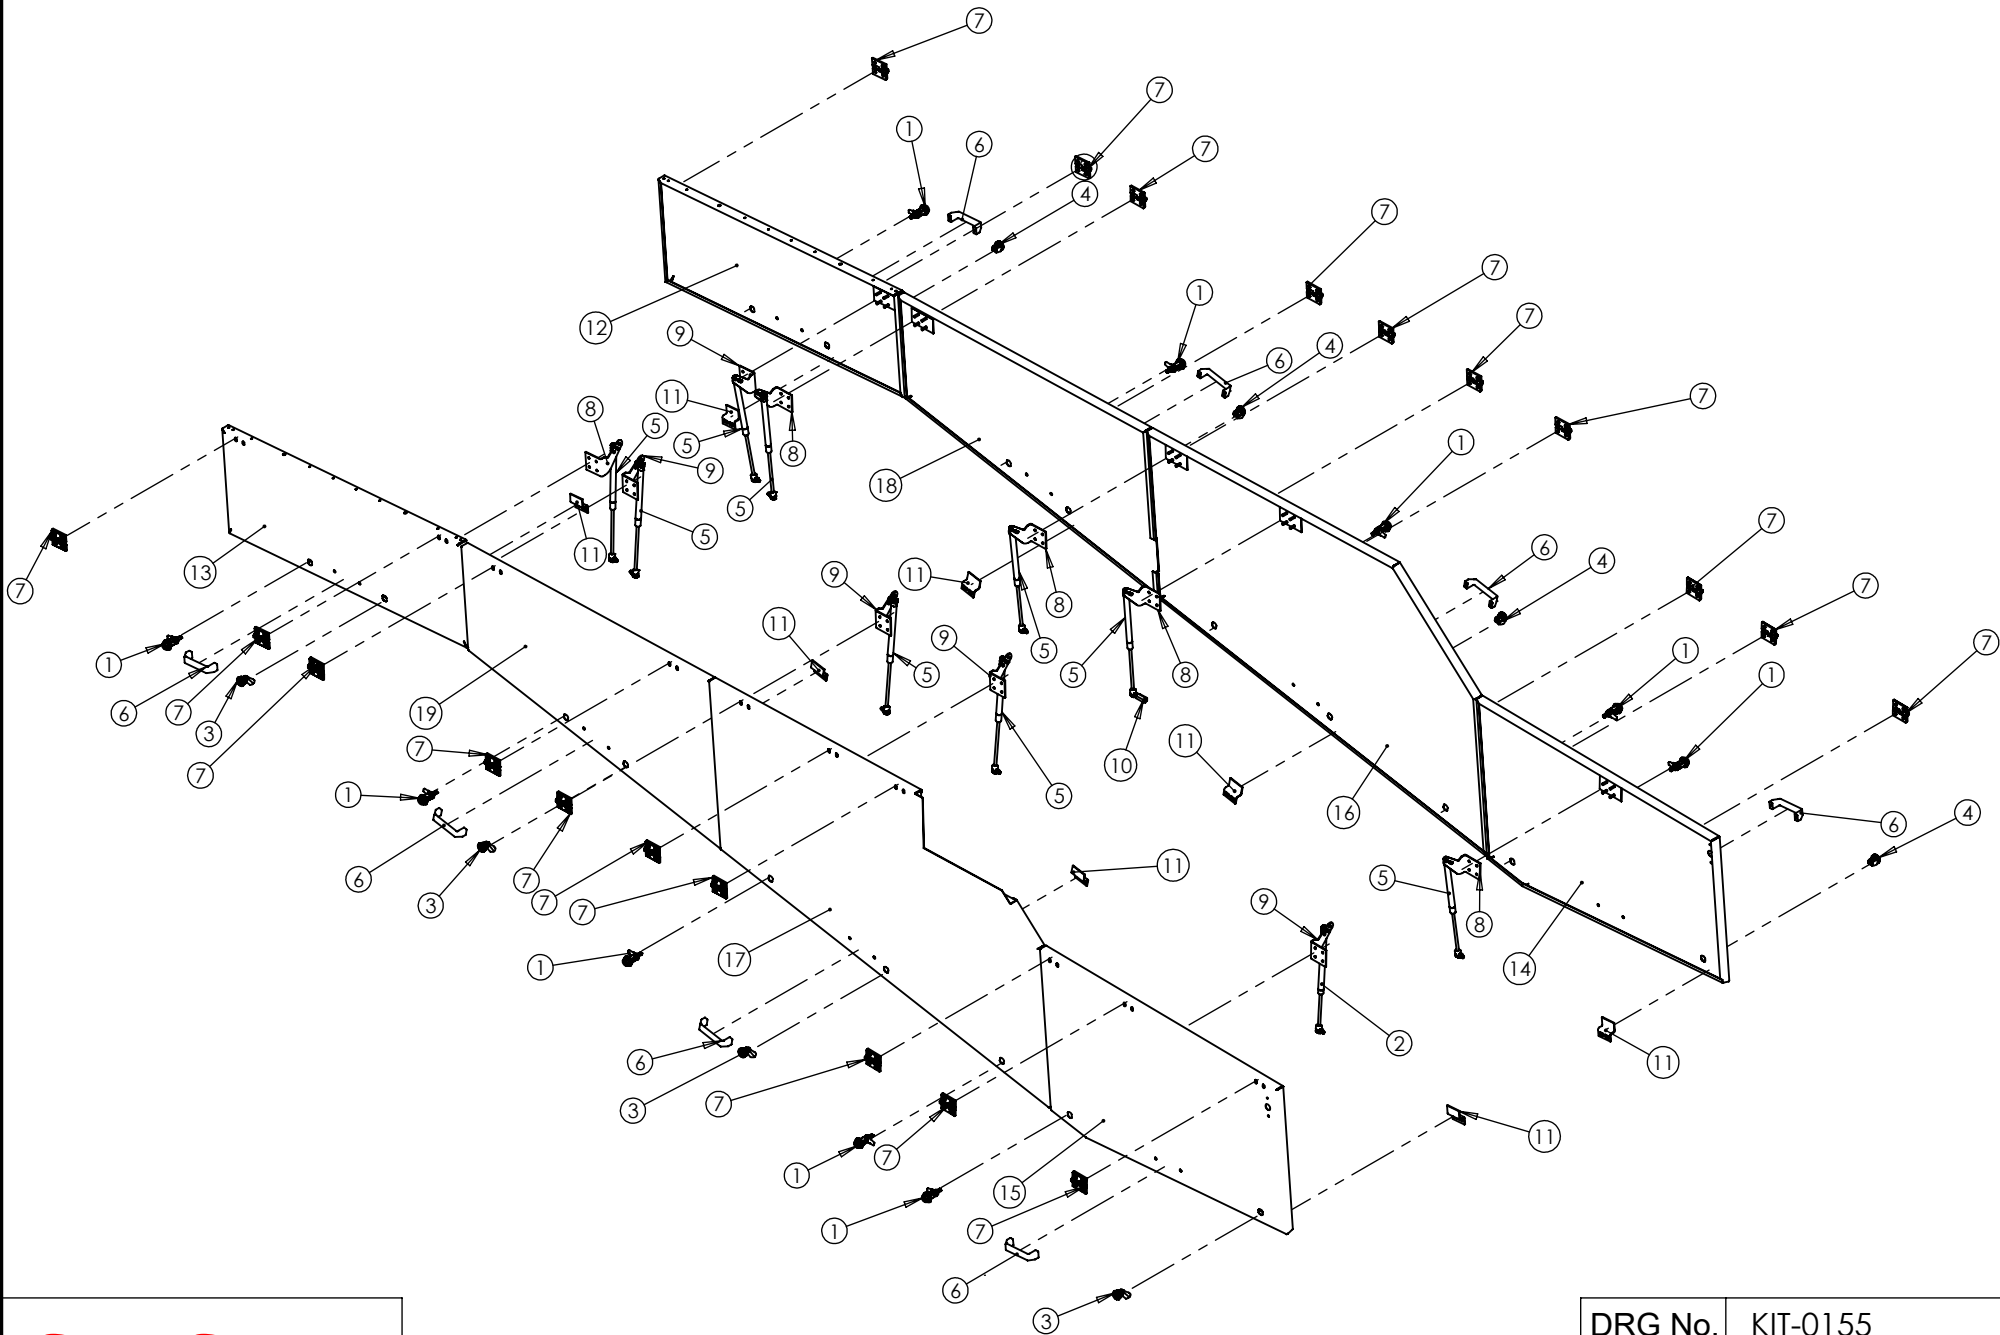

ScanStone
POTATO SYSTEMS

DRG No.	KIT-0155
DESC.	STAR DOOR KIT
SN	DS883-2022