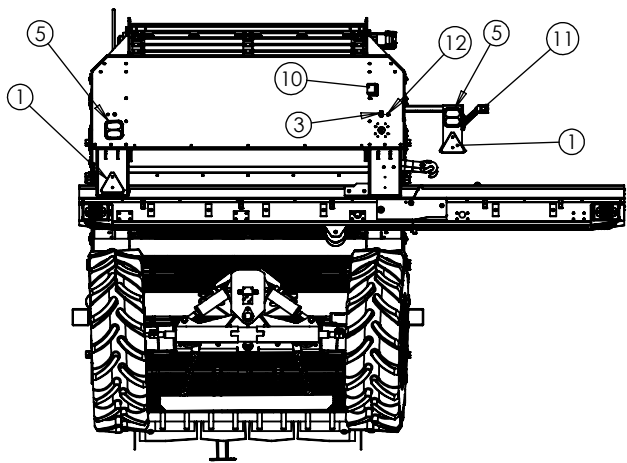

ScanStone
POTATO SYSTEMS

DRG No.	KIT-0311
DESC.	STANDARD ELECTRICAL
SN	DS883-2022