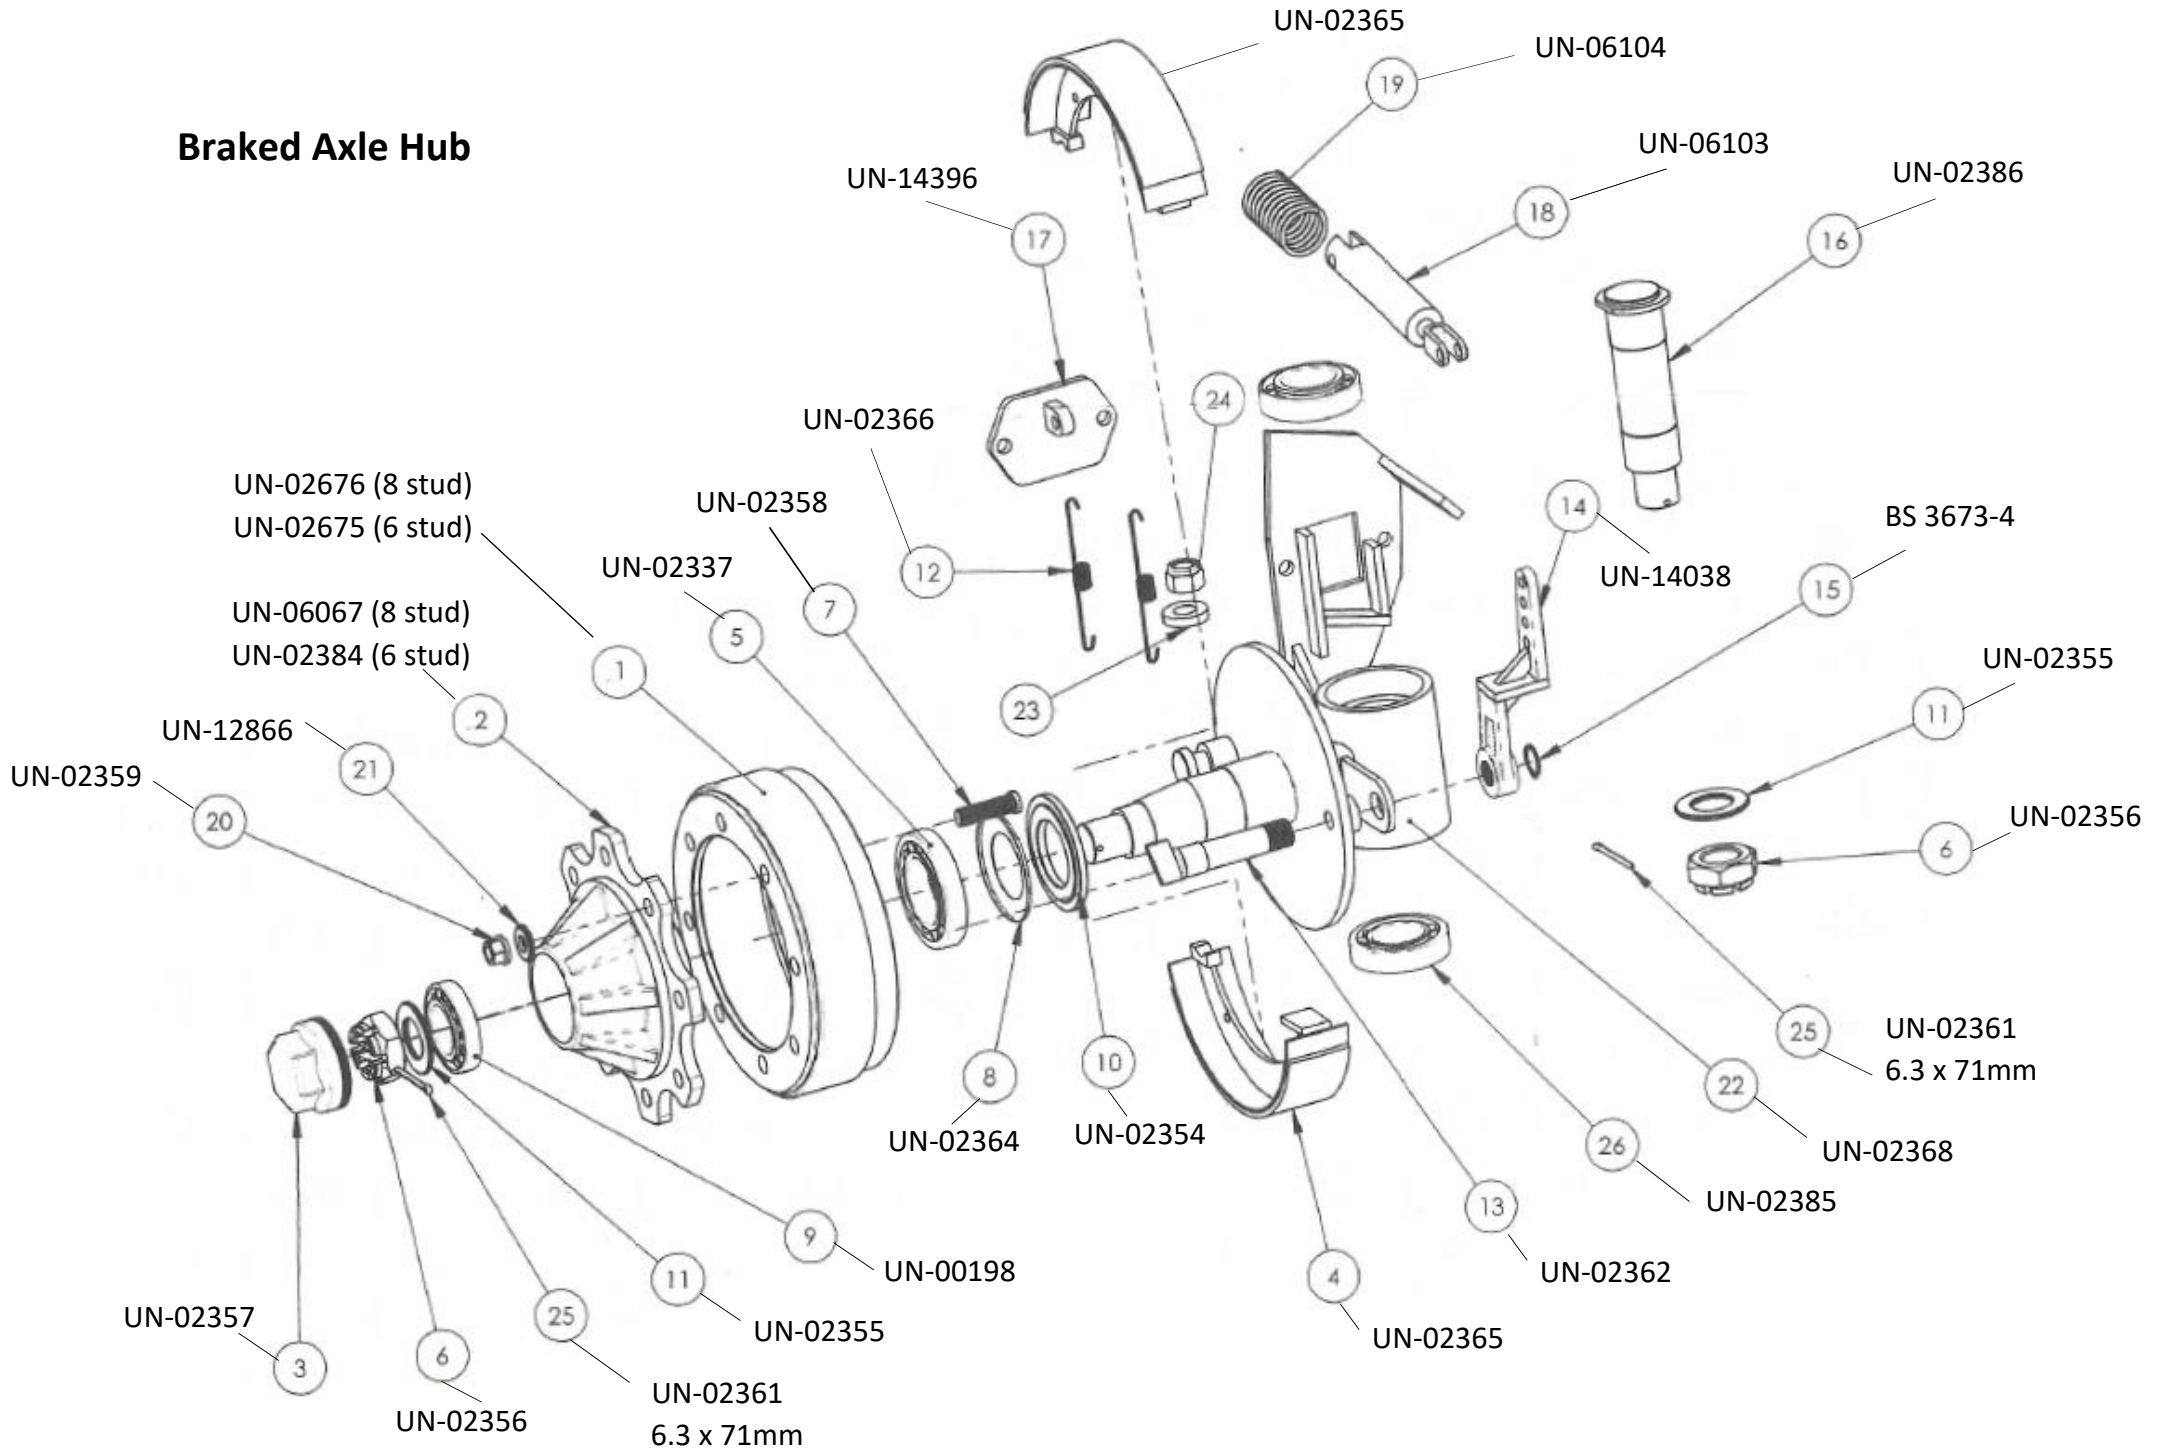

Braked Axle Hub

Braked Hub Assembly

ITEM NO.	PART NUMBER	DESCRIPTION	QTY.
1	UN-02676 OR UN-02675	BRAKE DRUM 8 STUD or 6 STUD	1
2	UN-06067 or UN-02384	BRAKE HUB 8 STUD or 6 STUD	1
3	UN-02357	HUB CAP	1
4	UN-02365	BRAKE SHOE	2
5	UN-02337	TAPER BEARING	1
6	UN-02356	CASTELLATED NUT	2
7	UN-02358	WHEEL STUD	1
8	UN-02364	NILOS RING	1
9	UN-00198	TAPER BEARING	1
10	UN-02354	WASHER	1
11	UN-02355	WASHER	2
12	UN-02366	SPRING	2
13	UN-02362	BRAKE HUB 8 STUD	1
14	UN-14038	MODIFIED ADJUSTABLE LEVER	1
15	BS 3673-4 - S030M	CIRCLIP	1
16	UN-02386	PIVOT PIN	1
17	UN-14396	RAM MOUNT WELDMENT	1
18	UN-06103	BRAKE DRUM RAM	1
19	UN-06104	BRAKE DRAM RAM SPRING	1
20	UN-02359	WHEEL NUT	1
21	UN-12866	WHEEL NUT WASHER	1
22	UN-02368	PIVOT LH	1
23		M24 NYLOC NUT	1
24		M24 PLAIN WASHER	1
25	UN-02361	SPLIT PIN	2
26	UN-02385-32212	BEARING	2

)