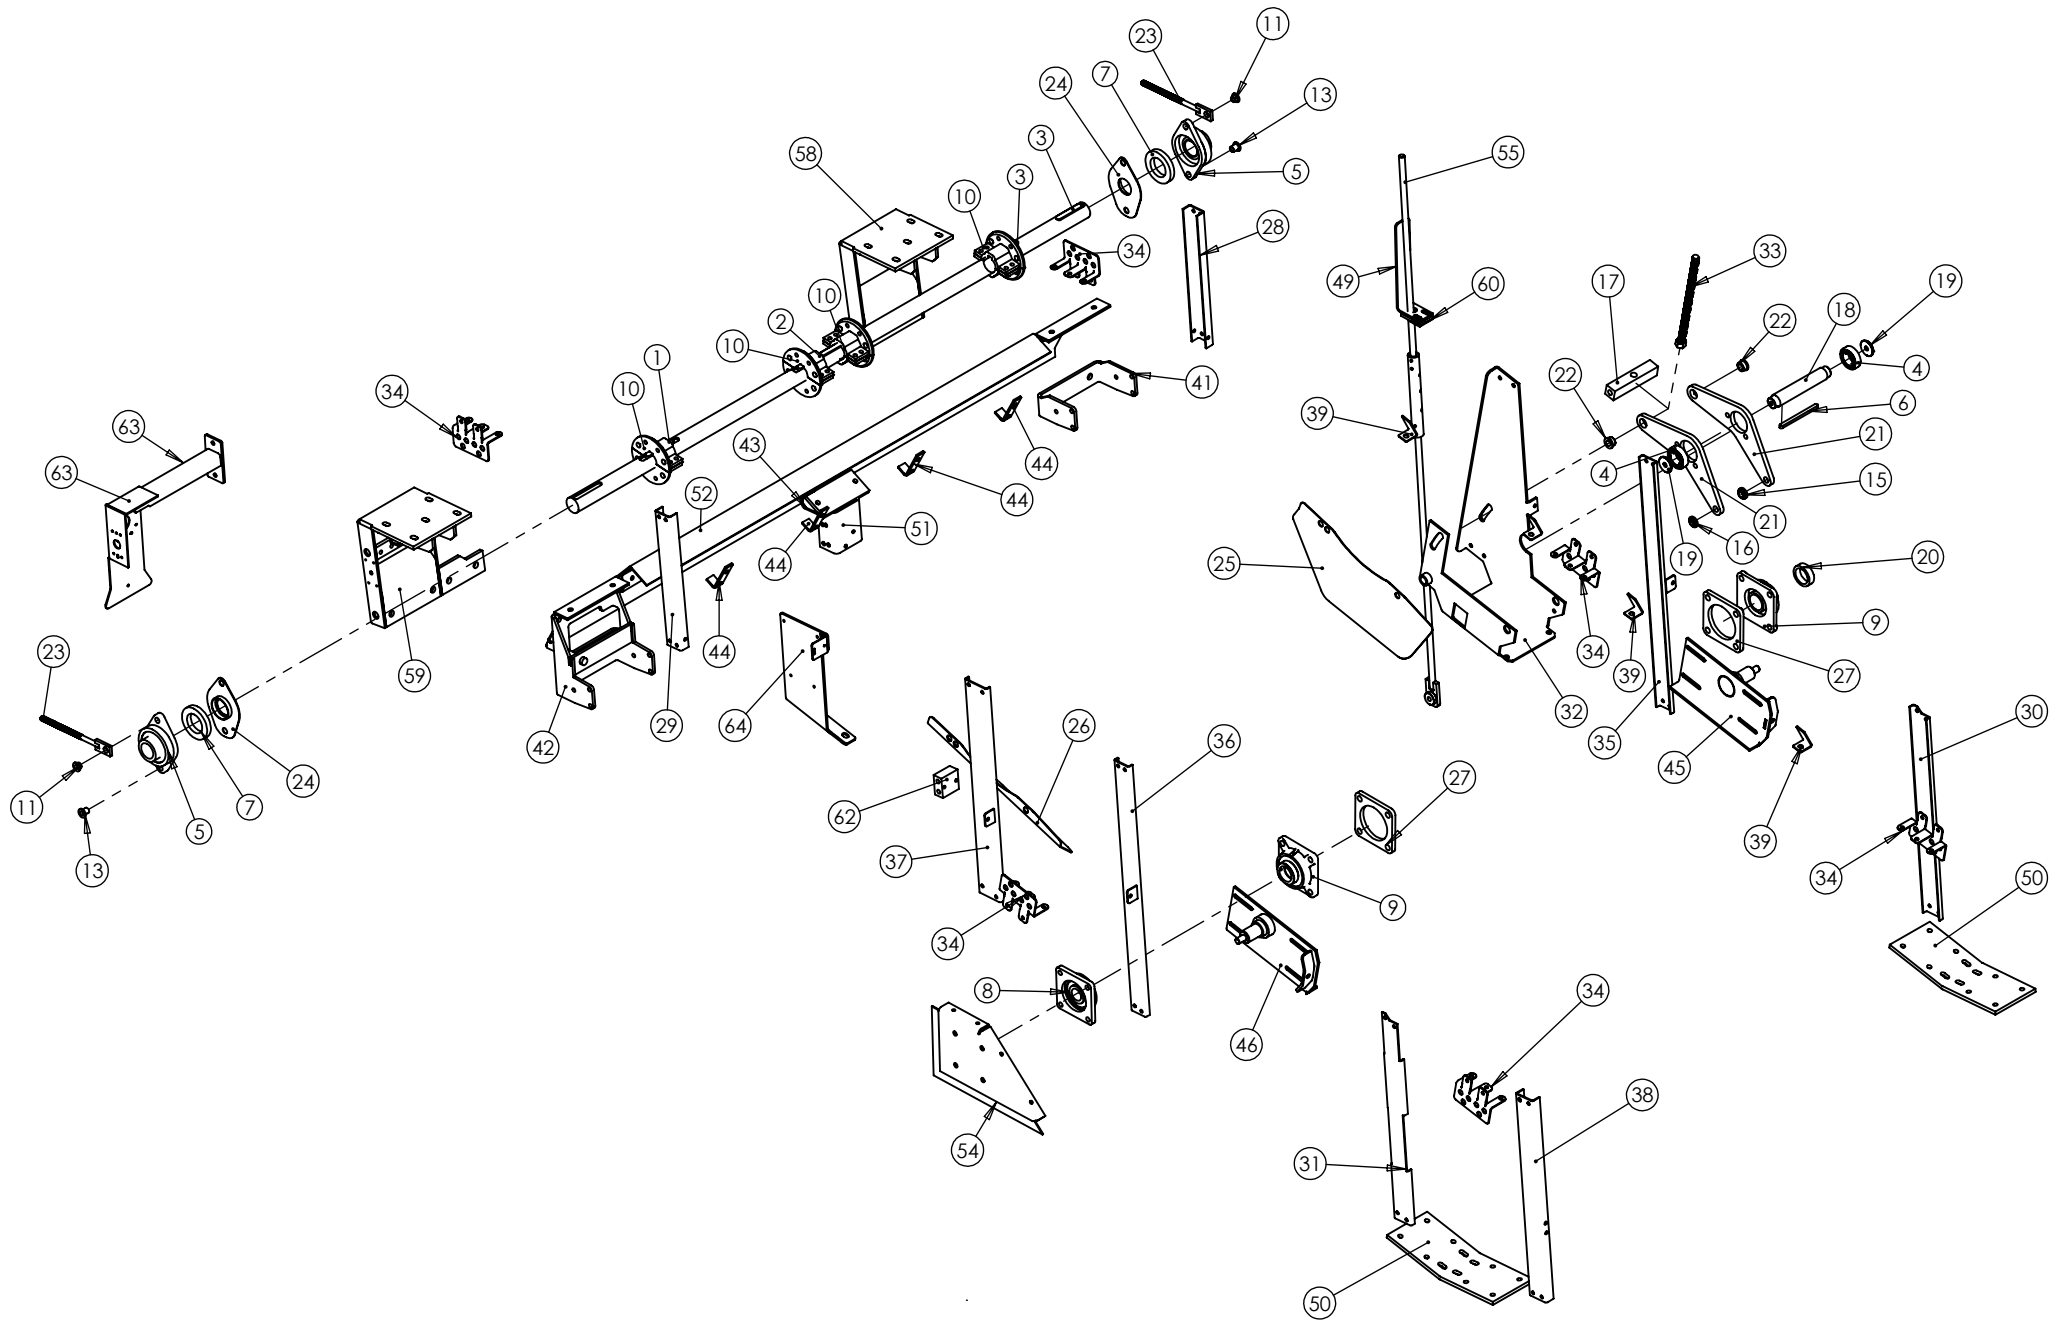

ScanStone
POTATO SYSTEMS

DRG No.	KIT-0214
DESC.	ECOSTAR CENTRE
SN	DS883-2022