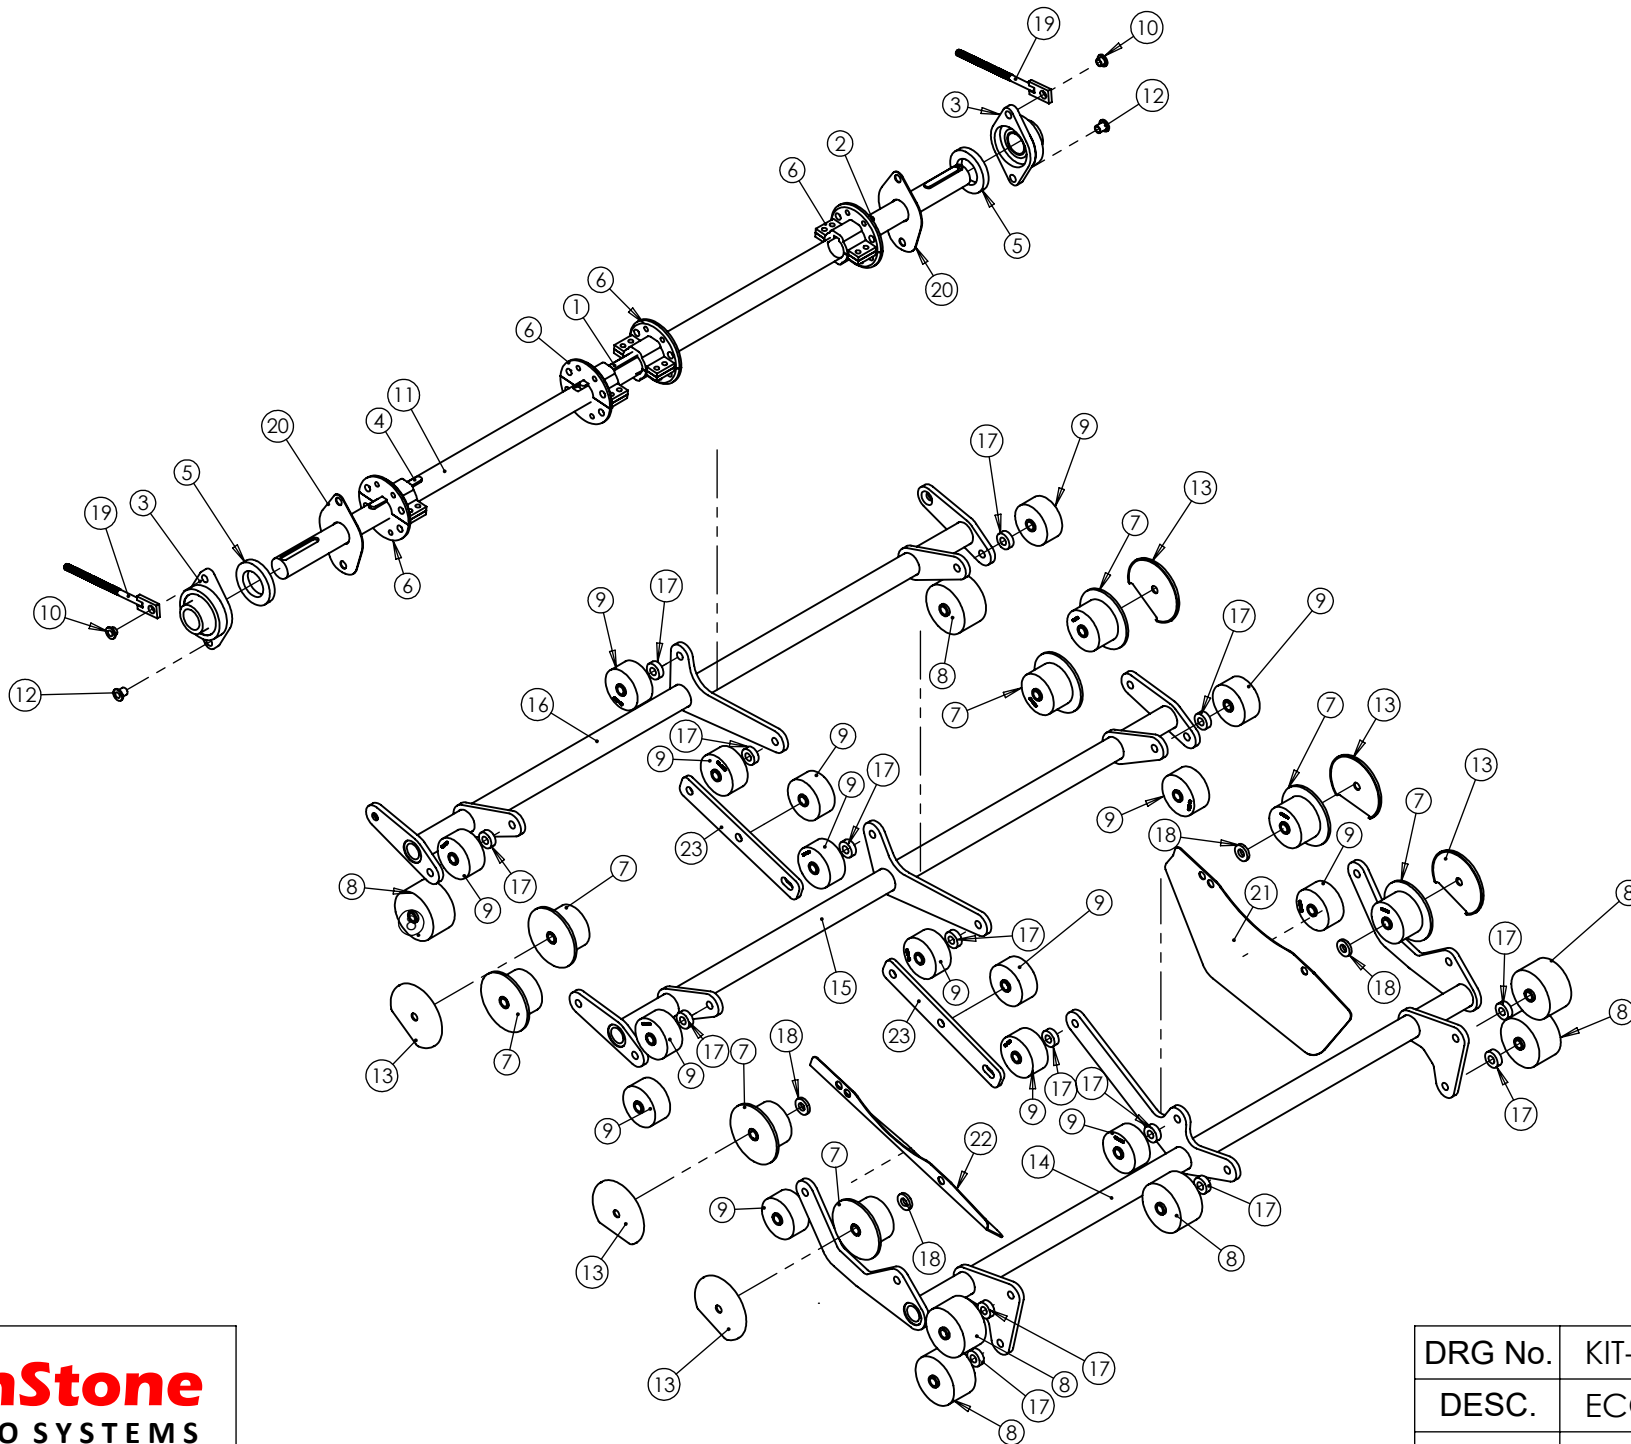

ScanStone
POTATO SYSTEMS

DRG No.	KIT-0085
DESC.	ECOSTAR CARRIERS 1540
SN	DS883-2022