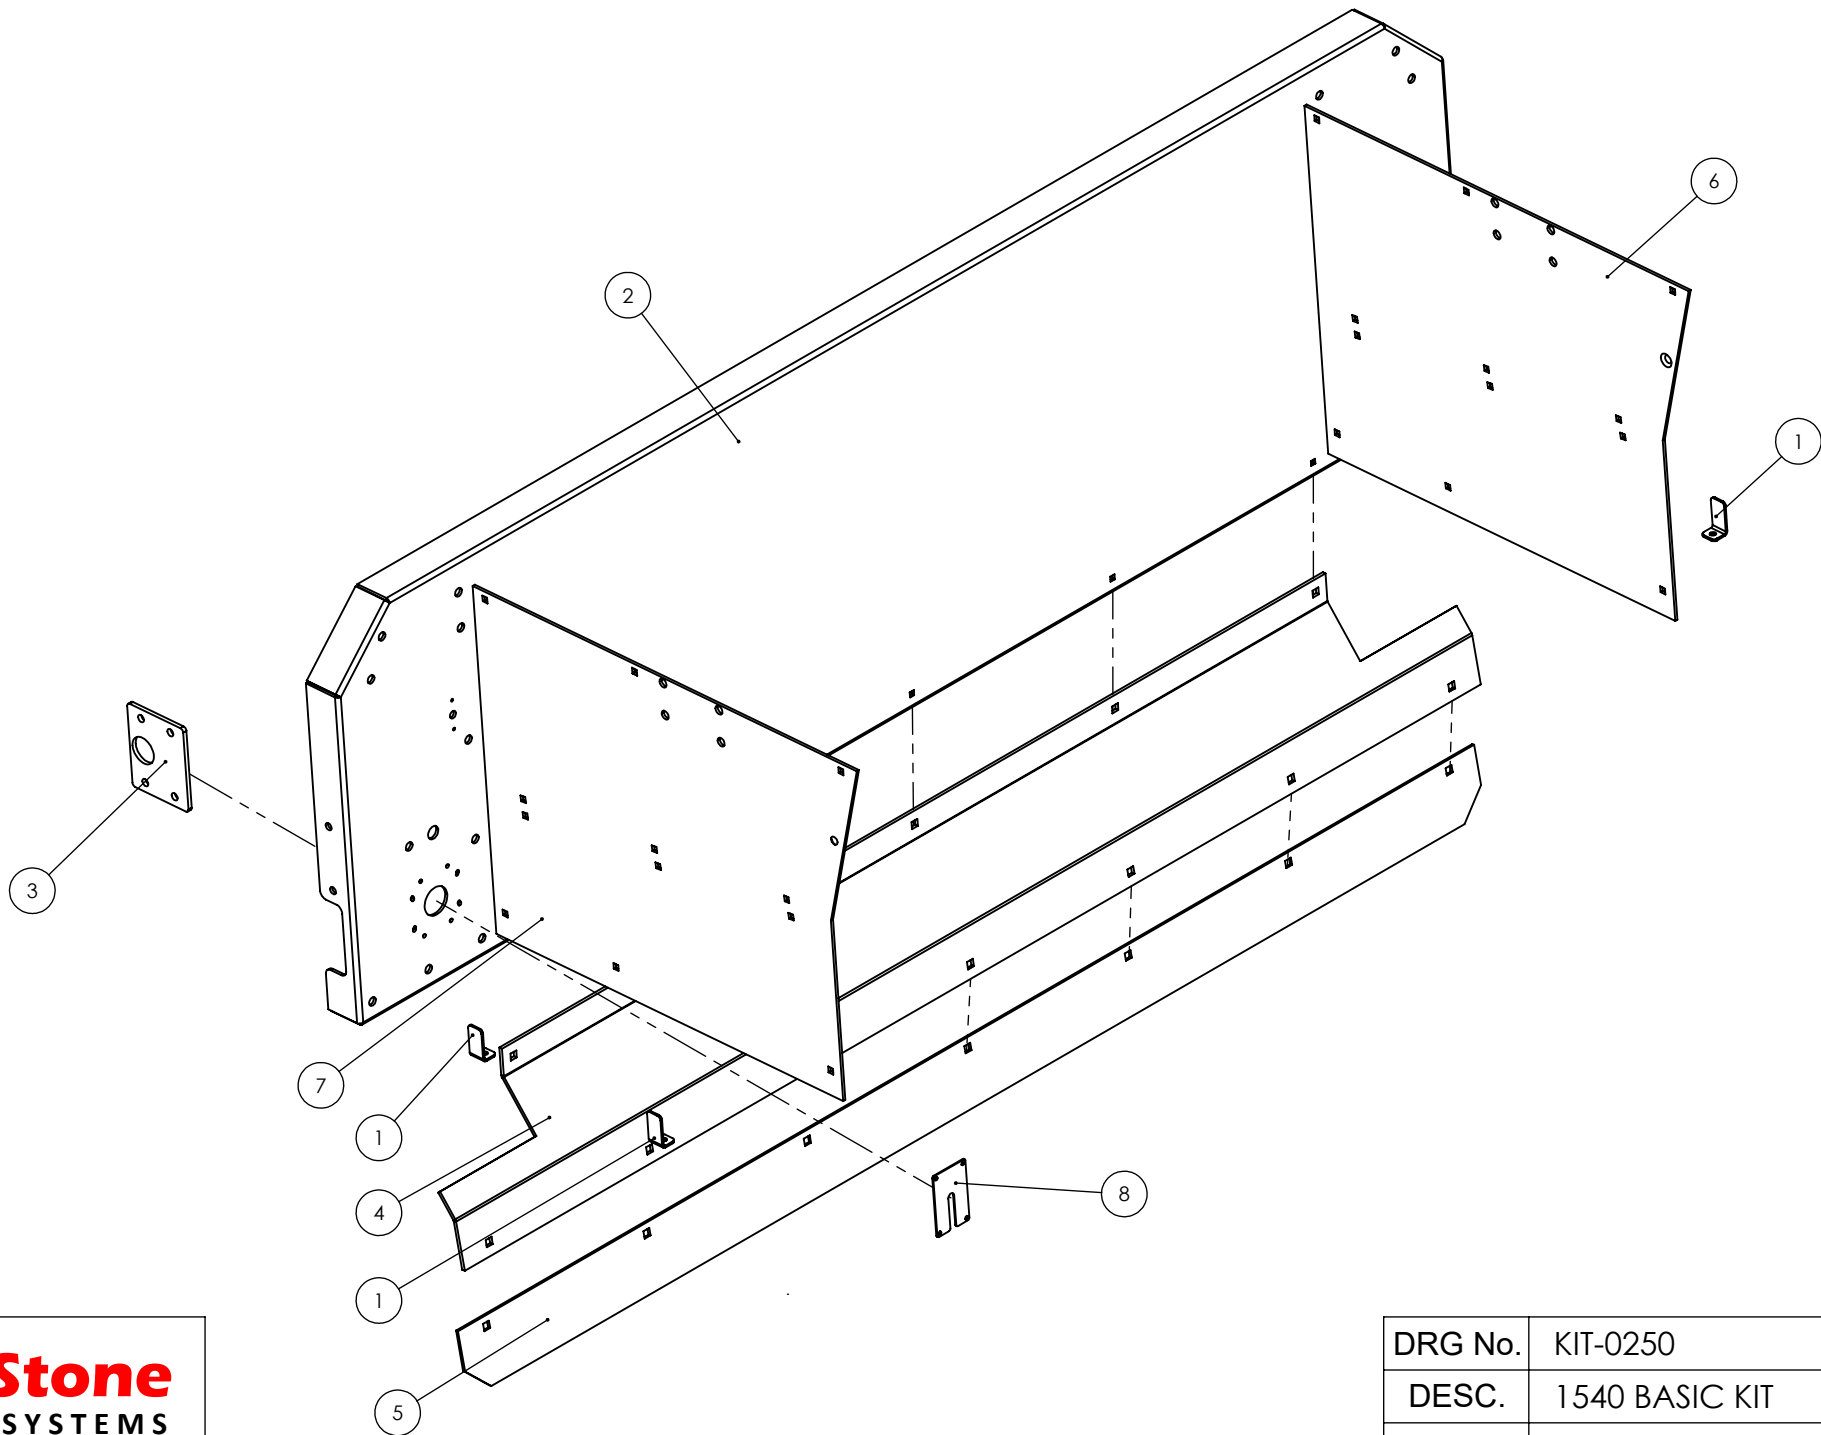

ScanStone
POTATO SYSTEMS

DRG No.	KIT-0250
DESC.	1540 BASIC KIT
SN	DS883-2022