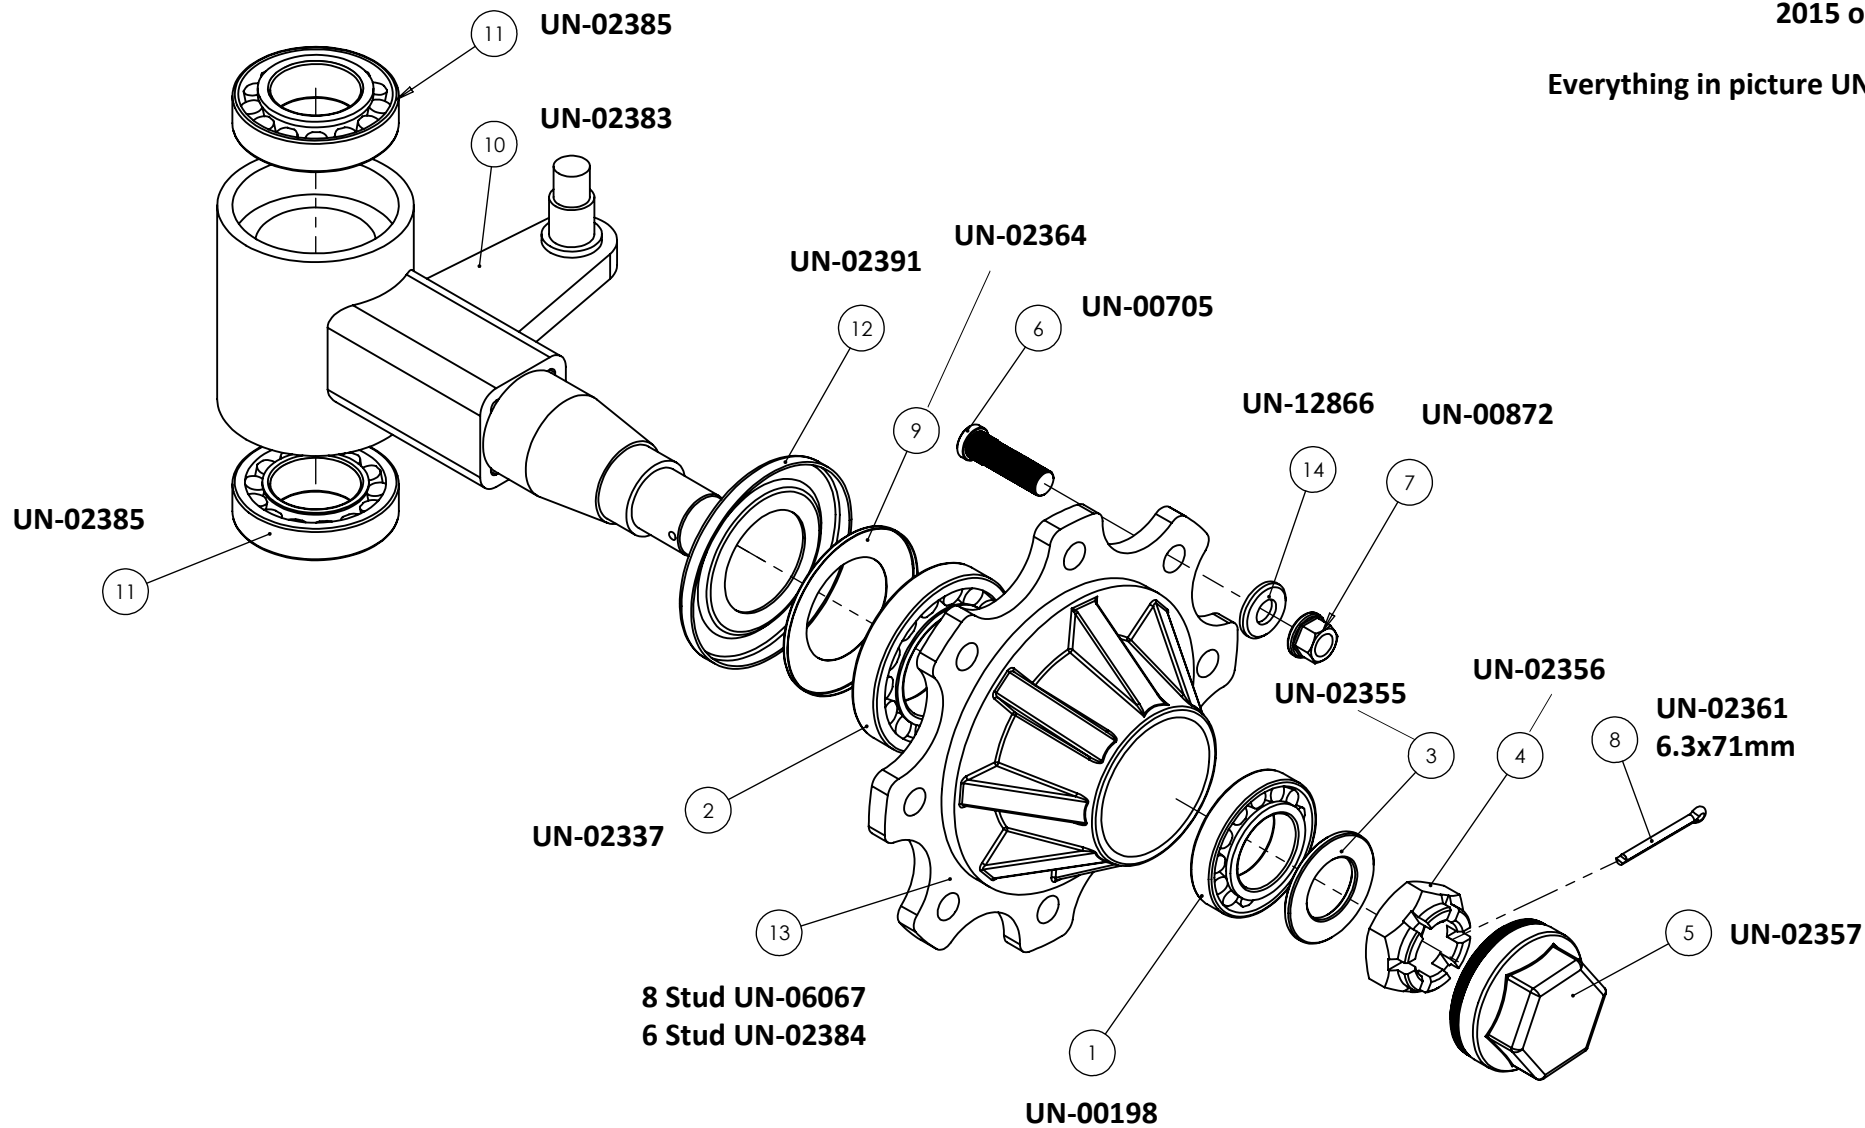

2015 onwards

Everything in picture UN-06066

DRG No.	UNBRAKED HUB ASSY
DESC.	UNBRAKED HUB ASSEMBLY
SN