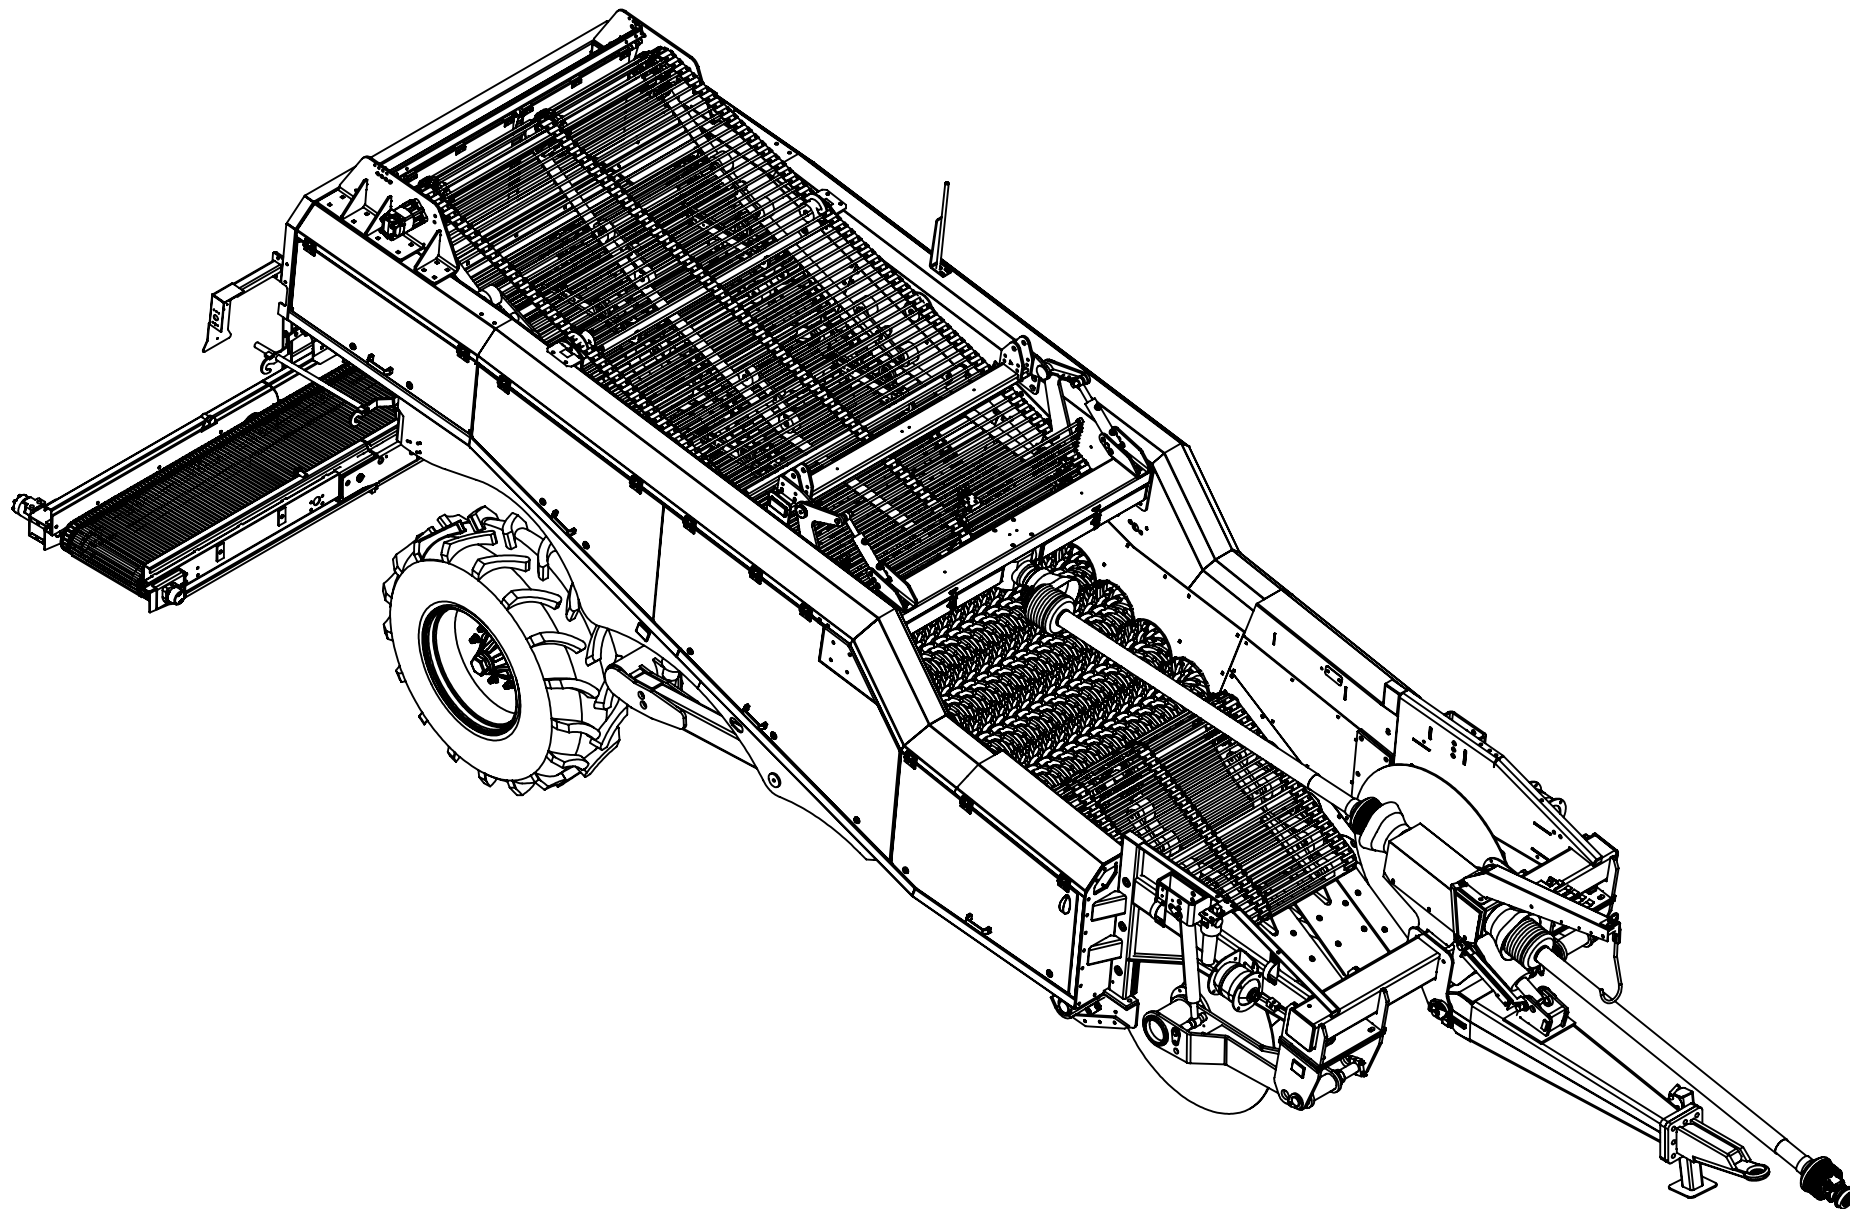

Parts Book

Serial No: DS883-2022
Model: ScanStone ECOSTAR NARROW (6215 ES)

ScanStone
POTATO SYSTEMS

DRG No.	
DESC.	DESTONER
SN	DS883-2022

ITEM NO.	PART NUMBER	DESCRIPTION	QTY.
1	KIT-0001	DRAWBAR ASSEMBLY	1
2	KIT-0023	1540 STAR OPEN HEAD	1
3	KIT-0025	DISC STEM KIT	1
5	KIT-0041	1540 MULTI SHARE	1
6	KIT-0055	ECOSTAR BOXES	1
8	KIT-0075	1540 LEVELLING AXLE	1
9	KIT-0085	ECOSTAR CARRIERS 1540	1
10	KIT-0104	6 STAR 1540 ROLLER KIT	1
11	KIT-0120	CROSS CONVEYOR	1
12	KIT-0122	CROSS CONVEYOR PARTS	1
13	KIT-0133	DRIVEN SCRUBBER COMMON PARTS	1
14	KIT-0135	SCRUBBER ARMS	1
15	KIT-0139	PRESSURE PADS	2
16	KIT-0155	STAR DOOR KIT	1
17	KIT-0175	6 STAR DRIVES	1
18	KIT-0195	6 STAR WEAR PLATE KIT	1
19	KIT-0214	ECOSTAR CENTRE	1
20	KIT-0224	750 GEARBOX MOUNT 1540	1
21	KIT-0250	1540 BASIC KIT	1
22	KIT-0261	ECOSTAR STAR INTERNALS	1
23	KIT-0265	40MM 6 STAR SECTION KIT	1
24	KIT-0281	STANDARD HYDRAULICS	1
25	KIT-0301	LINEAR SENSORS	1
26	KIT-0311	STANDARD ELECTRICAL	1
27	KIT-0313	CONTROL BOX	1
28	KIT-0344	ECOSTAR DECALS	1