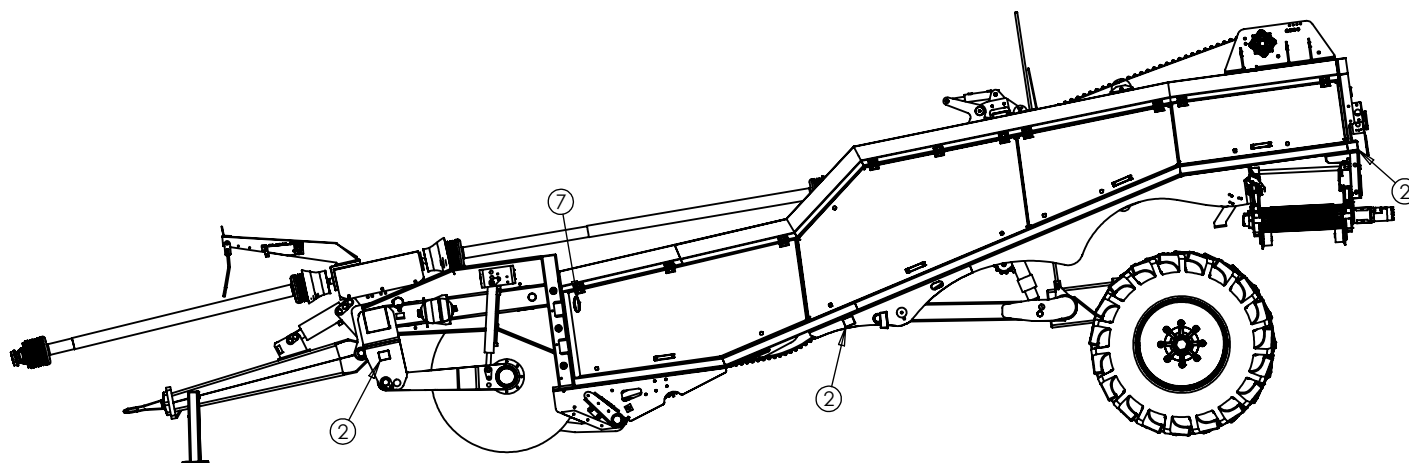

ScanStone
POTATO SYSTEMS

DRG No.	KIT-0311
DESC.	STANDARD ELECTRICAL
SN	DS883-2022