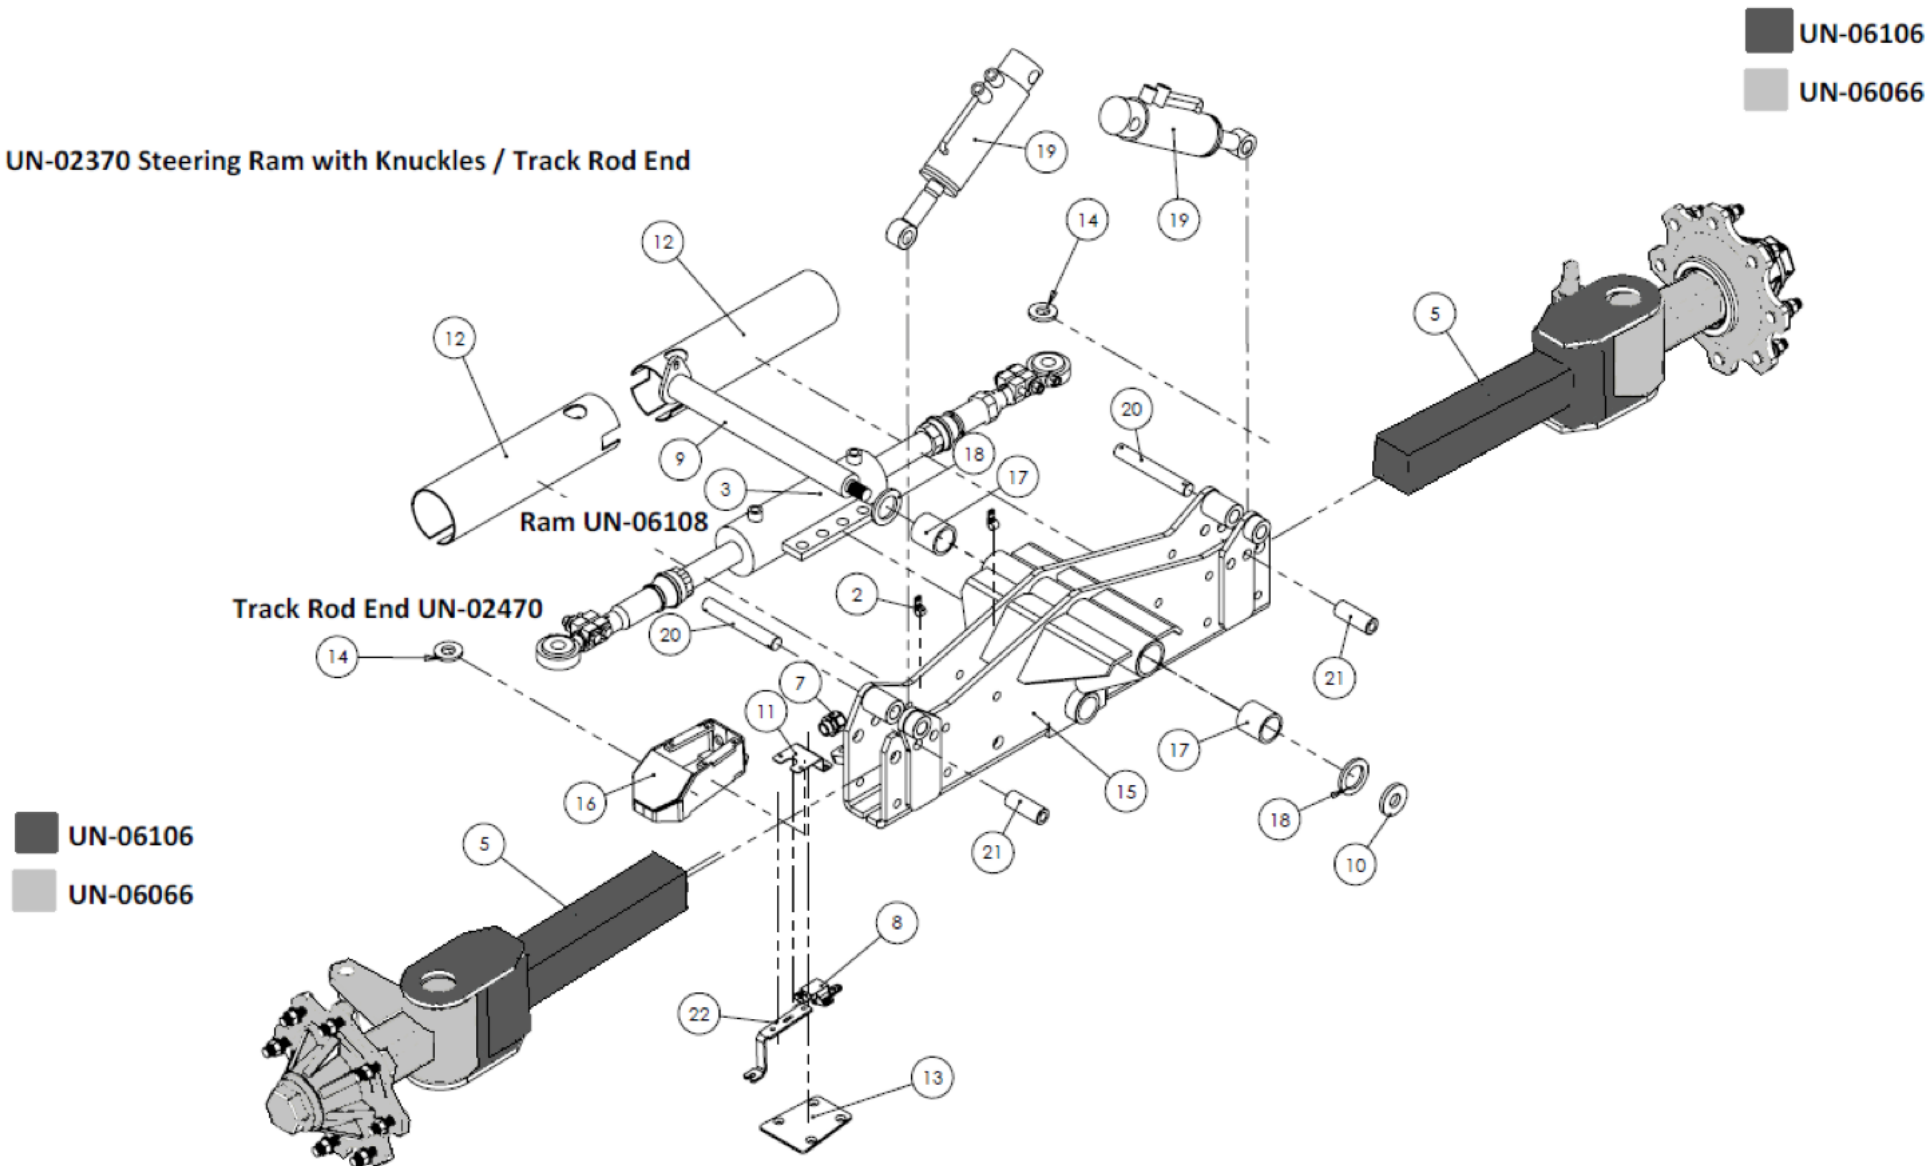

UN-02370 Steering Ram with Knuckles / Track Rod End

ScanStone
POTATO SYSTEMS

UN-06554 Complete LH Axle

UN-06555 Complete RH Axle

DRG No.	KIT-0067
DESC.	UNBRAKED AXLE NARROW
SN