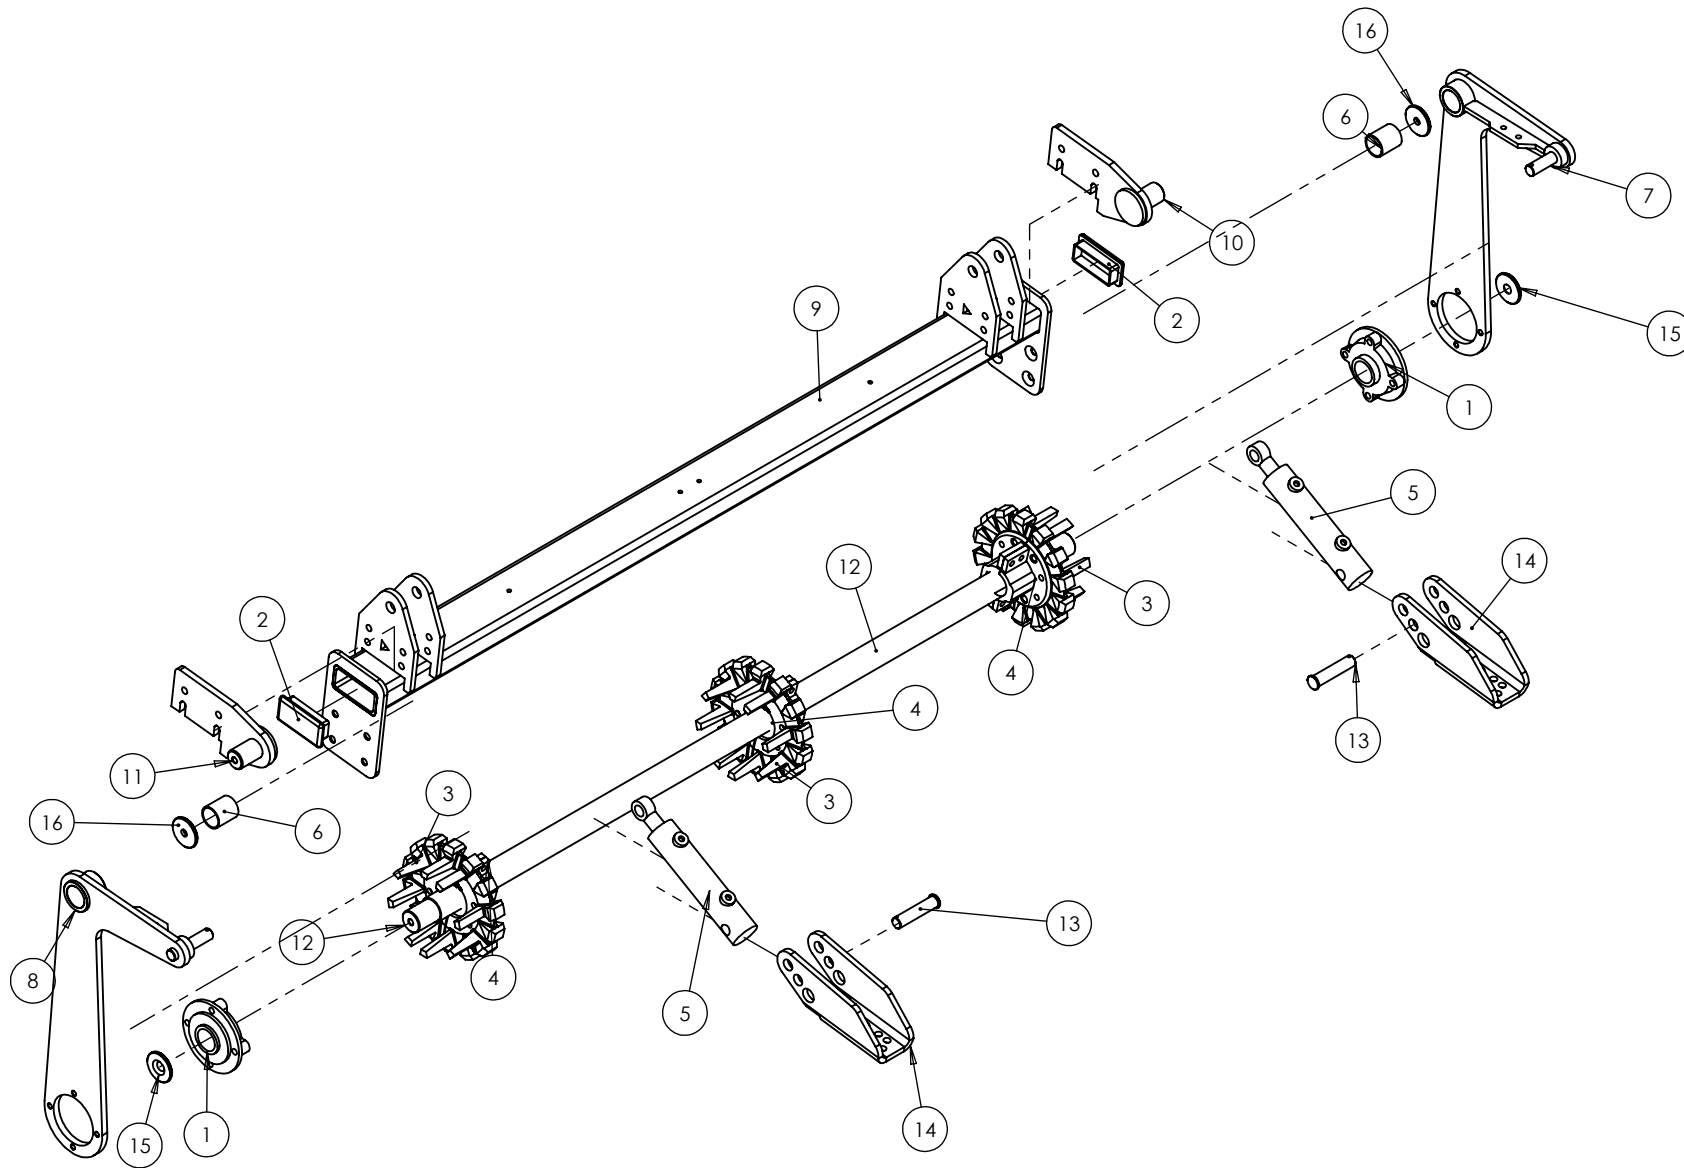

ScanStone
POTATO SYSTEMS

DRG No.	KIT-0135
DESC.	SCRUBBER ARMS
SN	DS883-2022