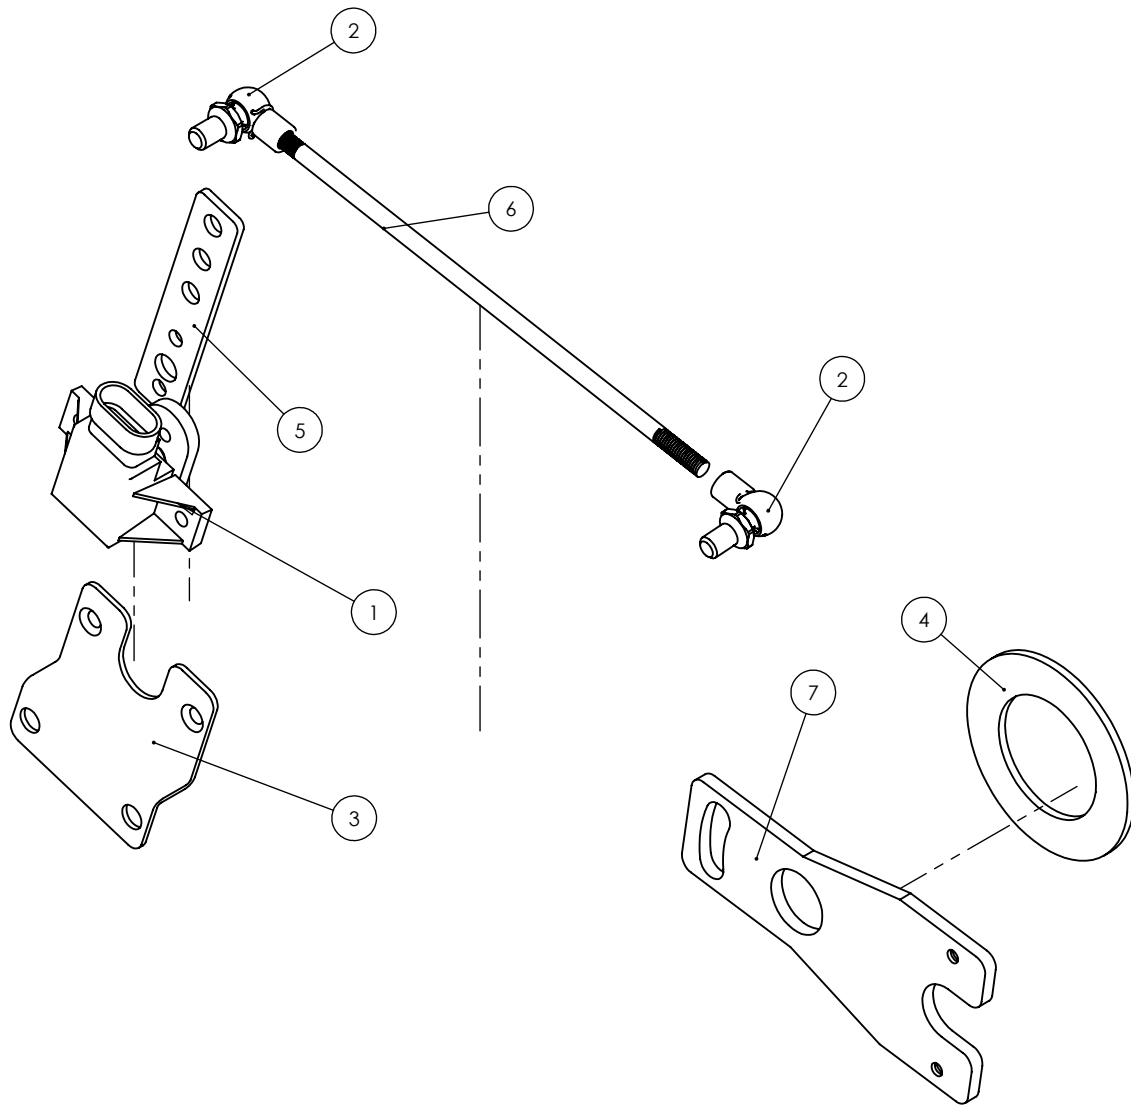

ScanStone
POTATO SYSTEMS

DRG No.	KIT-0301
DESC.	LINEAR SENSORS
SN	DS883-2022