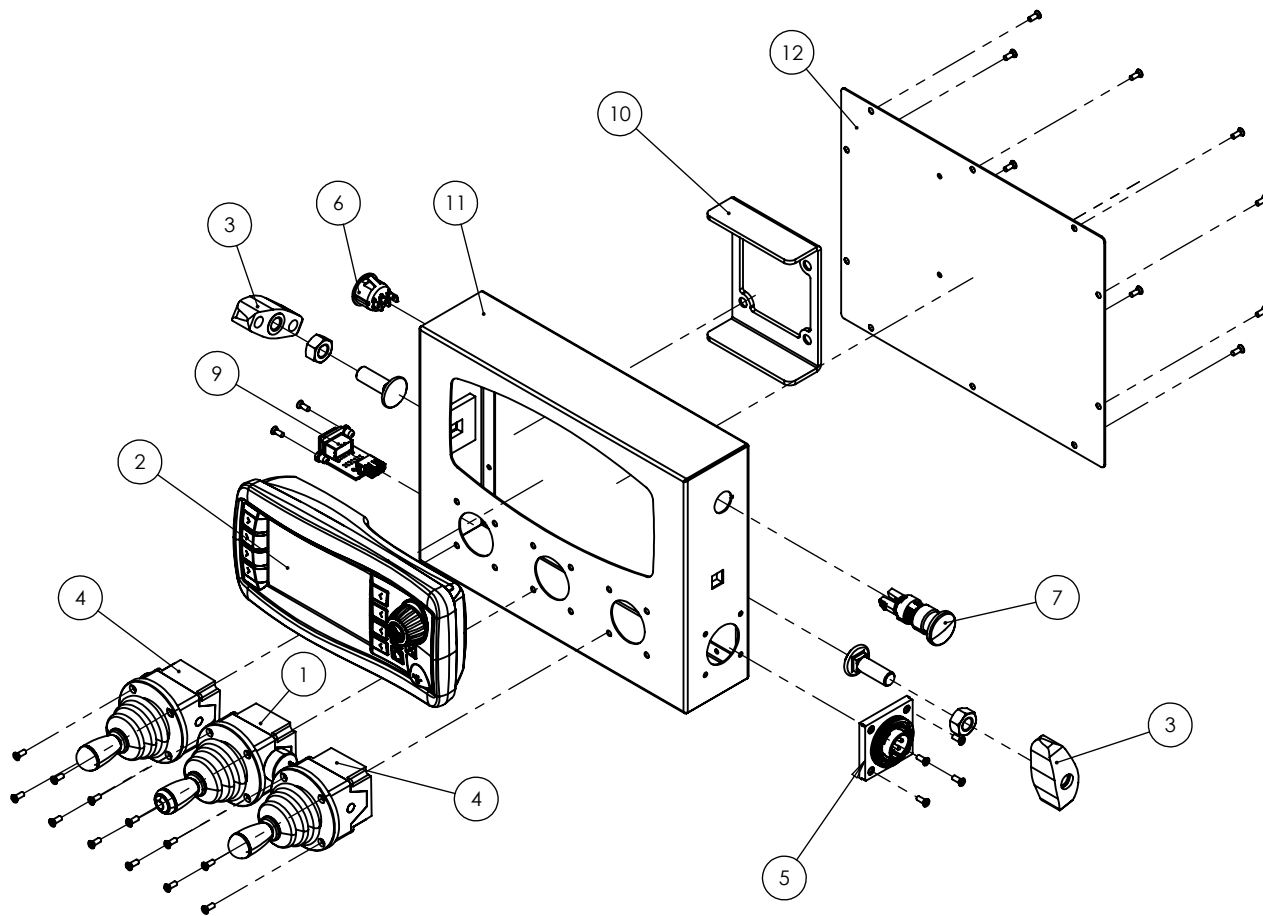

ScanStone
POTATO SYSTEMS

DRG No.	KIT-0313
DESC.	CONTROL BOX
SN	DS883-2022