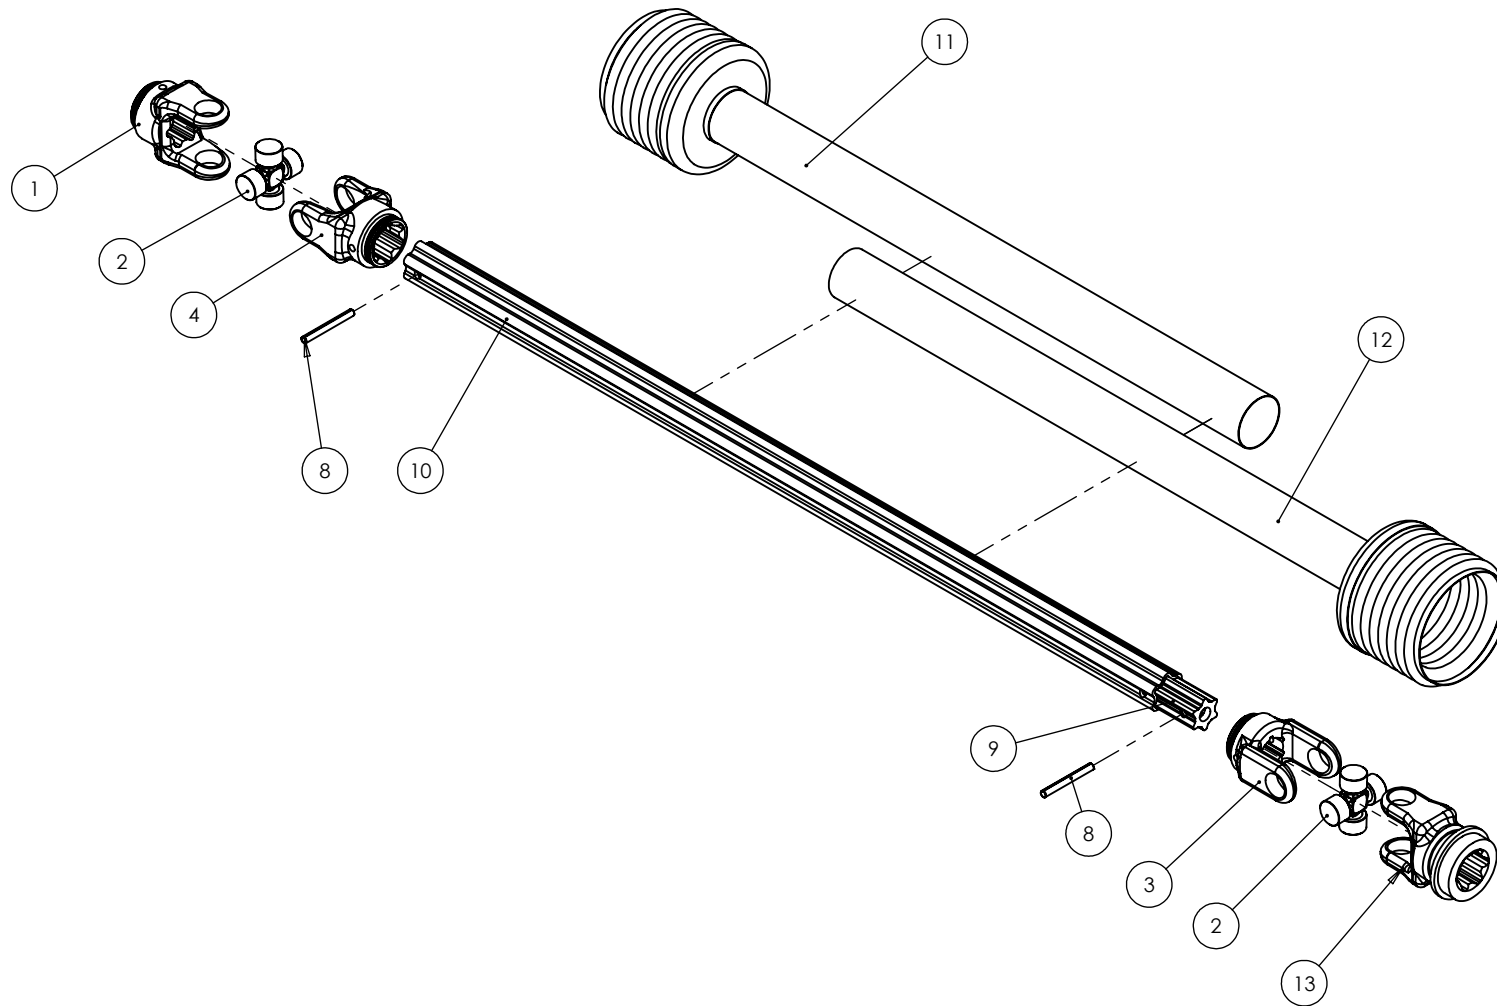

ScanStone
POTATO SYSTEMS

DRG No.	UN-00500
DESC.	TRACTOR PTO
SN	DS883-2022