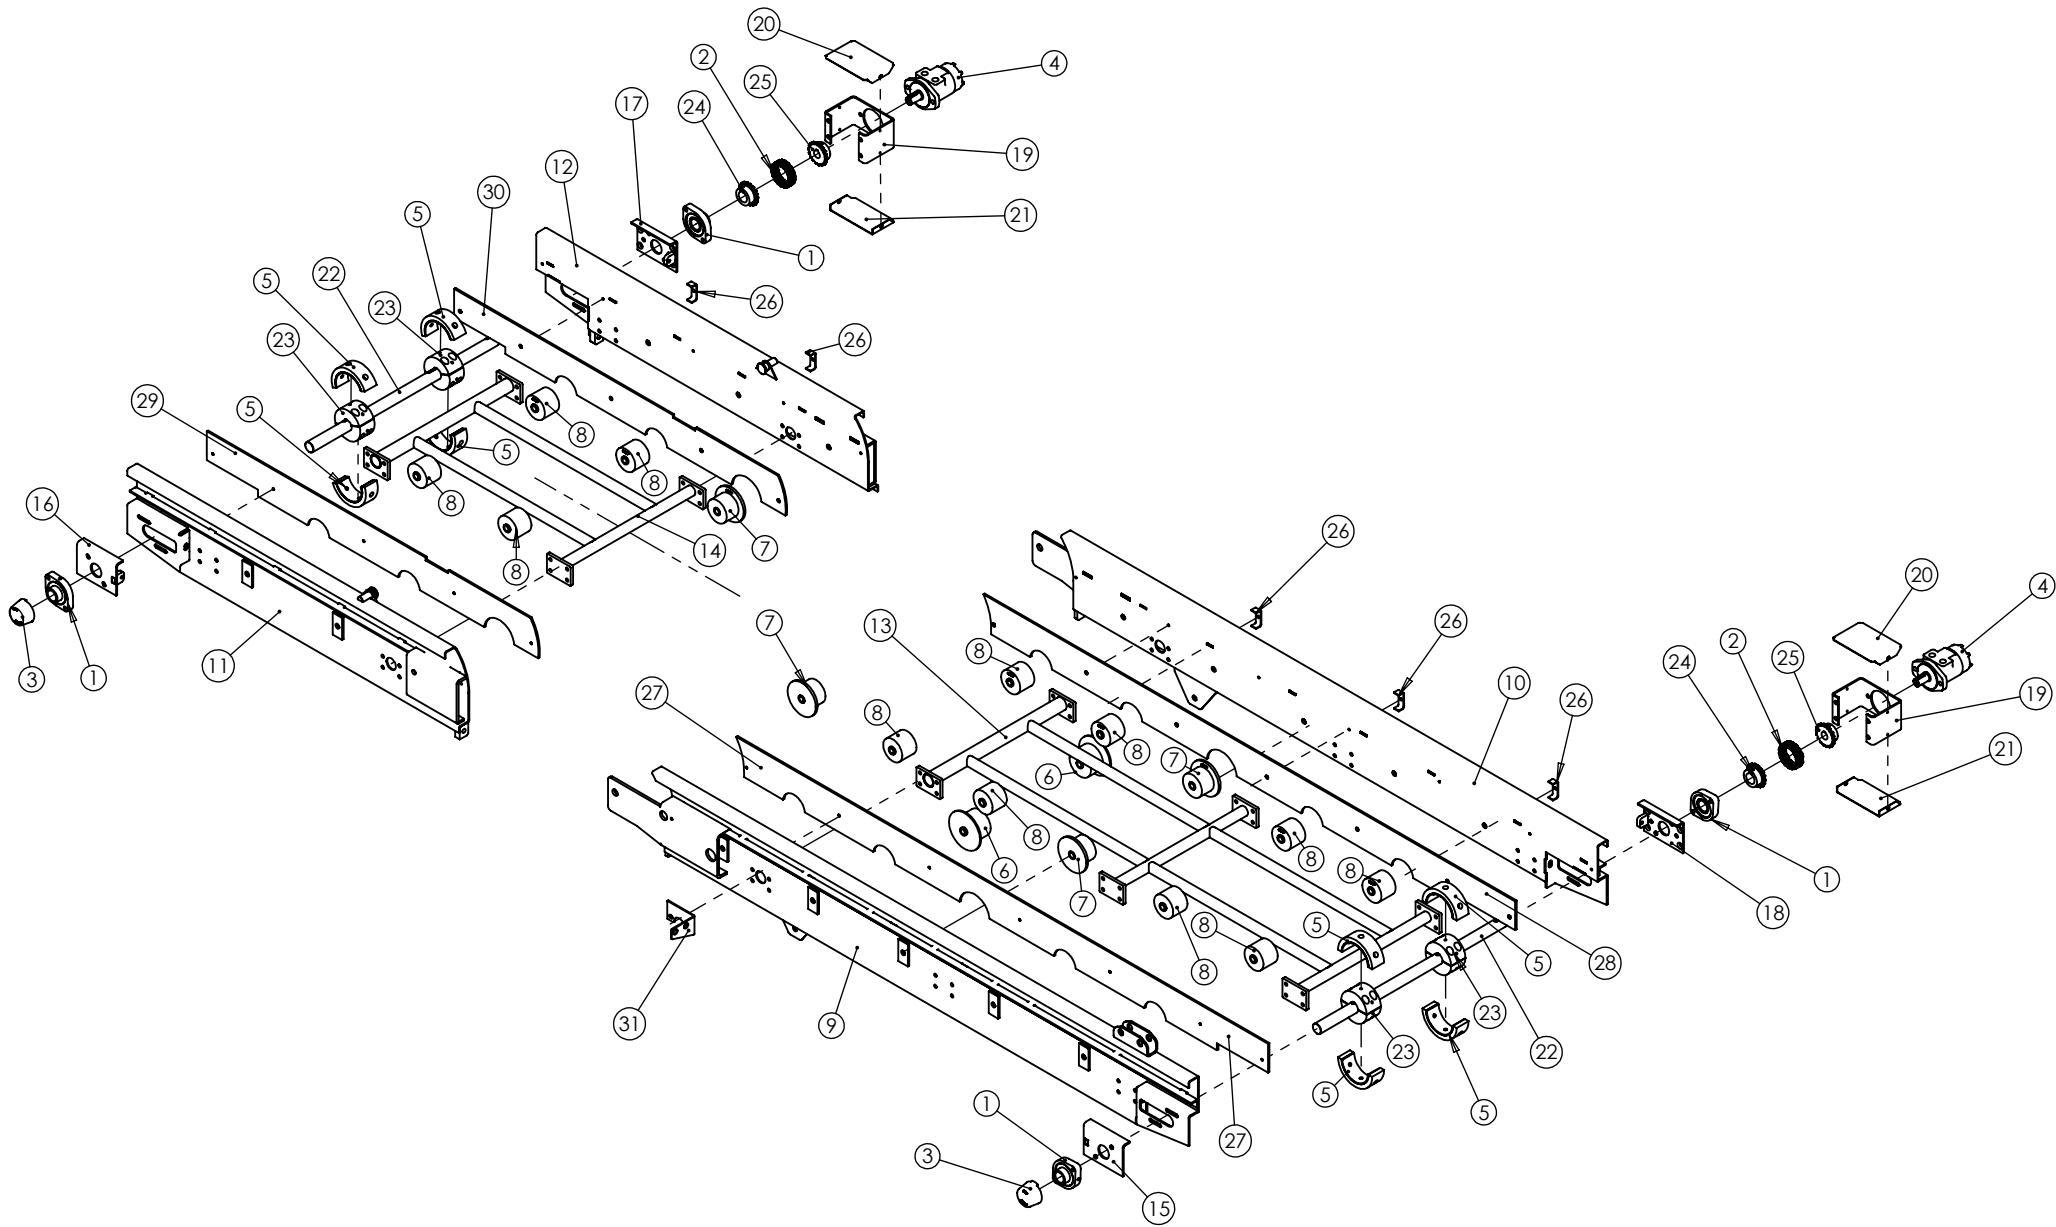

DRG No.	KIT-0077
DESC.	1540 LEVELLING AXLE
SN	DS883-2022

ScanStone
POTATO SYSTEMS

DRG No.	KIT-0085
DESC.	ECOSTAR CARRIERS 1540
SN	DS883-2022

ITEM NO.	PART NUMBER	DESCRIPTION	QTY.
1	UN-00041	KEY	1
2	UN-00042	KEY	2
3	UN-00247	BEARING	2
4	UN-00795	KEY	1
5	UN-01730	FELT WASHER	2
6	UN-03016	HUB	4
7	UN-03030	FLANGED RUBBER ROLLER	8
8	UN-03035	ROLLER - PLAIN RUBBER	7
9	UN-03038	ROLLER, RUBBER, PLAIN, NARROW	16
10	UN-08014	BEARING BUSH	2
11	UN-10053	WEB DRIVE SHAFT (COMMON)	1
12	UN-10063	LONG BEARING BUSH	2
13	UN-10266	ROLLER GUARD BACKPLATE	6
14	UN-10327	ROLLER CARRIER WELDMENT	1
15	UN-10333	ROLLER CARRIER WELDMENT	1
16	UN-10338	ROLLER CARRIER WELDMENTS	1
17	UN-10343	SPACER	21
18	UN-10480	DEFLECTOR WASHER	4
19	UN-10481	TENSIONER SCREW ASSY	2
20	UN-10484	BACK PLATE	2
21	UN-10507	SOIL DEFLECTOR LH	1
22	UN-10508	SOIL DEFLECTOR RH	1
23	UN-13975	ROLLER PLATE	2

DRG No.	KIT-0085
DESC.	ECOSTAR CARRIERS 1540
SN	DS883-2022

ScanStone
POTATO SYSTEMS

DRG No.	KIT-0120
DESC.	CROSS CONVEYOR
SN	DS883-2022

ITEM NO.	PART NUMBER	DESCRIPTION	QTY.
1	UN-00199	BEARING	4
2	UN-00423	DUPLEX CHAIN	2
3	UN-00587	BEARING CAP	2
4	UN-00886	MOTOR	2
5	UN-02975	DRIVE SHOE	8
6	UN-03030	FLANGED RUBBER ROLLER	2
7	UN-03032	FLANGED CAST ROLLER	4
8	UN-03033	PLAIN CAST ROLLER	12
9	UN-10600	LONG SIDE LH	1
10	UN-10601	LONG SIDE RH	1
11	UN-10615	SHORT SIDE LH	1
12	UN-10616	SHORT SIDE RH	1
13	UN-10630	LONG CROSSTIE WELDMENT	1
14	UN-10638	SHORT SUPPORT	1
15	UN-10640	BEARING MOUNT LH	1
16	UN-10641	BEARING MOUNT RH	1
17	UN-10646	BEARING MOUNT PLATE RH	1
18	UN-10647	BEARING MOUNT RH	1
19	UN-10651	MOTOR MOUNT	2
20	UN-10652	TOP COVER	2
21	UN-10653	BOTTOM COVER	2
22	UN-10654	DRIVE SHAFT	2
23	UN-10660	DRIVE SHOE HUB	4
24	UN-10661	DRIVE SPROCKET	2
25	UN-10662	DRIVE SPROCKET	2
26	UN-10663	PIPE CLAMP	5
27	UN-10686	WEAR STRIP LONG LH (STEEL)	1
28	UN-10687	WEAR STRIP LONG RH (STEEL)	1
29	UN-10688	WEAR STRIP LONG LH (STEEL)	1
30	UN-10689	WEAR STRIP LONG LH (STEEL)	1
31	UN-10700	HOSE MOUNT BRACKET	1