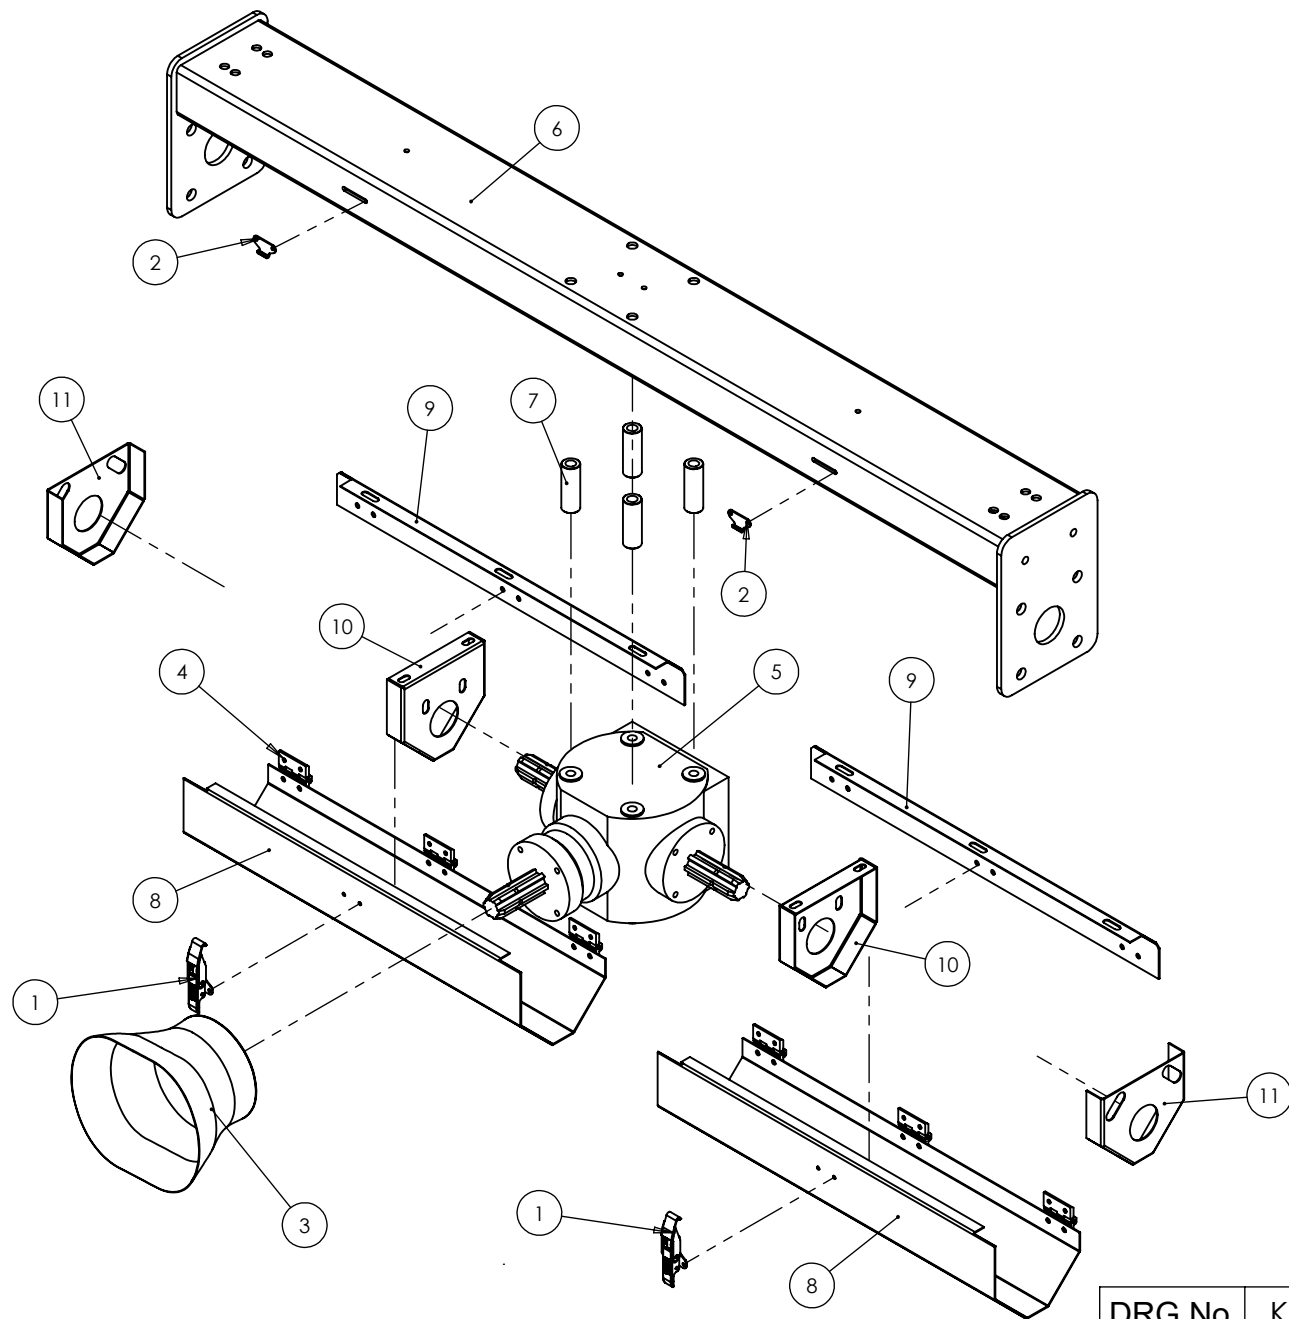

ScanStone
POTATO SYSTEMS

DRG No.	KIT-0224
DESC.	750 GEARBOX MOUNT 1540
SN	DS883-2022