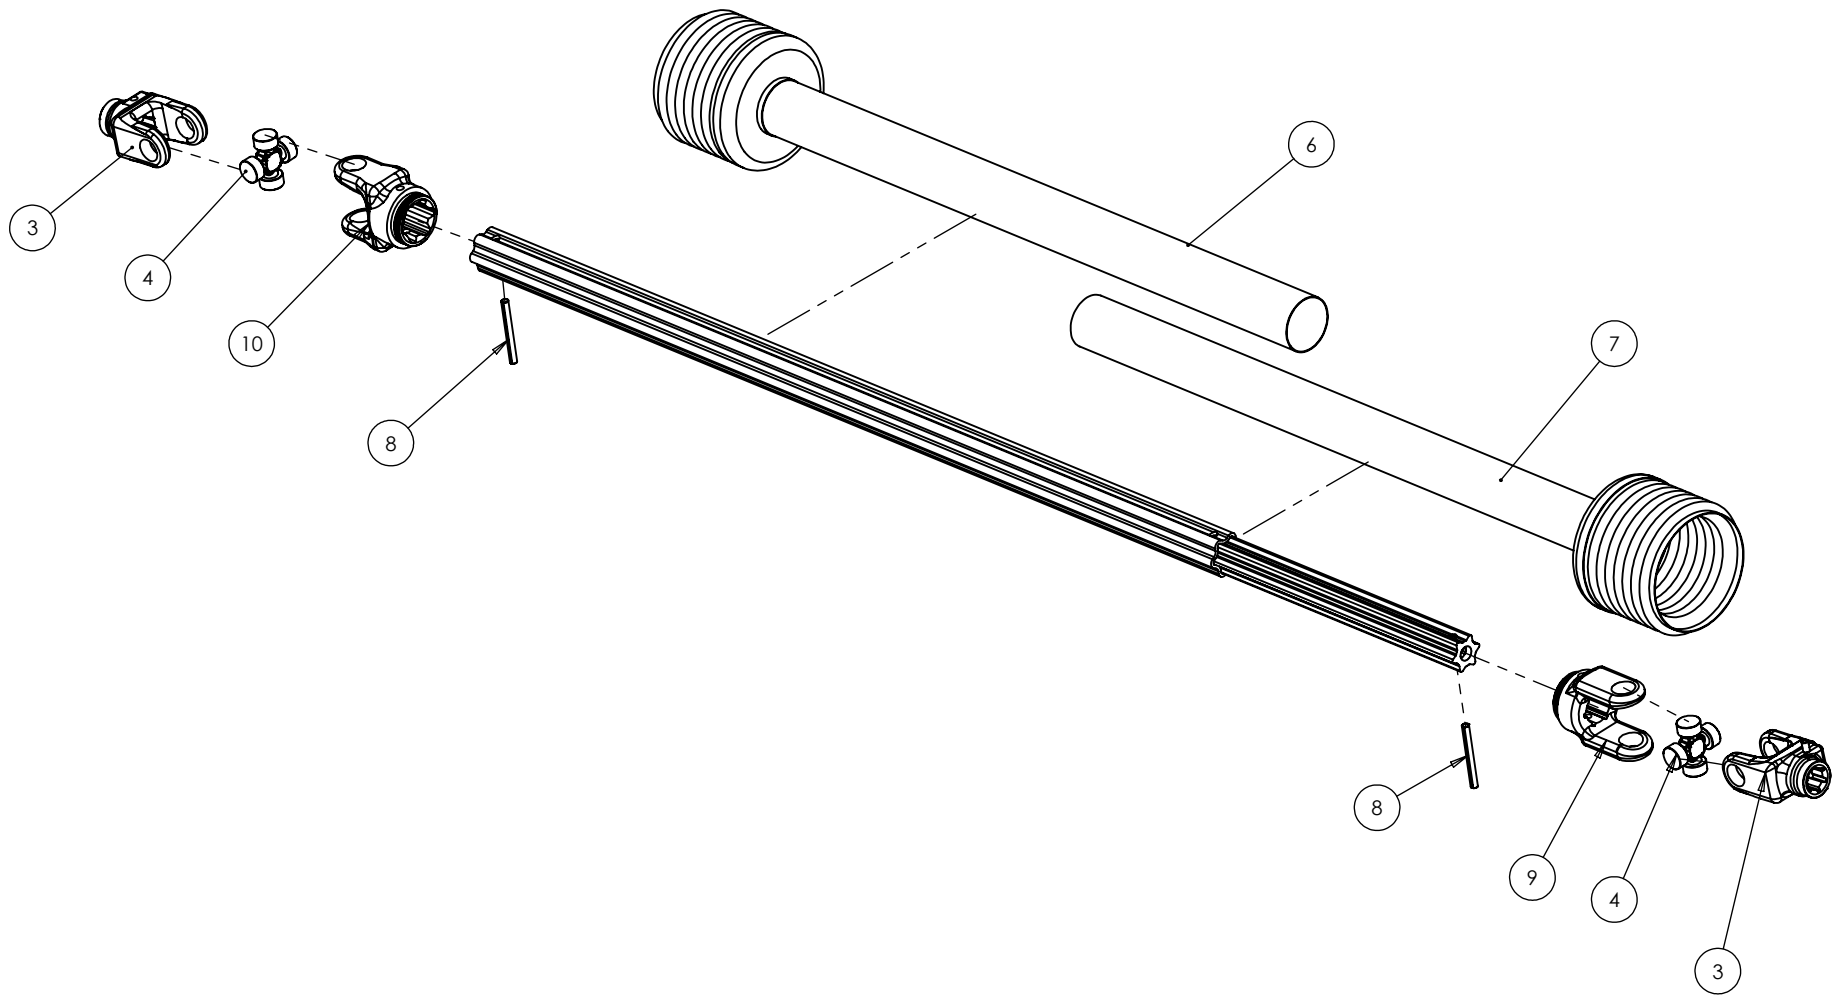

ScanStone
POTATO SYSTEMS

DRG No.	UN-00502
DESC.	MAIN PTO STAR MACHINE
SN	DS883-2022