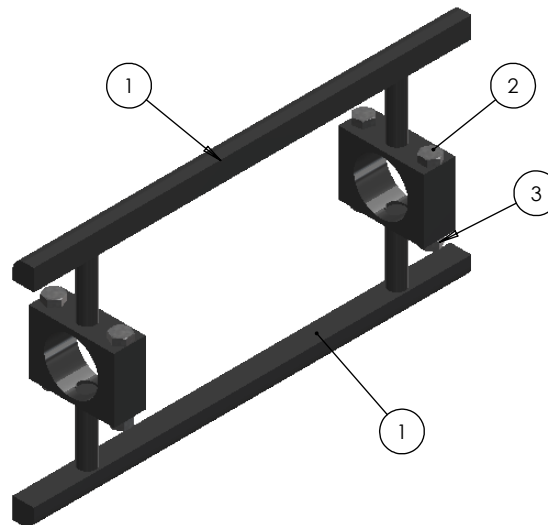

ITEM	PART NUMBER	DESCRIPTION	WEB TYPE	QTY. PER WEB
1	UN-13822	37/43 MAIN WEB CLEANER	3 BELT	2 PAIRS
1	UN-13962	37/43mm WEB CLEANER	4 BELT	3 PAIRS
1	UN-19352	37/43 WEB CLEANER 50mm SHAFT	3 BELT	2 PAIRS
1	UN-19355	37/43 MAIN WEB CLEANER	4 BELT	3 PAIRS
2	UN-B1M10X75	M10 BOLT		A/R
3	UN-N3M10	M10 NUT		A/R

DRG No.	1535 WEB LIST
DESC.	WEB CLEANERS
SN	DS883-2022