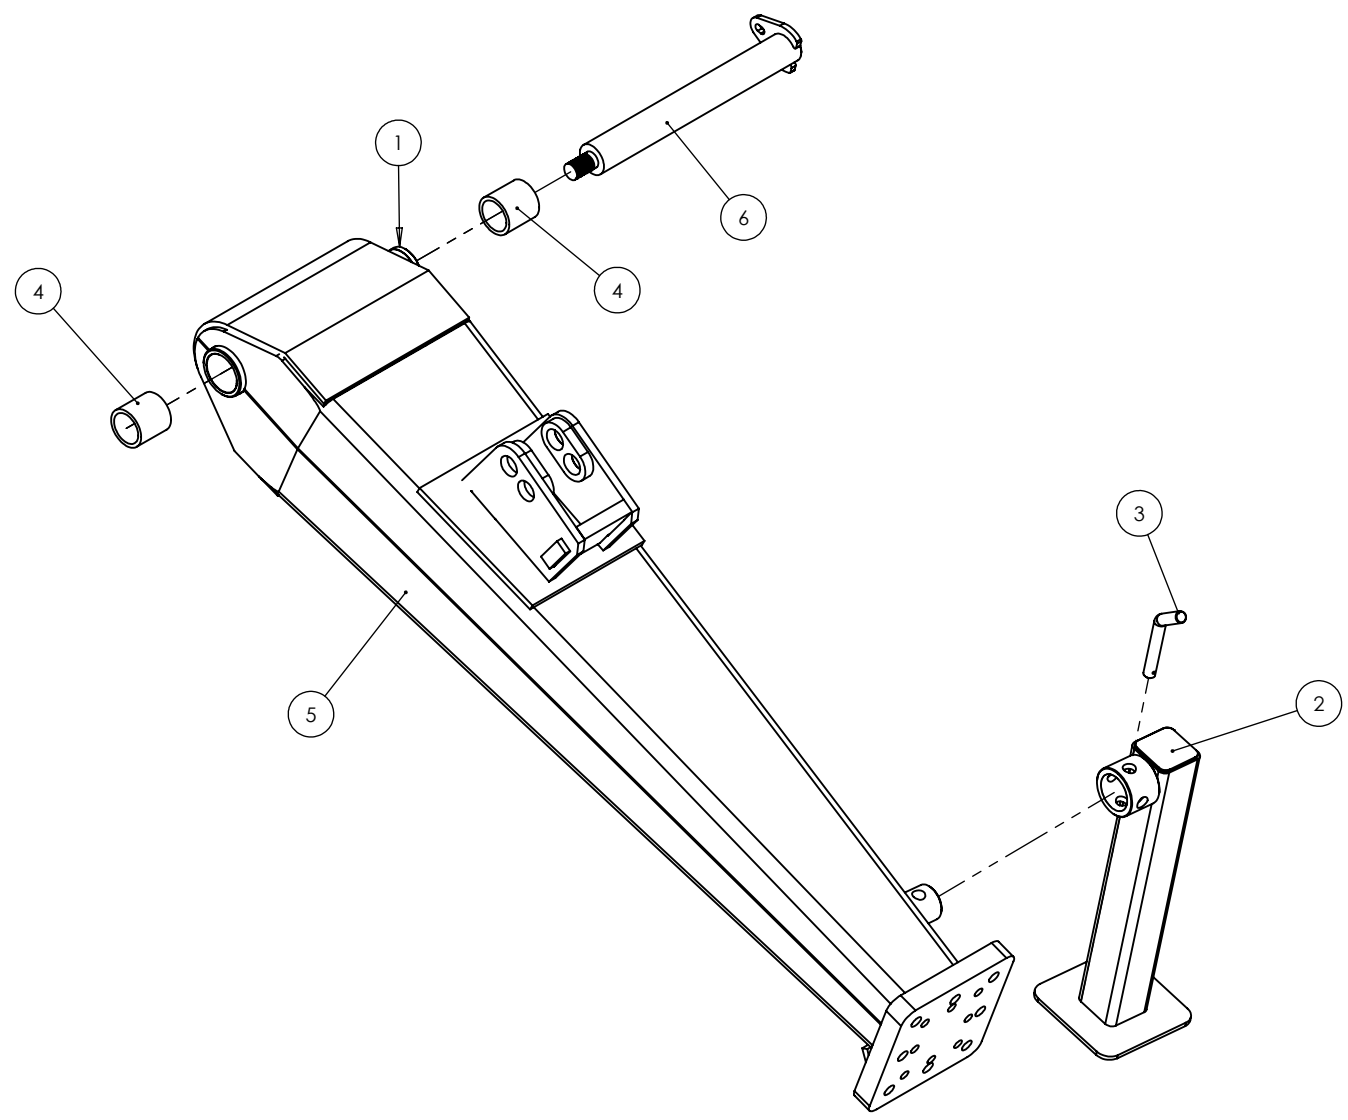

ScanStone
POTATO SYSTEMS

DRG No.	KIT-0001
DESC.	DRAWBAR ASSEMBLY
SN	DS883-2022