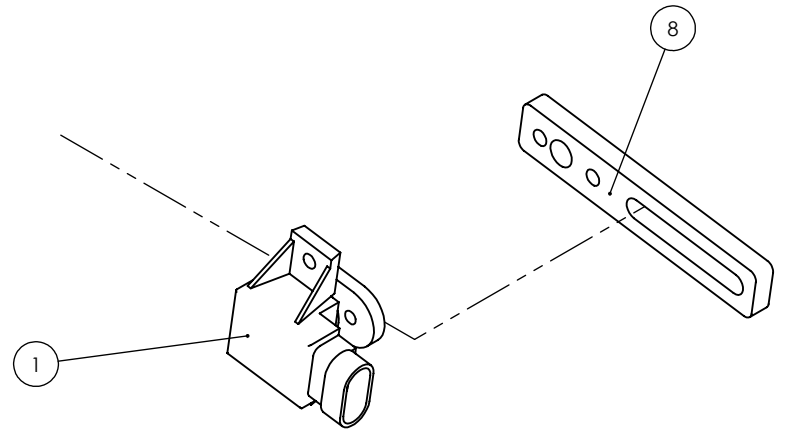

ScanStone
POTATO SYSTEMS

DRG No.	KIT-0301
DESC.	LINEAR SENSORS
SN	DS883-2022