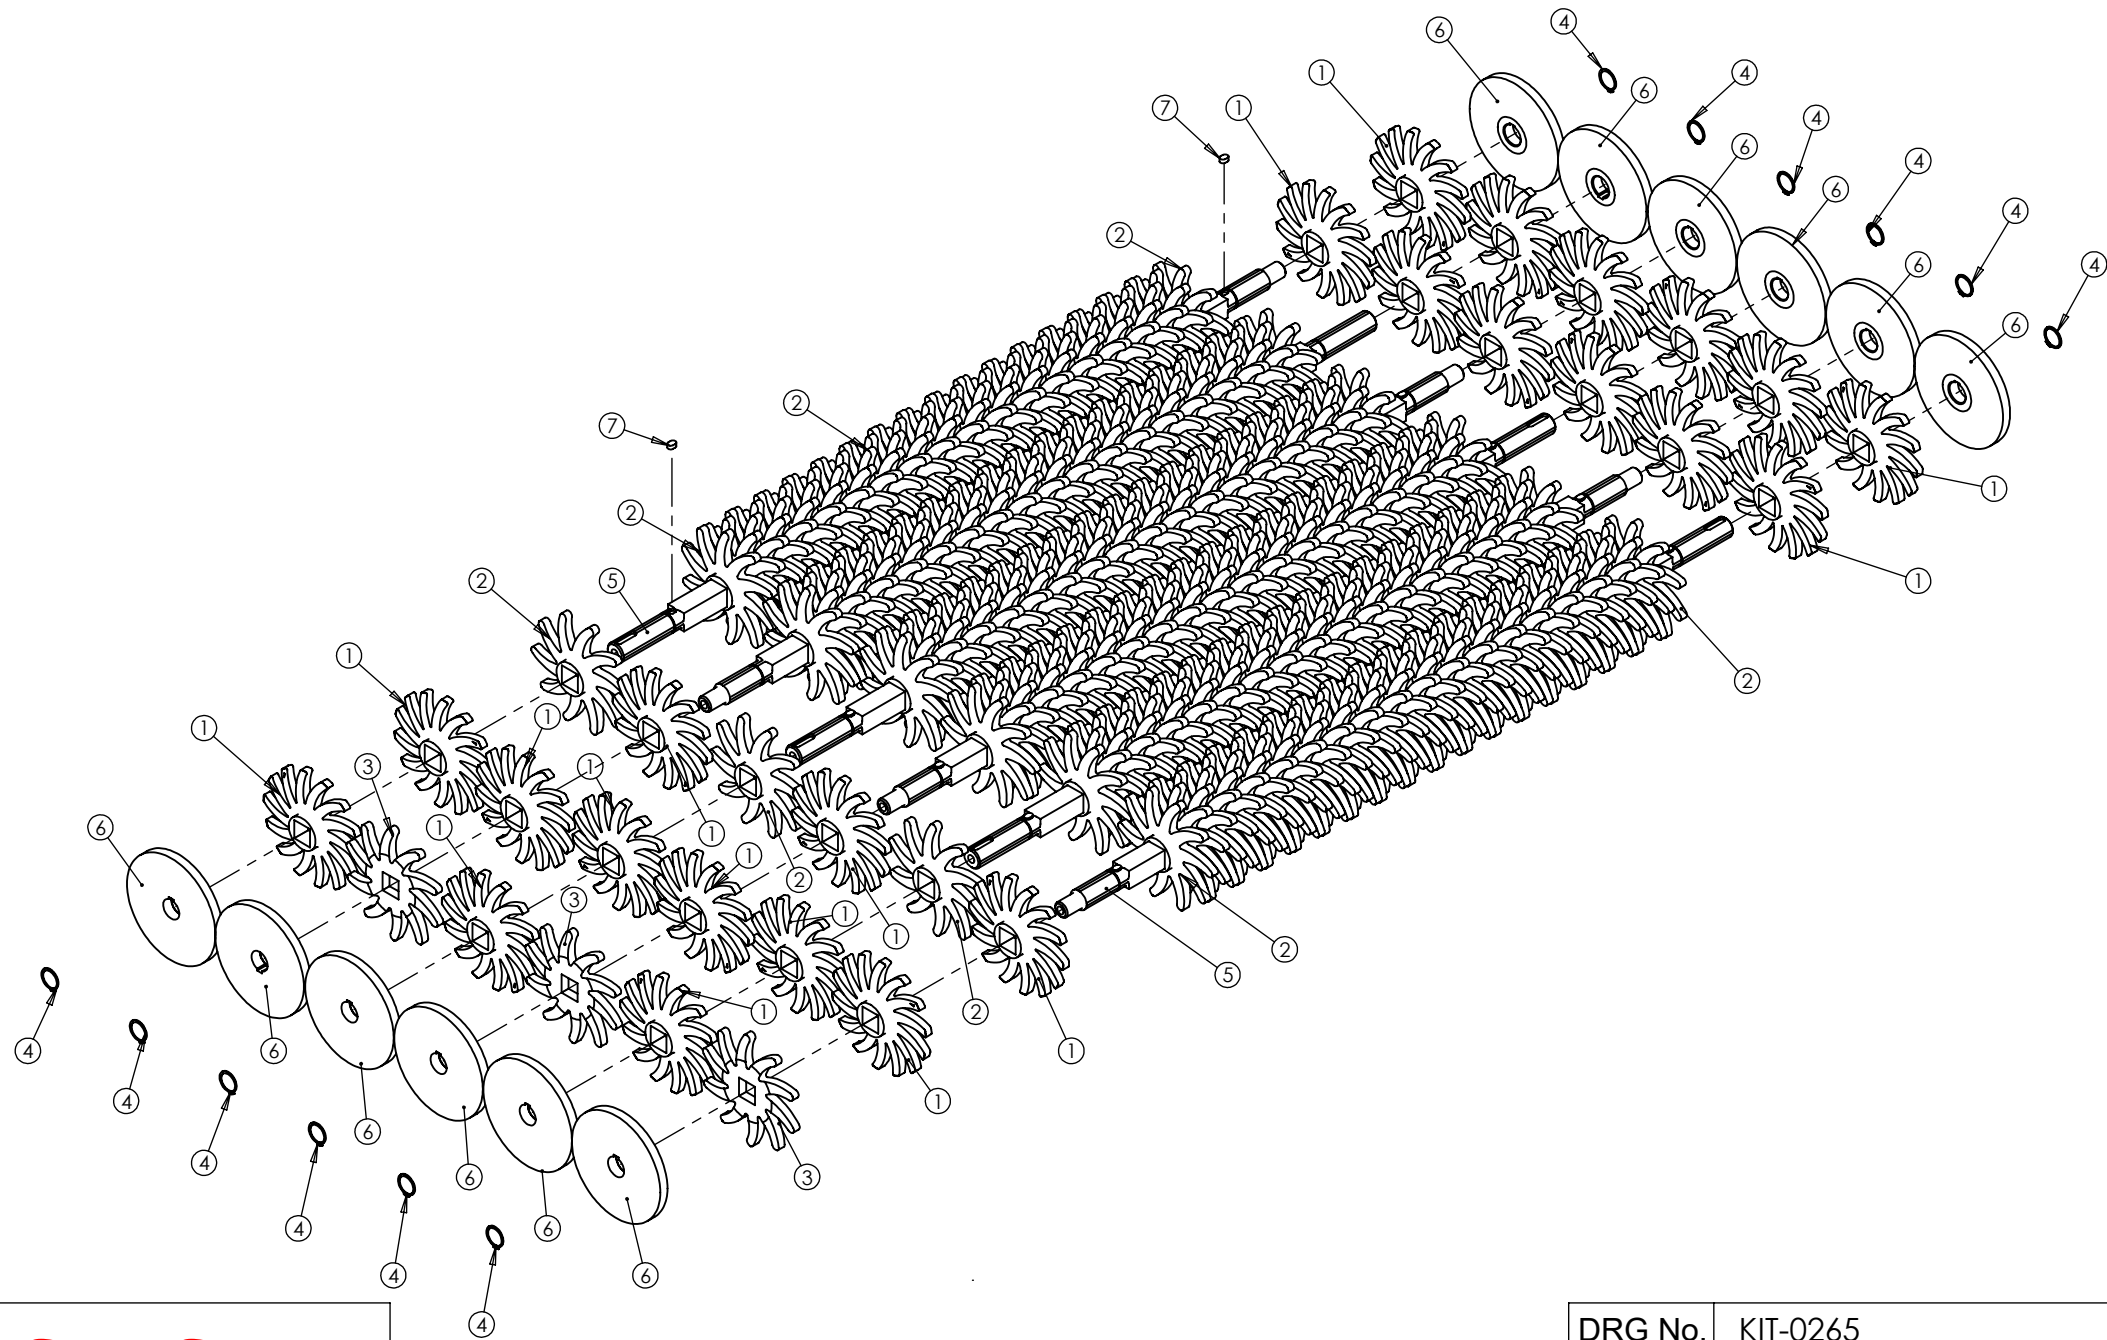

ScanStone
POTATO SYSTEMS

DRG No.	KIT-0265
DESC.	40MM 6 STAR SECTION KIT
SN	DS883-2022