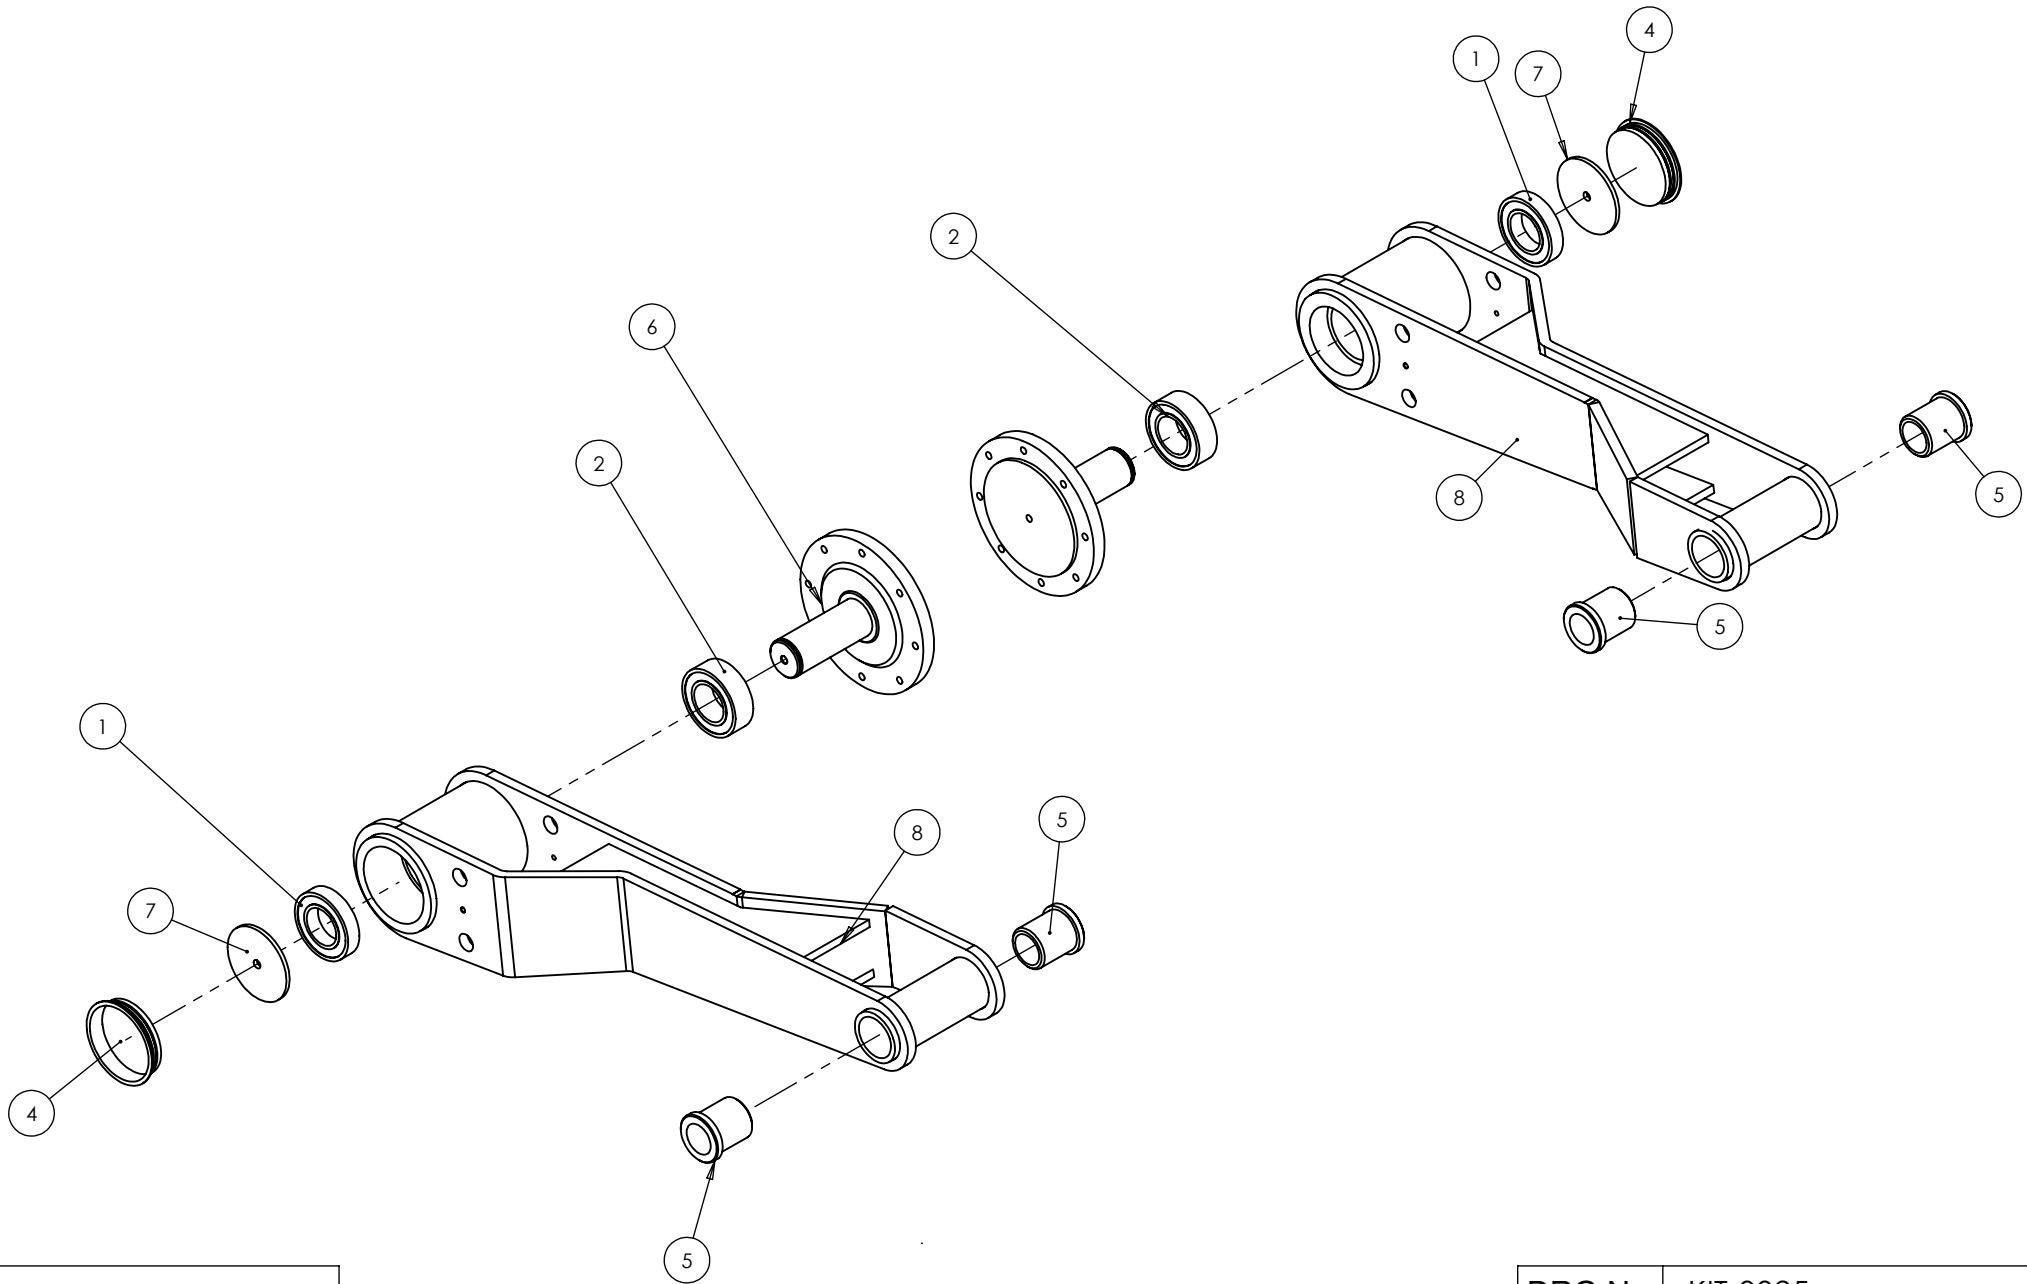

DRG No.	KIT-0023
DESC.	1540 STAR OPEN HEAD
SN	DS883-2022

ITEM NO.	PART NUMBER	DESCRIPTION	QTY.
71	UN-19450	FRONT CROSSMEMBER WELDMENT	1
72	UN-19460	TOP RAM PIN WELDMENT	1
73	UN-19465	BOTTOM PIN WELDMENT	1
74	UN-19470	INDICATOR INNER WELDMENT	1
75	UN-19475	INDICATOR OUTER WELDMENT	1
76	UN-19602	DISC RAM	2
77	UN-19608	50mm SPACER	4
78	UN-19609	20mm SPACER	4
79	UN-19612	RAM PIN WELDMENT	2

DRG No.	KIT-0023
DESC.	1540 STAR OPEN HEAD
SN	DS883-2022

BLANK PAGE

DRG No.	KIT-0023
DESC.	1540 STAR OPEN HEAD
SN	DS883-2022

ScanStone
POTATO SYSTEMS

DRG No.	KIT-0025
DESC.	DISC STEM KIT
SN	DS883-2022

ITEM NO.	PART NUMBER	DESCRIPTION	QTY.
1	UN-01437	BEARING (NARROW)	2
2	UN-01661	BEARING (WIDE)	2
3	UN-01669	EXTERNAL CIRCLIP (NOT ILLUSTRATED)	2
4	UN-01981	PLASTIC PLUG	2
5	UN-10287	AXLE PIVOT BUSH	4
6	UN-12330	DISC MOUNT SPINDLE	2
7	UN-12332	SEAL WASHER	2
8	UN-19604	DISC STEM WELDMENT	2