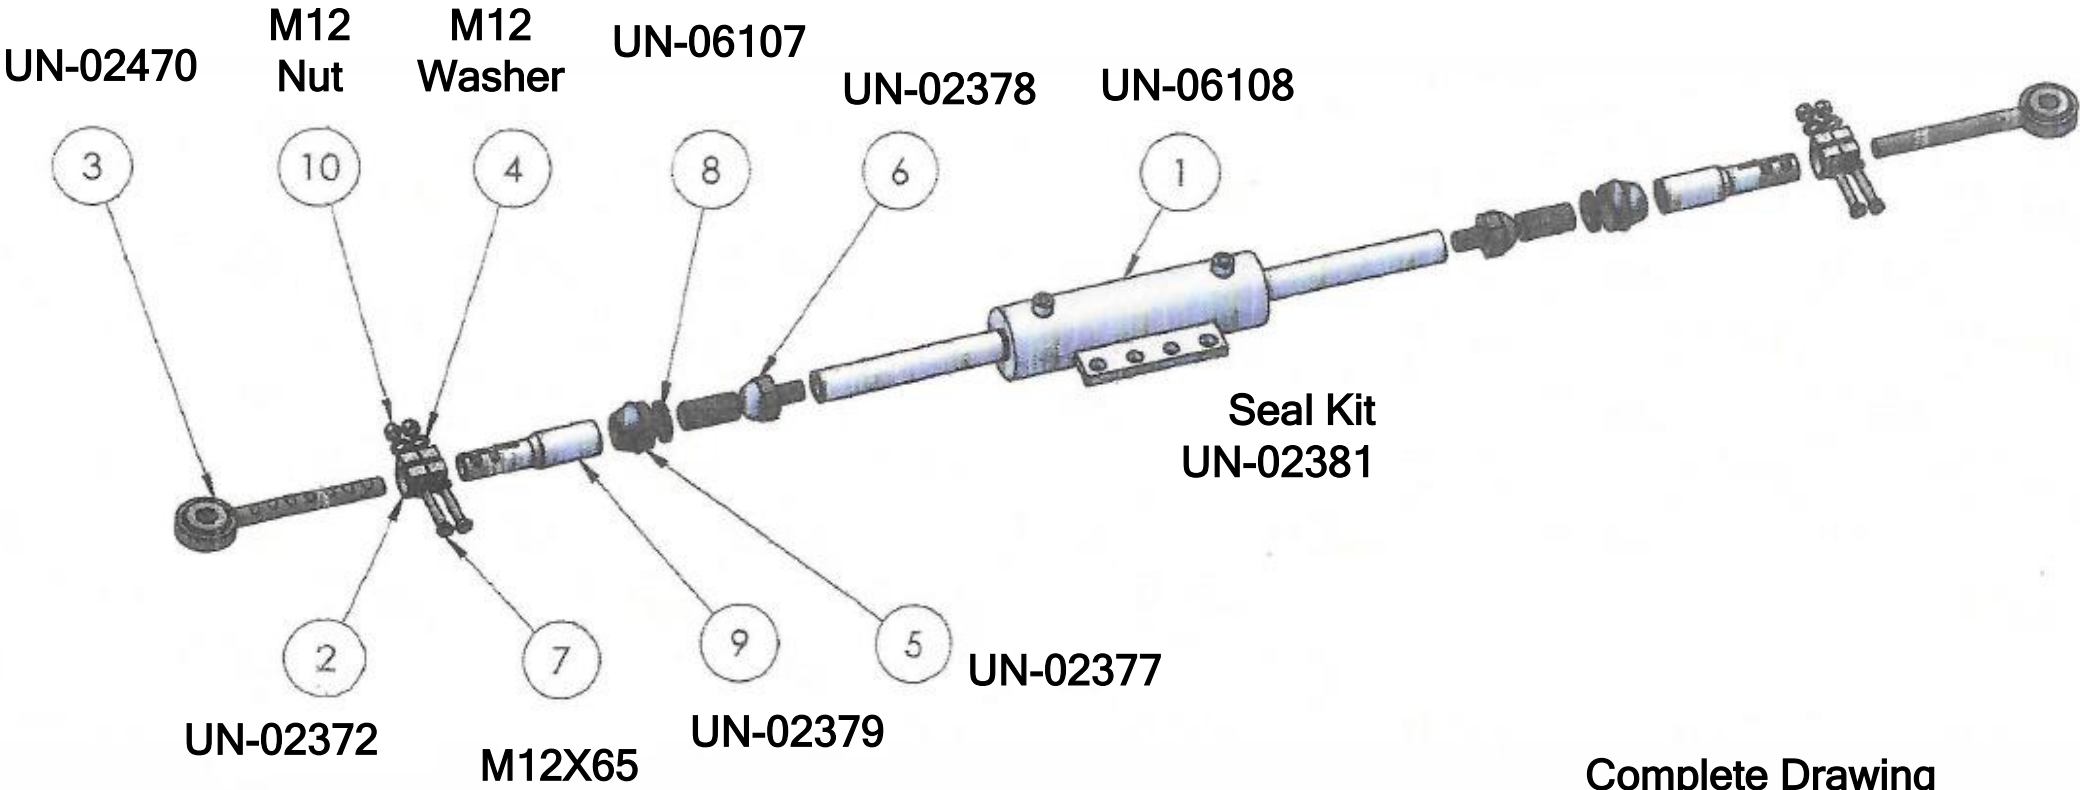

ITEM NO.	PART NUMBER	DESCRIPTION	QTY.
1	UN-00198	TAPER BEARING	1
2	UN-02337	TAPER BEARING	1
3	UN-02355	WASHER	1
4	UN-02356	CASTELLATED NUT	1
5	UN-02357	HUB CAP	1
6	UN-00705	WHEEL STUD	8
7	UN-00872	WHEEL NUT	8
8	UN-02361	SPLIT PIN	1
9	UN-02364	NILOS RING	1
10	UN-02383	AXLE PIVOT	1
11	UN-02385	BEARING	2
12	UN-02391	COVER WASHER	1
13	UN-06067 OR UN-02384	BRAKE HUB 8 STUD OR 6 STUD	1
14	UN-12866	WHEEL NUT WASHER	8

DRG No.	UNBRAKED HUB ASSY
DESC.	UNBRAKED HUB ASSEMBLY
SN	

Steering Ram

Complete Drawing
UN-02370