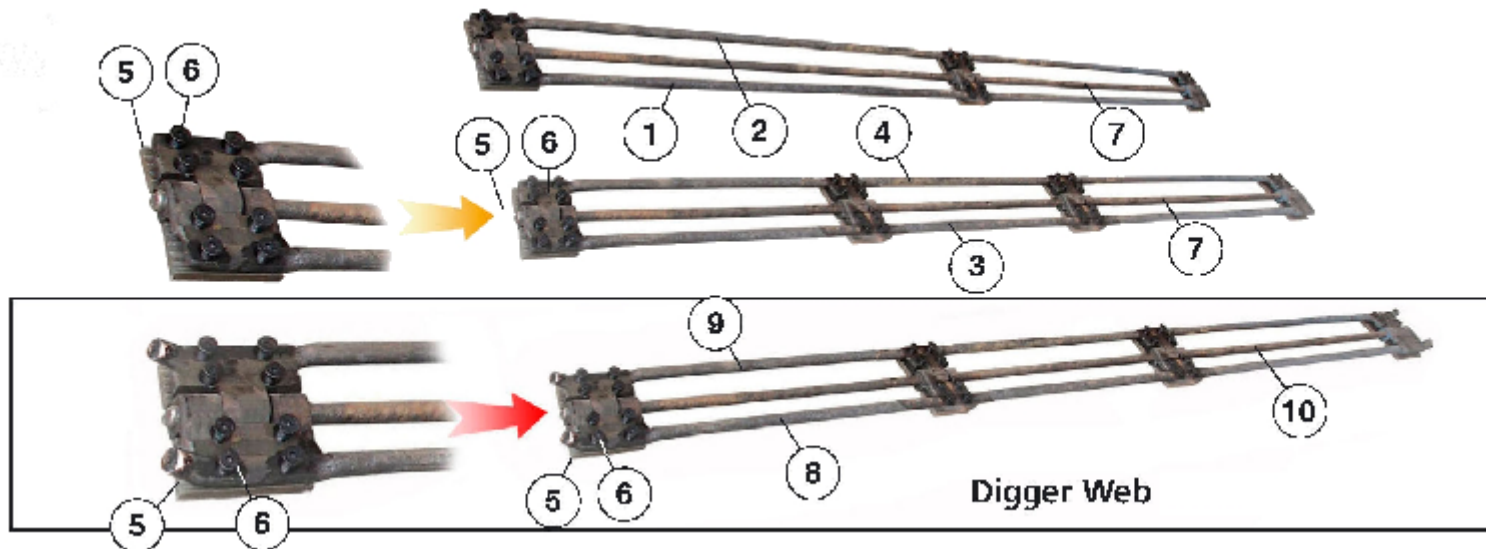

ITEM	DESCRIPTION	PART NUMBER
1	HEAVY DUTY FEMALE JOINING CLIP KIT - 3 BELT - (1540) 28MM	UN-03943
1	HEAVY DUTY FEMALE JOINING CLIP KIT - 3 BELT - (1540) 32MM	UN-03945
1	HEAVY DUTY FEMALE JOINING CLIP KIT - 3 BELT - (1540) 36MM	UN-03947
1	HEAVY DUTY FEMALE JOINING CLIP KIT - 3 BELT - (1540) 37MM	UN-03949
1	HEAVY DUTY FEMALE JOINING CLIP KIT - 3 BELT - (1540) 42MM	UN-03951
1	HEAVY DUTY FEMALE JOINING CLIP KIT - 3 BELT - (1540) 43MM	UN-03953
1	HEAVY DUTY FEMALE JOINING CLIP KIT - 3 BELT - (1540) 45MM	UN-03955
1	HEAVY DUTY FEMALE JOINING CLIP KIT - 3 BELT - (1540) 50MM	UN-03957
2	HEAVY DUTY MALE JOINING CLIP KIT - 3 BELT - (1540) 28MM	UN-03944
2	HEAVY DUTY MALE JOINING CLIP KIT - 3 BELT - (1540) 32MM	UN-03946
2	HEAVY DUTY MALE JOINING CLIP KIT - 3 BELT - (1540) 36MM	UN-03948
2	HEAVY DUTY MALE JOINING CLIP KIT - 3 BELT - (1540) 37MM	UN-03950
2	HEAVY DUTY MALE JOINING CLIP KIT - 3 BELT - (1540) 42MM	UN-03952
2	HEAVY DUTY MALE JOINING CLIP KIT - 3 BELT - (1540) 43MM	UN-03954
2	HEAVY DUTY MALE JOINING CLIP KIT - 3 BELT - (1540) 45MM	UN-03956
2	HEAVY DUTY MALE JOINING CLIP KIT - 3 BELT - (1540) 50MM	UN-03958

ITEM	DESCRIPTION	PART NUMBER
3	HEAVY DUTY FEMALE JOINING CLIP KIT - 4 BELT - (1540) 28MM	UN-03959
3	HEAVY DUTY FEMALE JOINING CLIP KIT - 4 BELT - (1540) 32MM	UN-03961
3	HEAVY DUTY FEMALE JOINING CLIP KIT - 4 BELT - (1540) 36MM	UN-03963
3	HEAVY DUTY FEMALE JOINING CLIP KIT - 4 BELT - (1540) 37MM	UN-03965
3	HEAVY DUTY FEMALE JOINING CLIP KIT - 4 BELT - (1540) 42MM	UN-03967
3	HEAVY DUTY FEMALE JOINING CLIP KIT - 4 BELT - (1540) 43MM	UN-03969
3	HEAVY DUTY FEMALE JOINING CLIP KIT - 4 BELT - (1540) 45MM	UN-03971
3	HEAVY DUTY FEMALE JOINING CLIP KIT - 4 BELT - (1540) 50MM	UN-03973
4	HEAVY DUTY MALE JOINING CLIP KIT - 4 BELT - (1540) 28MM	UN-03960
4	HEAVY DUTY MALE JOINING CLIP KIT - 4 BELT - (1540) 32MM	UN-03962
4	HEAVY DUTY MALE JOINING CLIP KIT - 4 BELT - (1540) 36MM	UN-03964
4	HEAVY DUTY MALE JOINING CLIP KIT - 4 BELT - (1540) 37MM	UN-03966
4	HEAVY DUTY MALE JOINING CLIP KIT - 4 BELT - (1540) 42MM	UN-03968
4	HEAVY DUTY MALE JOINING CLIP KIT - 4 BELT - (1540) 43MM	UN-03970
4	HEAVY DUTY MALE JOINING CLIP KIT - 4 BELT - (1540) 45MM	UN-03972
4	HEAVY DUTY MALE JOINING CLIP KIT - 4 BELT - (1540) 50MM	UN-03974

ScanStone
POTATO SYSTEMS

HIGH STRENGTH JOINTING SYSTEM

DRG No.	1535 WEB LIST
DESC.	WEB ACCESSORIES
SN	DS883-2022