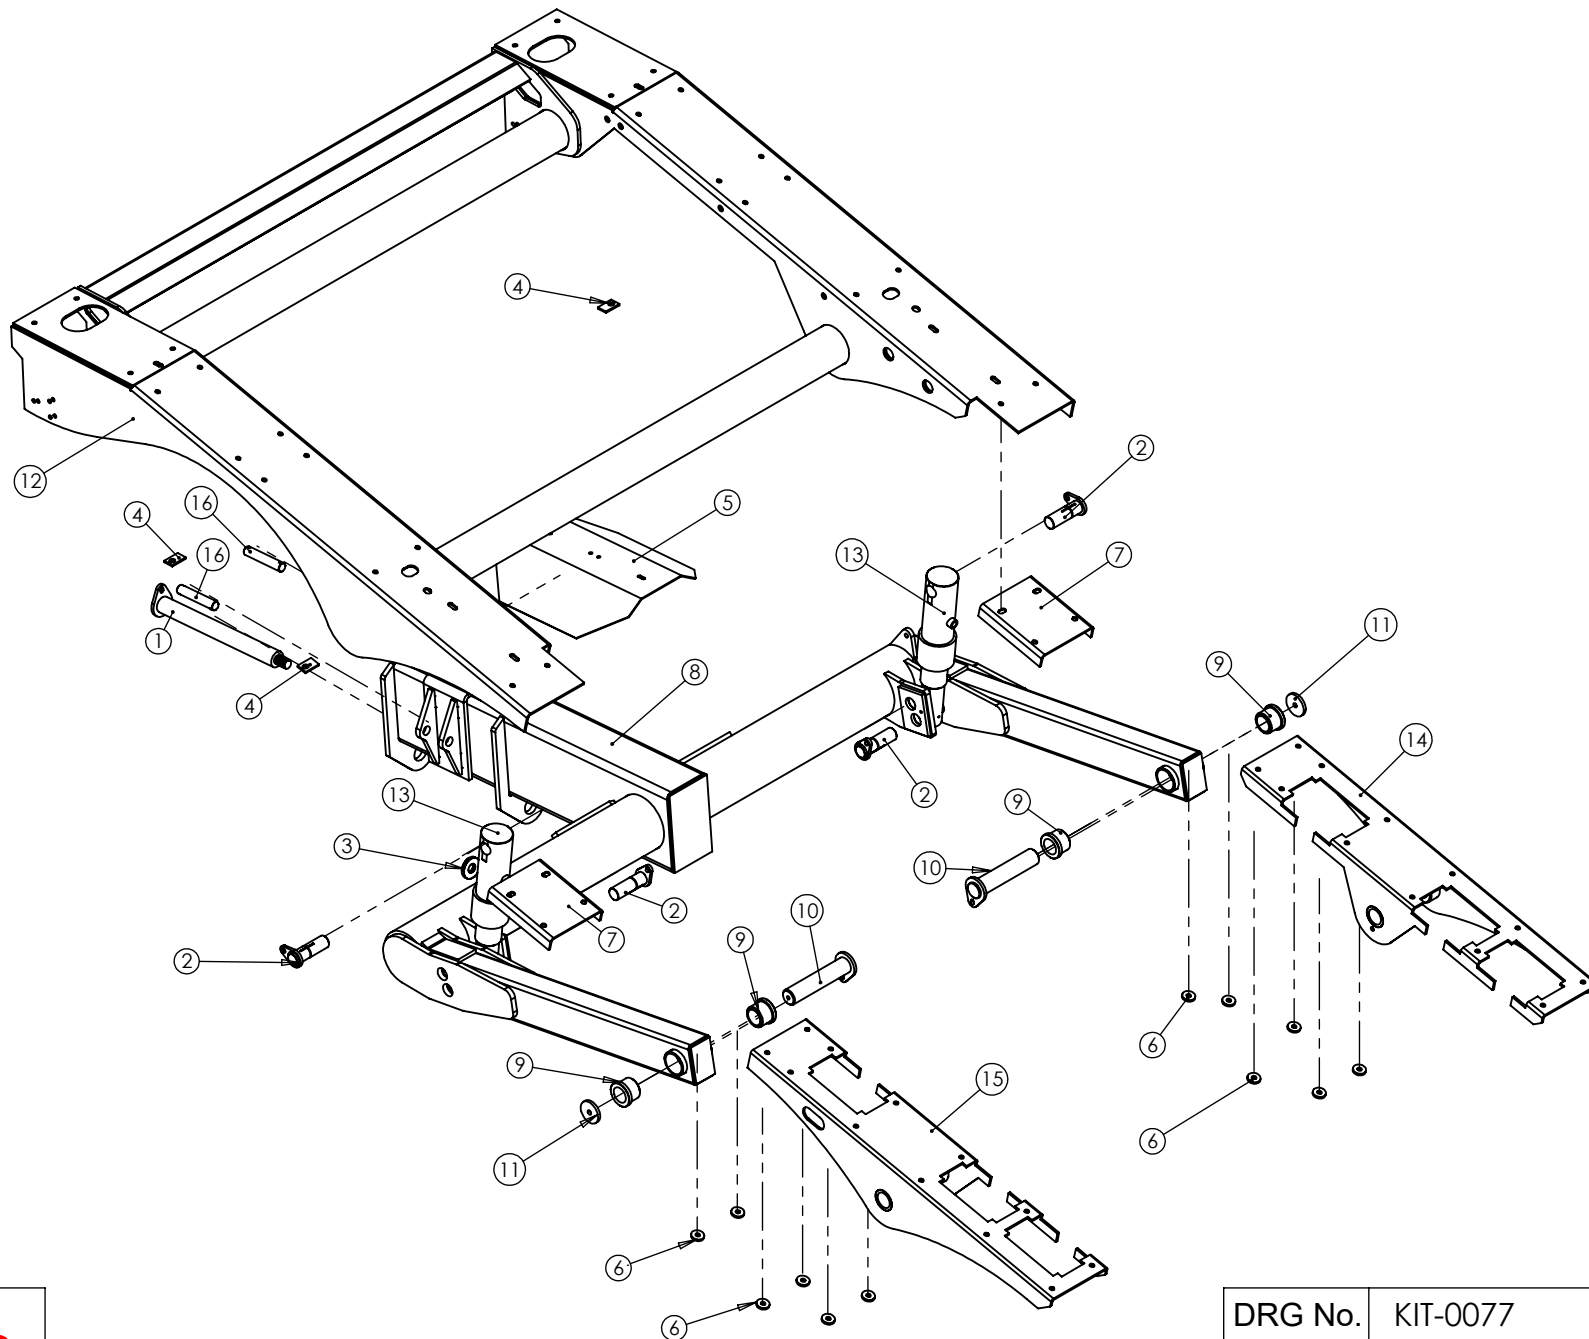

ScanStone
POTATO SYSTEMS

DRG No.	KIT-0077
DESC.	1540 LEVELLING AXLE
SN	DS883-2022