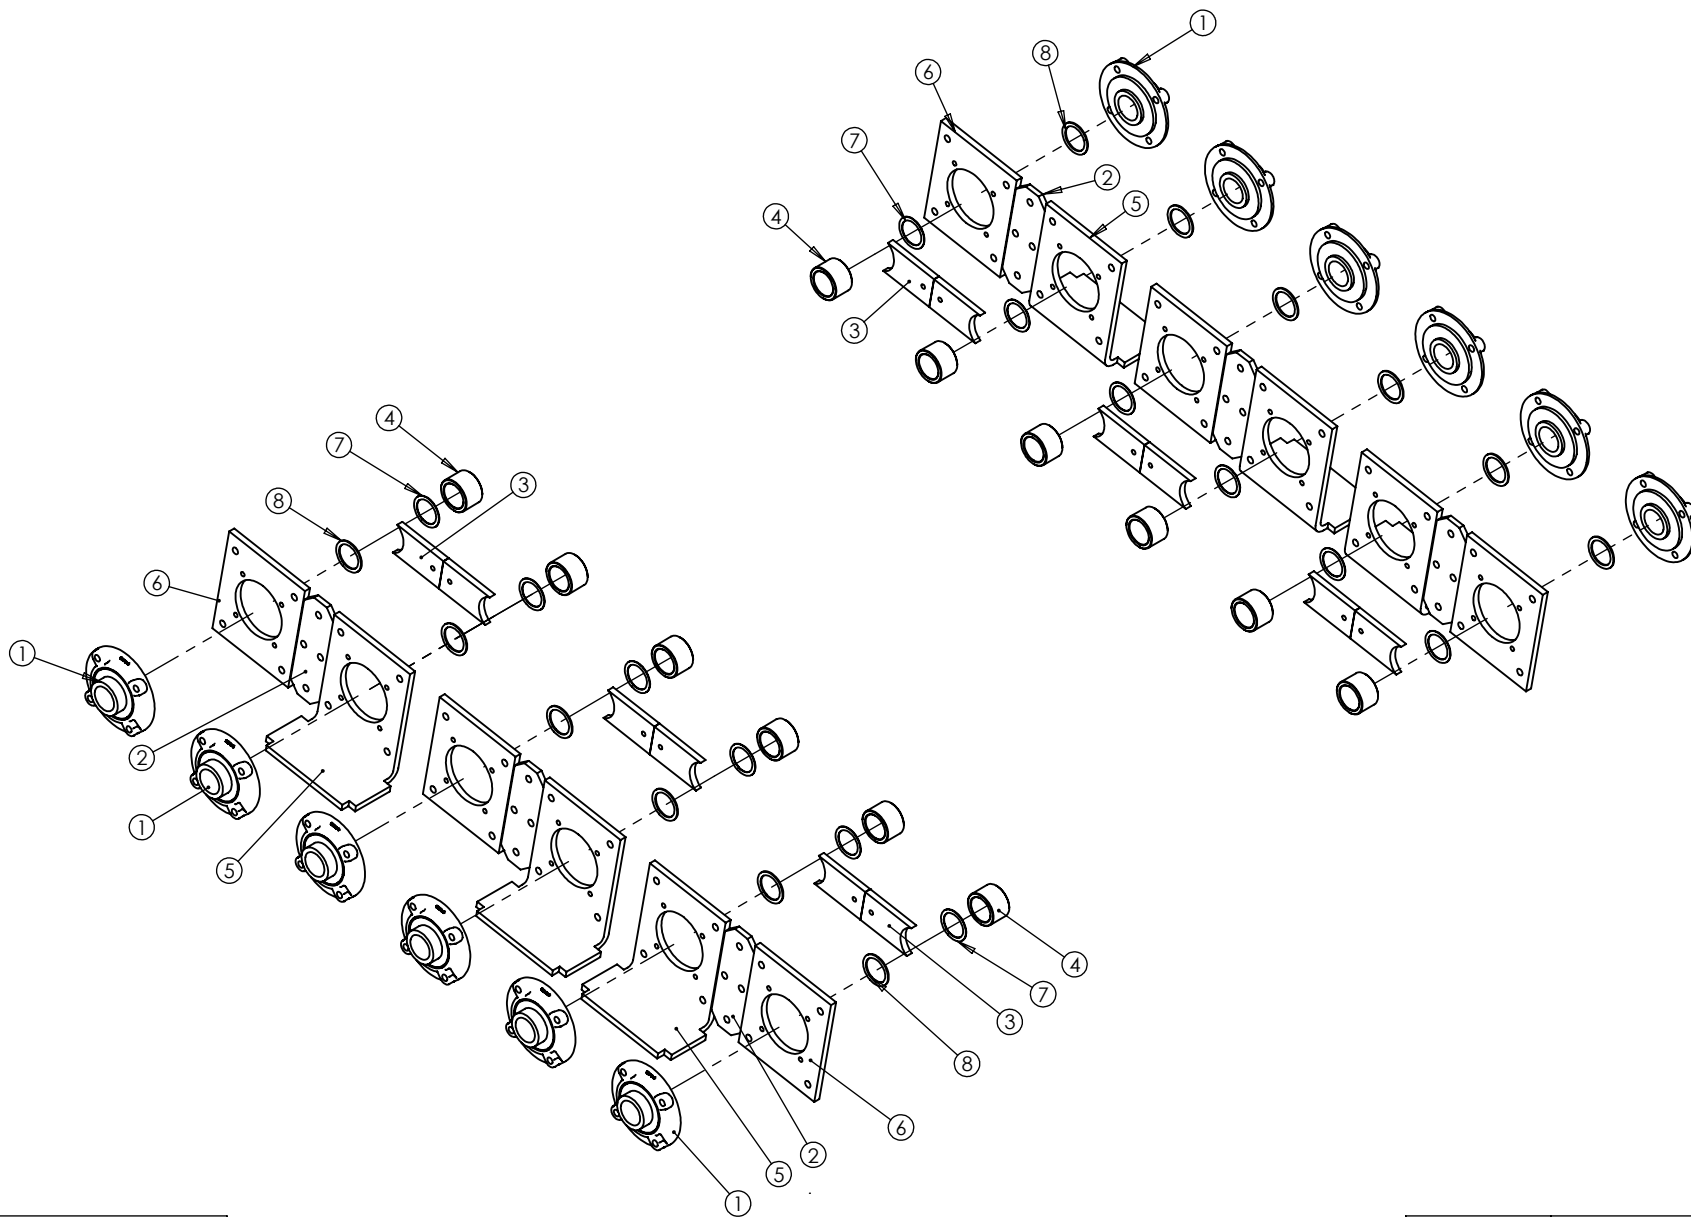

ScanStone
POTATO SYSTEMS

DRG No.	KIT-0261
DESC.	ECOSTAR STAR INTERNALS
SN	DS883-2022