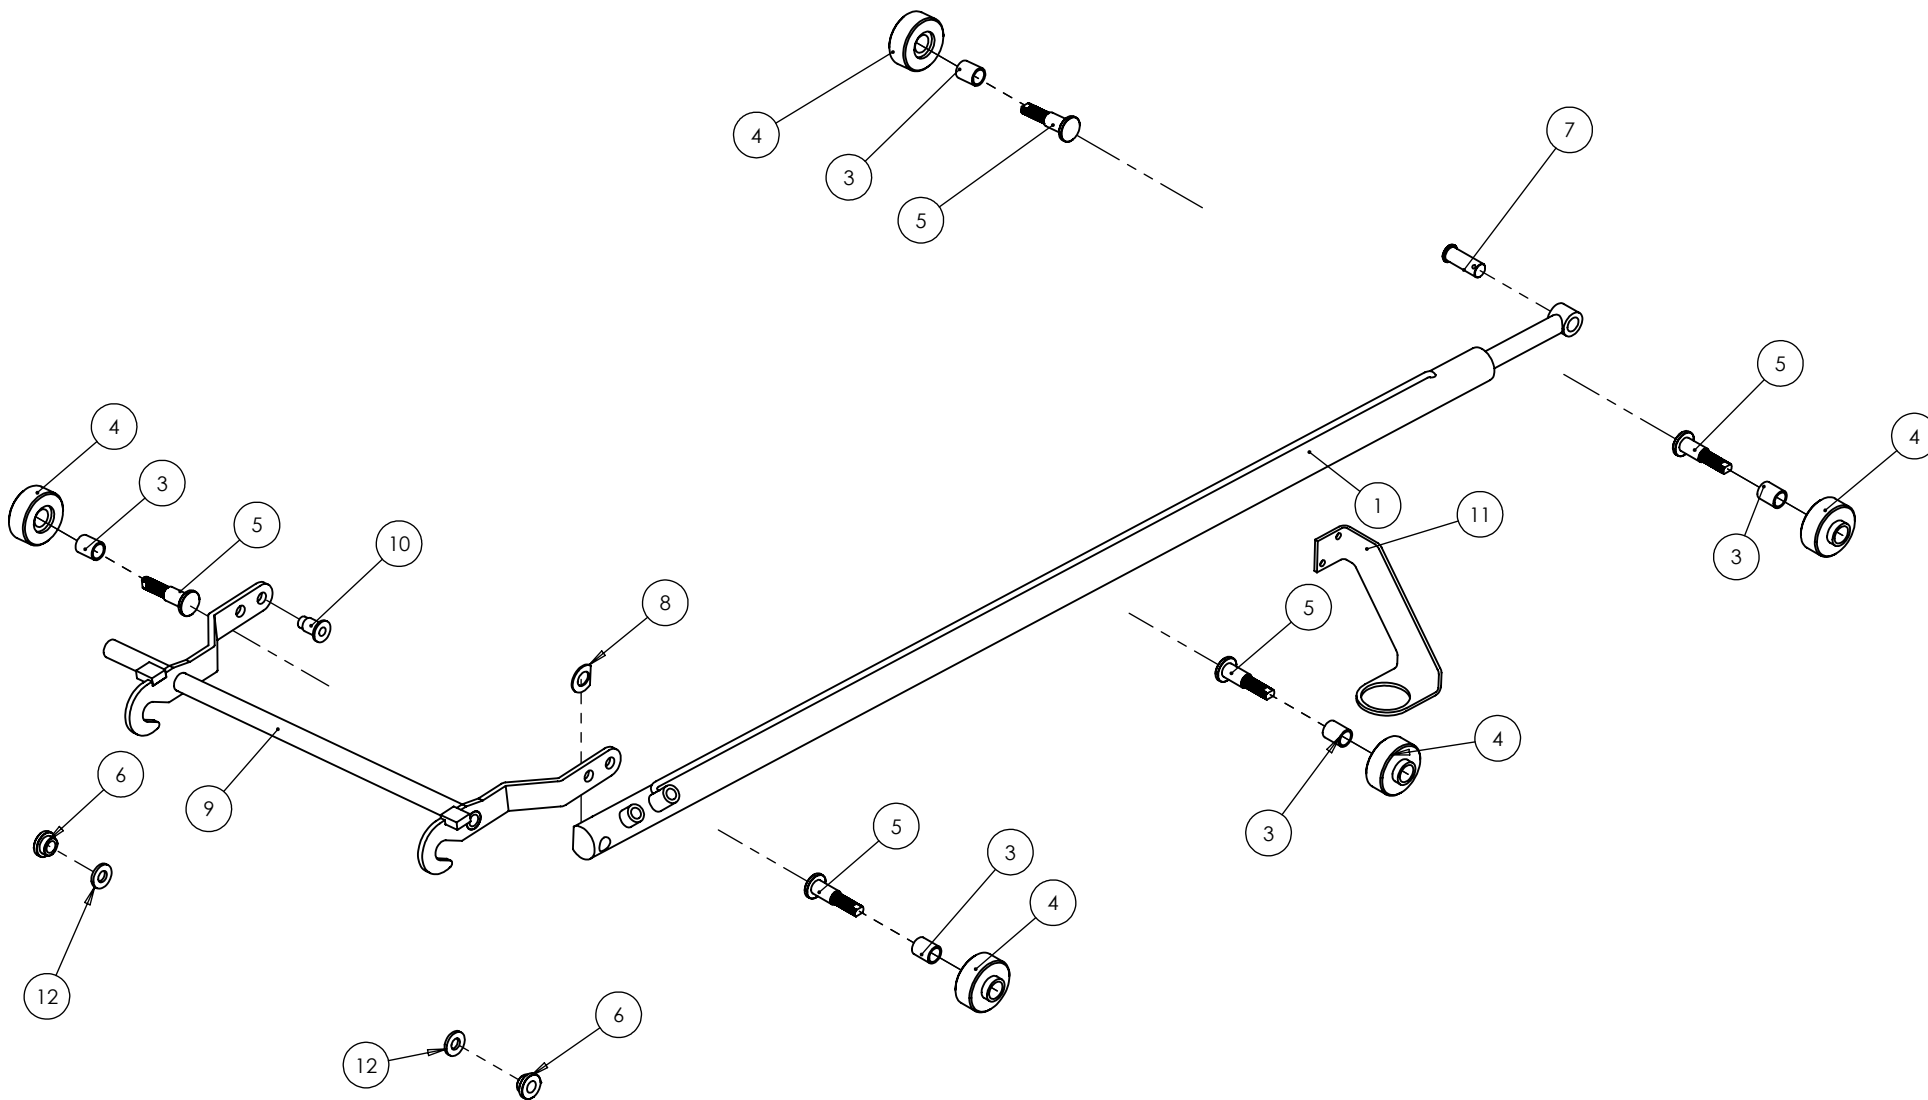

ScanStone
POTATO SYSTEMS

DRG No.	KIT-0122
DESC.	CROSS CONVEYOR PARTS
SN	DS883-2022