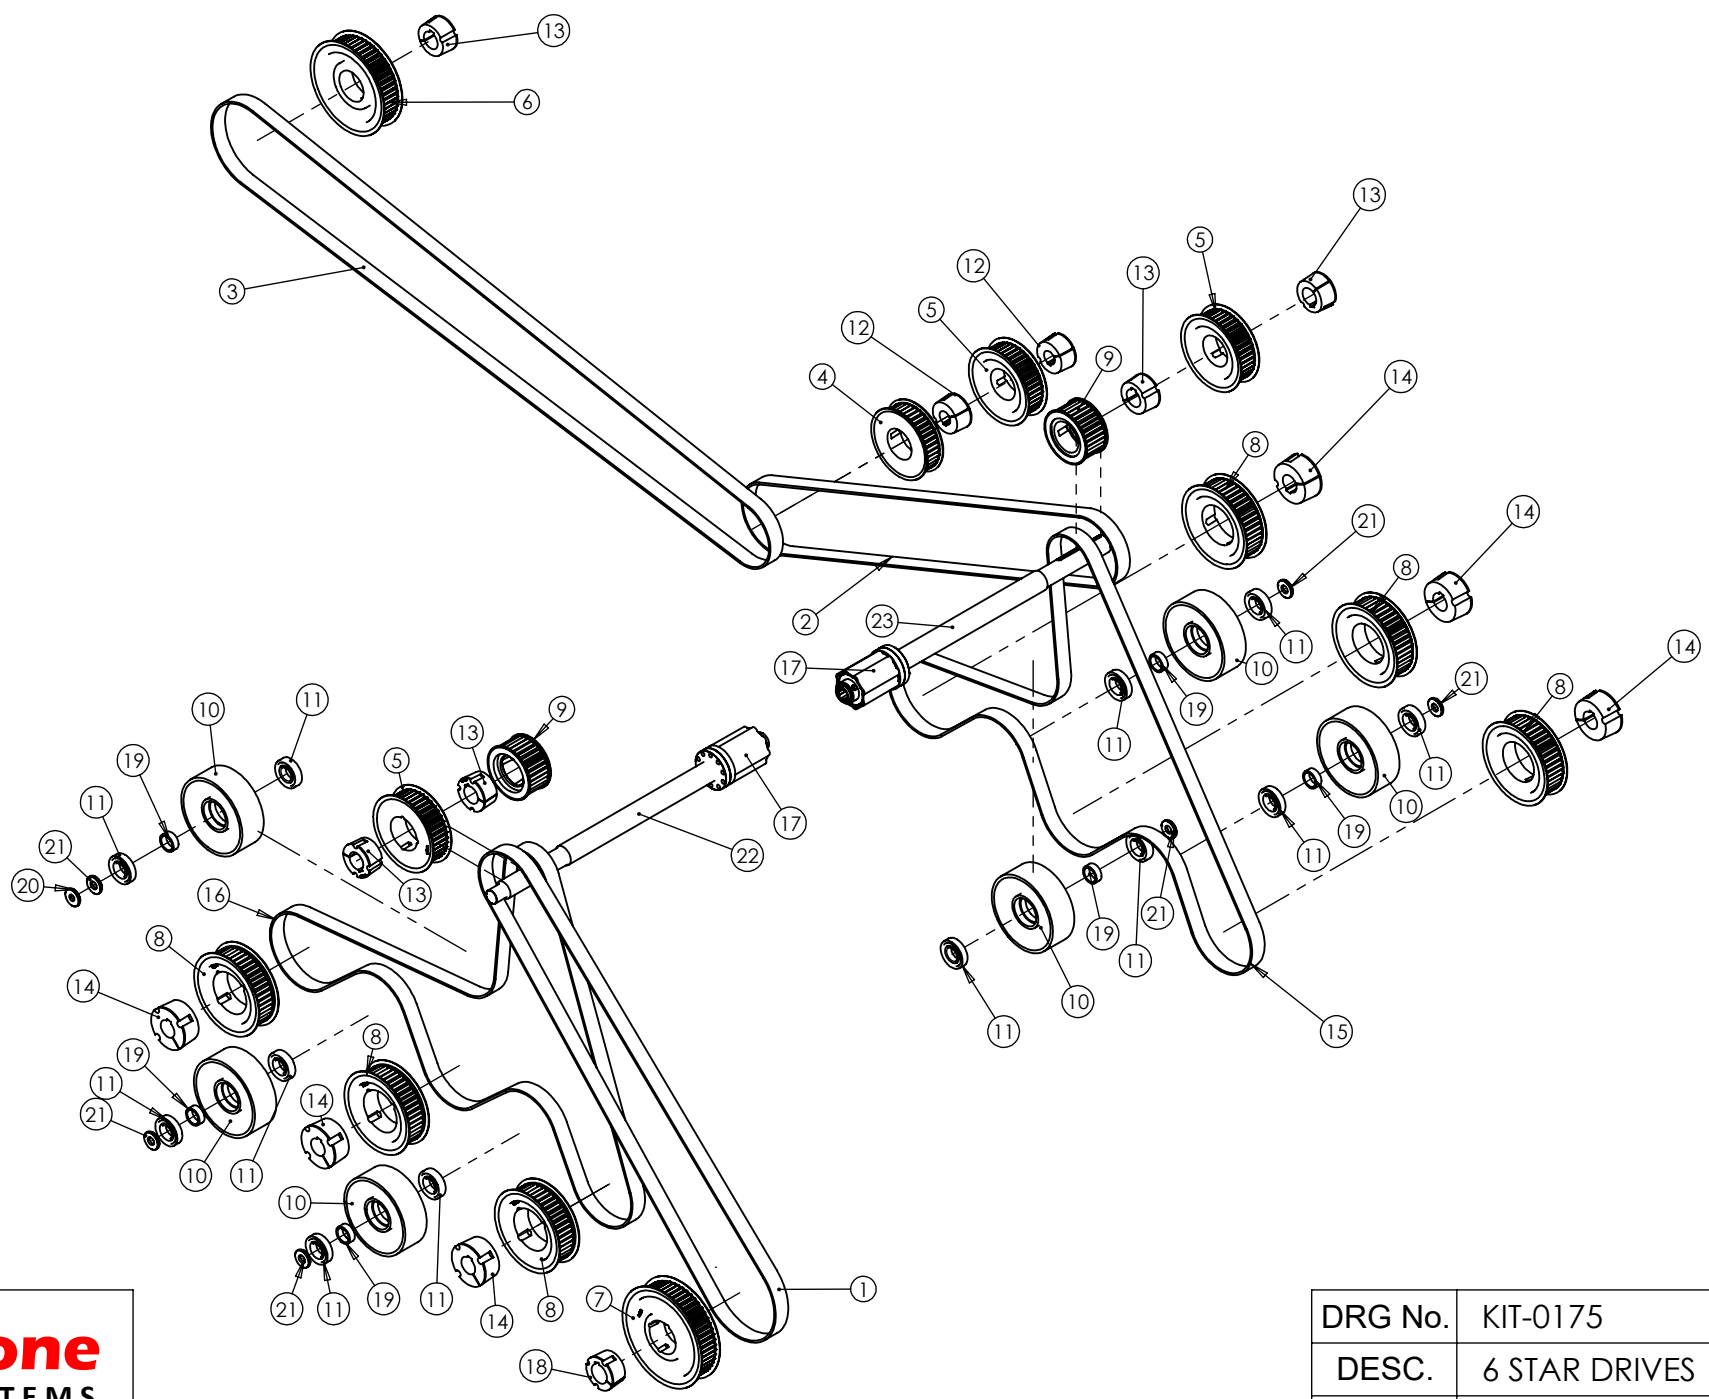

ScanStone
POTATO SYSTEMS

DRG No.	KIT-0175
DESC.	6 STAR DRIVES
SN	DS883-2022