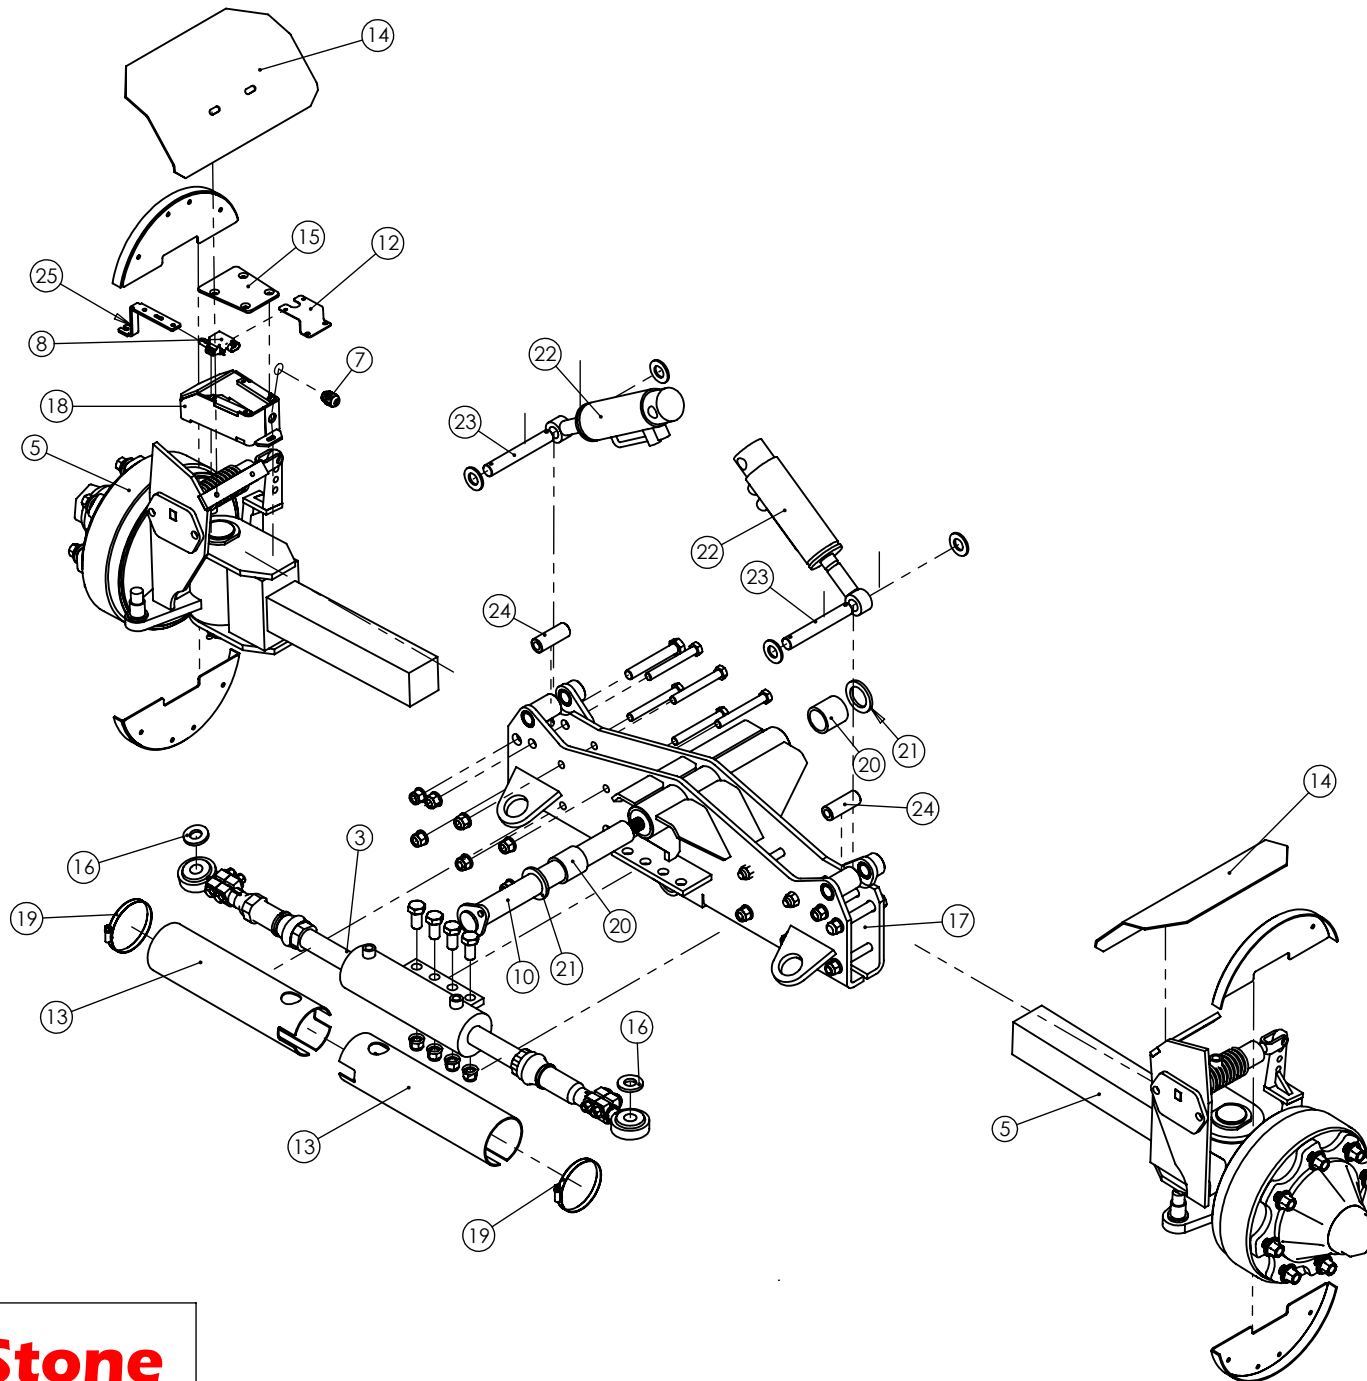

ScanStone
POTATO SYSTEMS

DRG No.	KIT-0071
DESC.	BRAKED AXLE NARROW
SN	DS883-2022