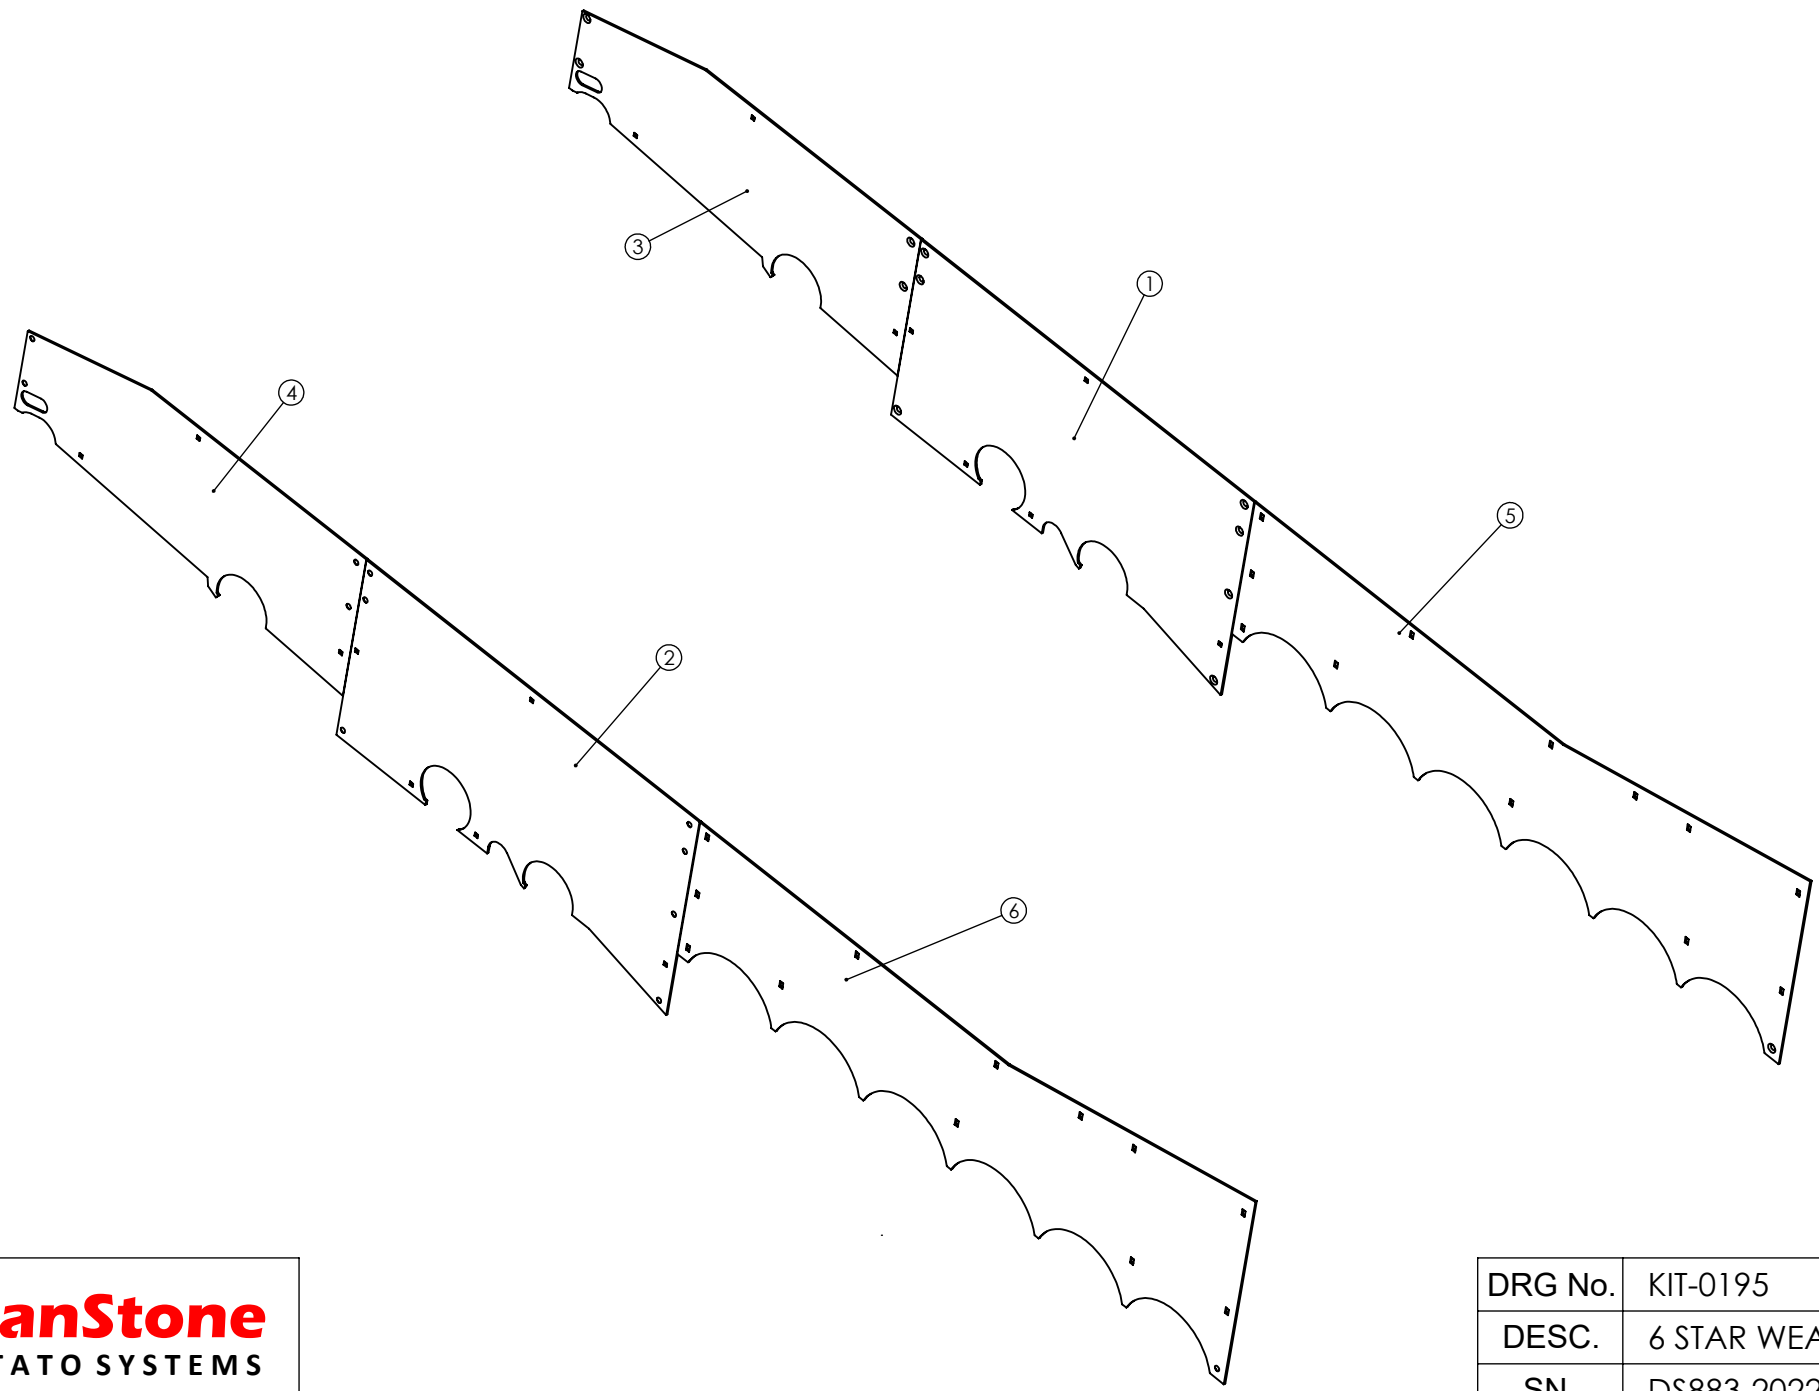

ScanStone
POTATO SYSTEMS

DRG No.	KIT-0195
DESC.	6 STAR WEAR PLATE KIT
SN	DS883-2022