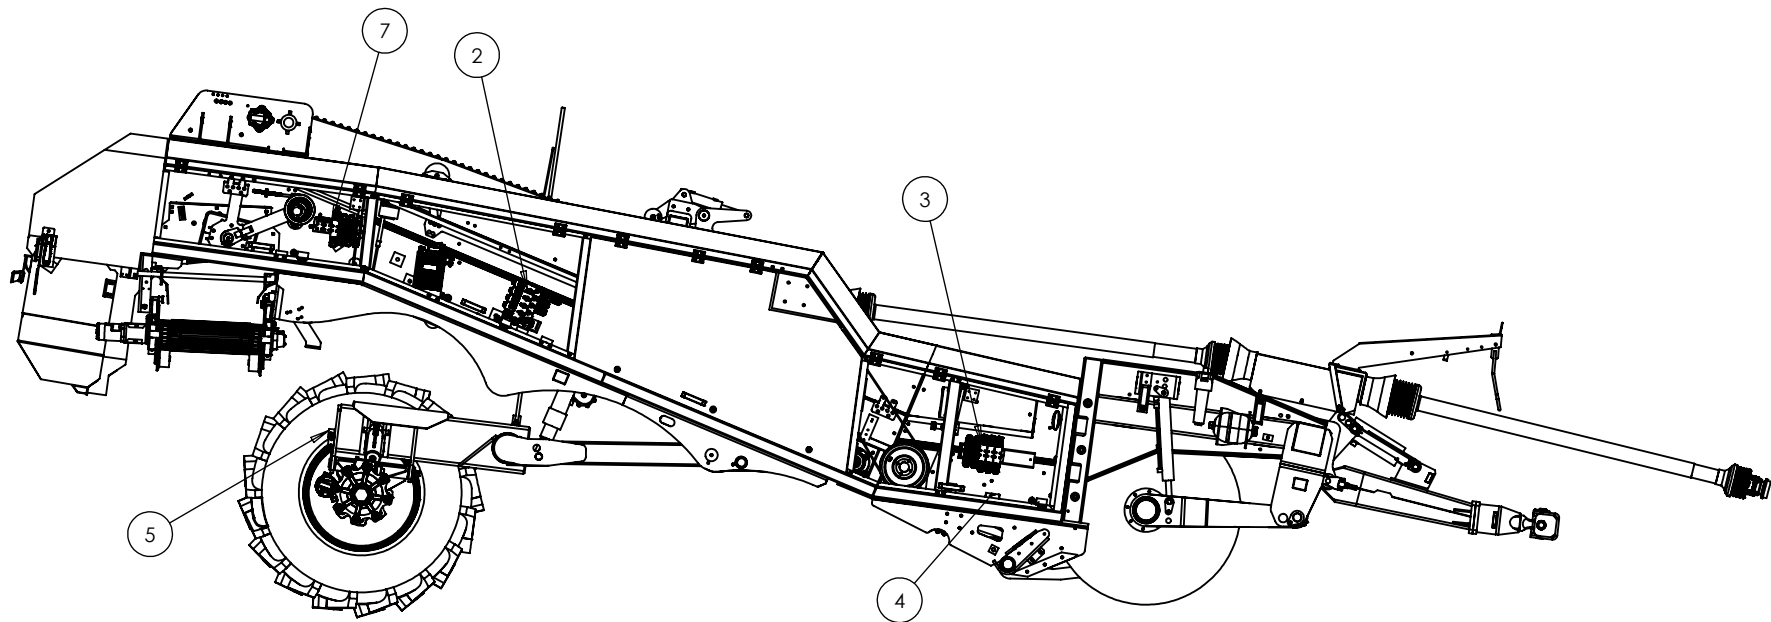

ScanStone
POTATO SYSTEMS

DRG No.	KIT-0281 STAR
DESC.	STANDARD HYDRAULICS
SN	DS883-2022