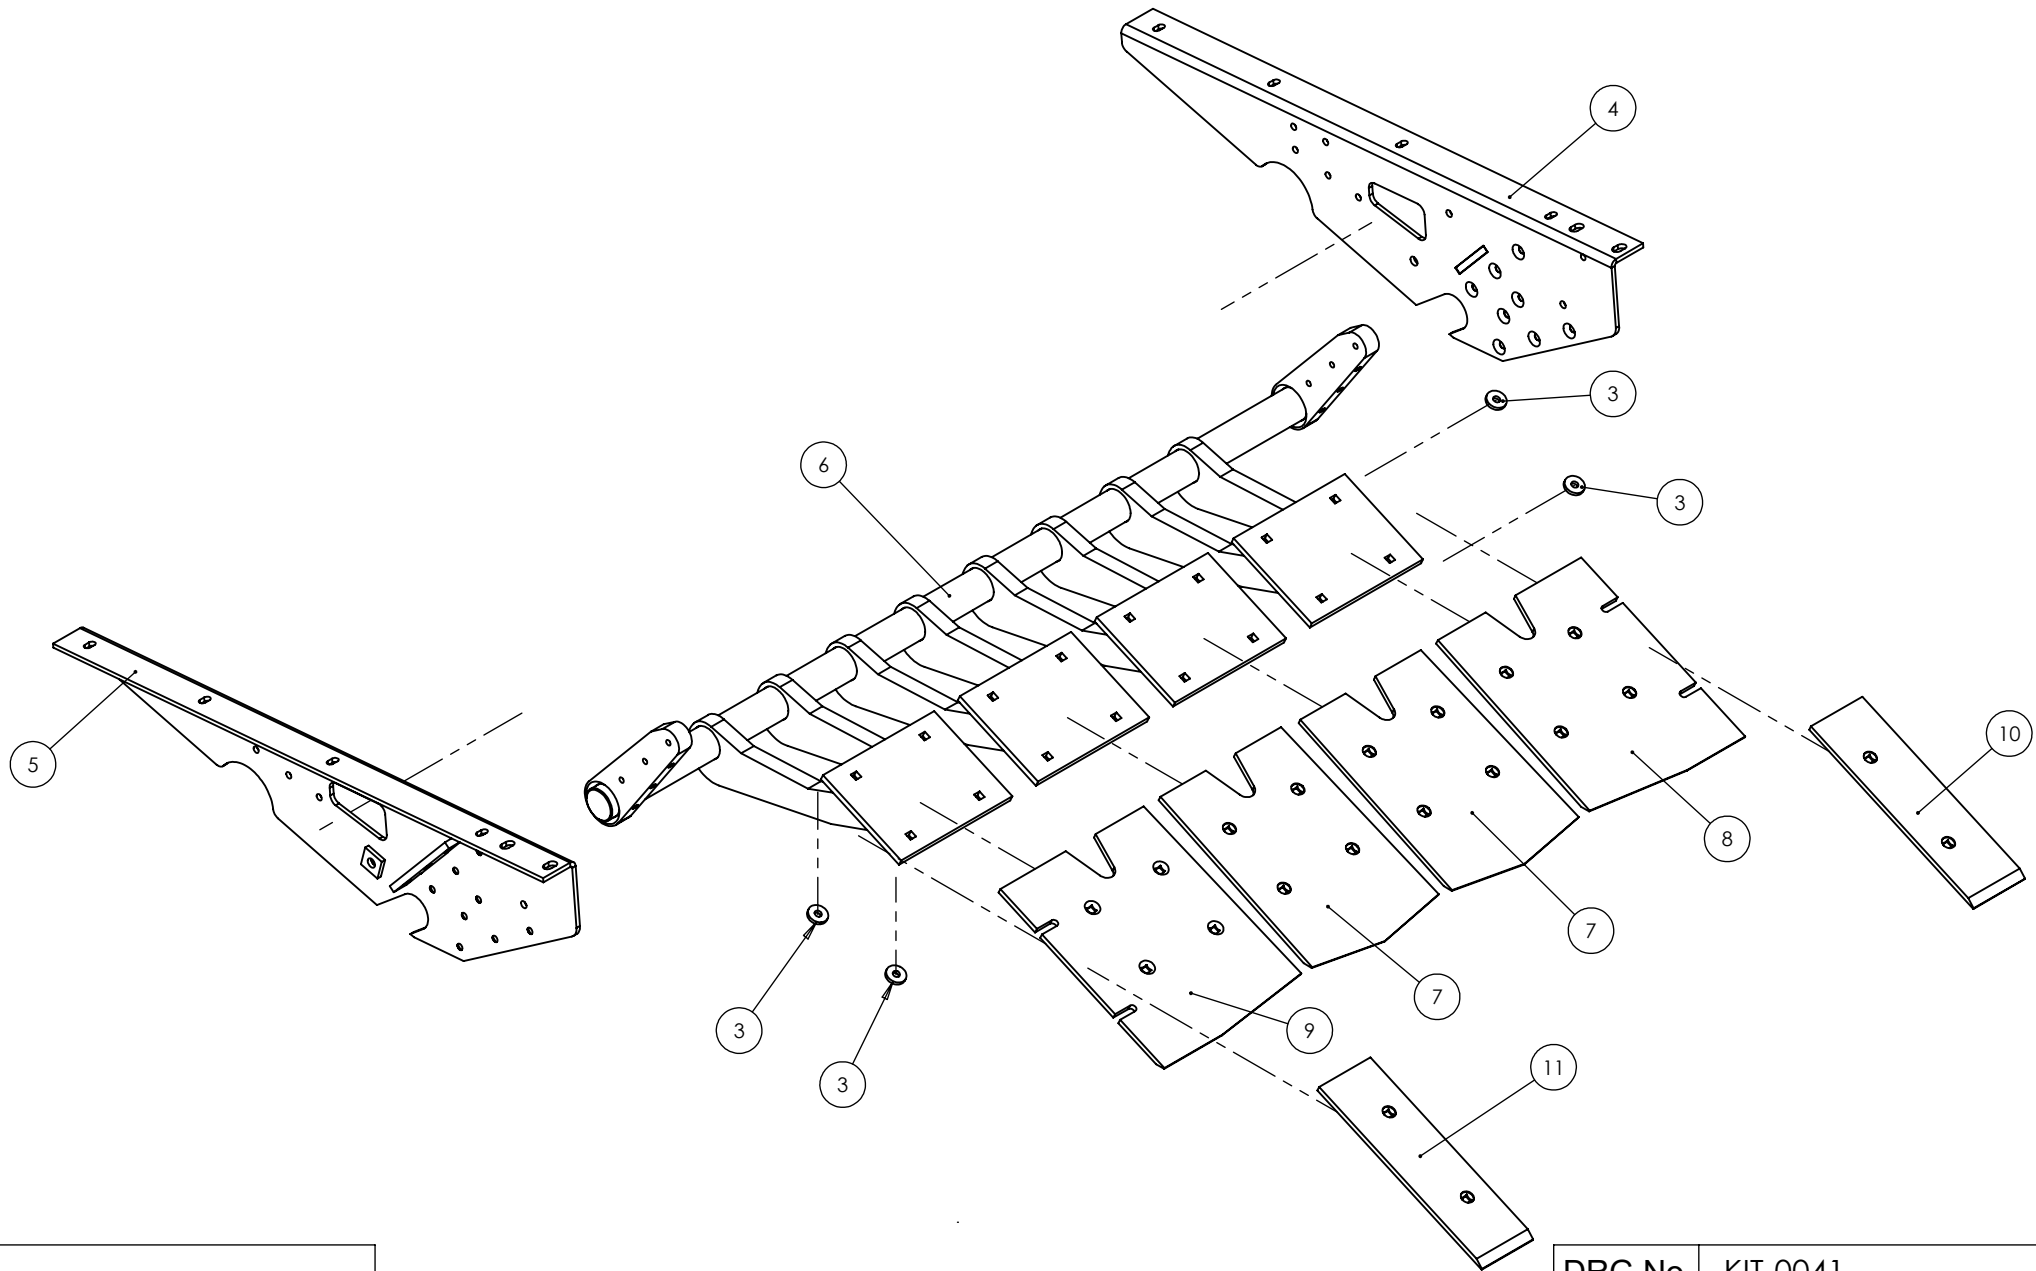

ScanStone
POTATO SYSTEMS

DRG No.	KIT-0041
DESC.	1540 MULTI SHARE
SN	DS883-2022